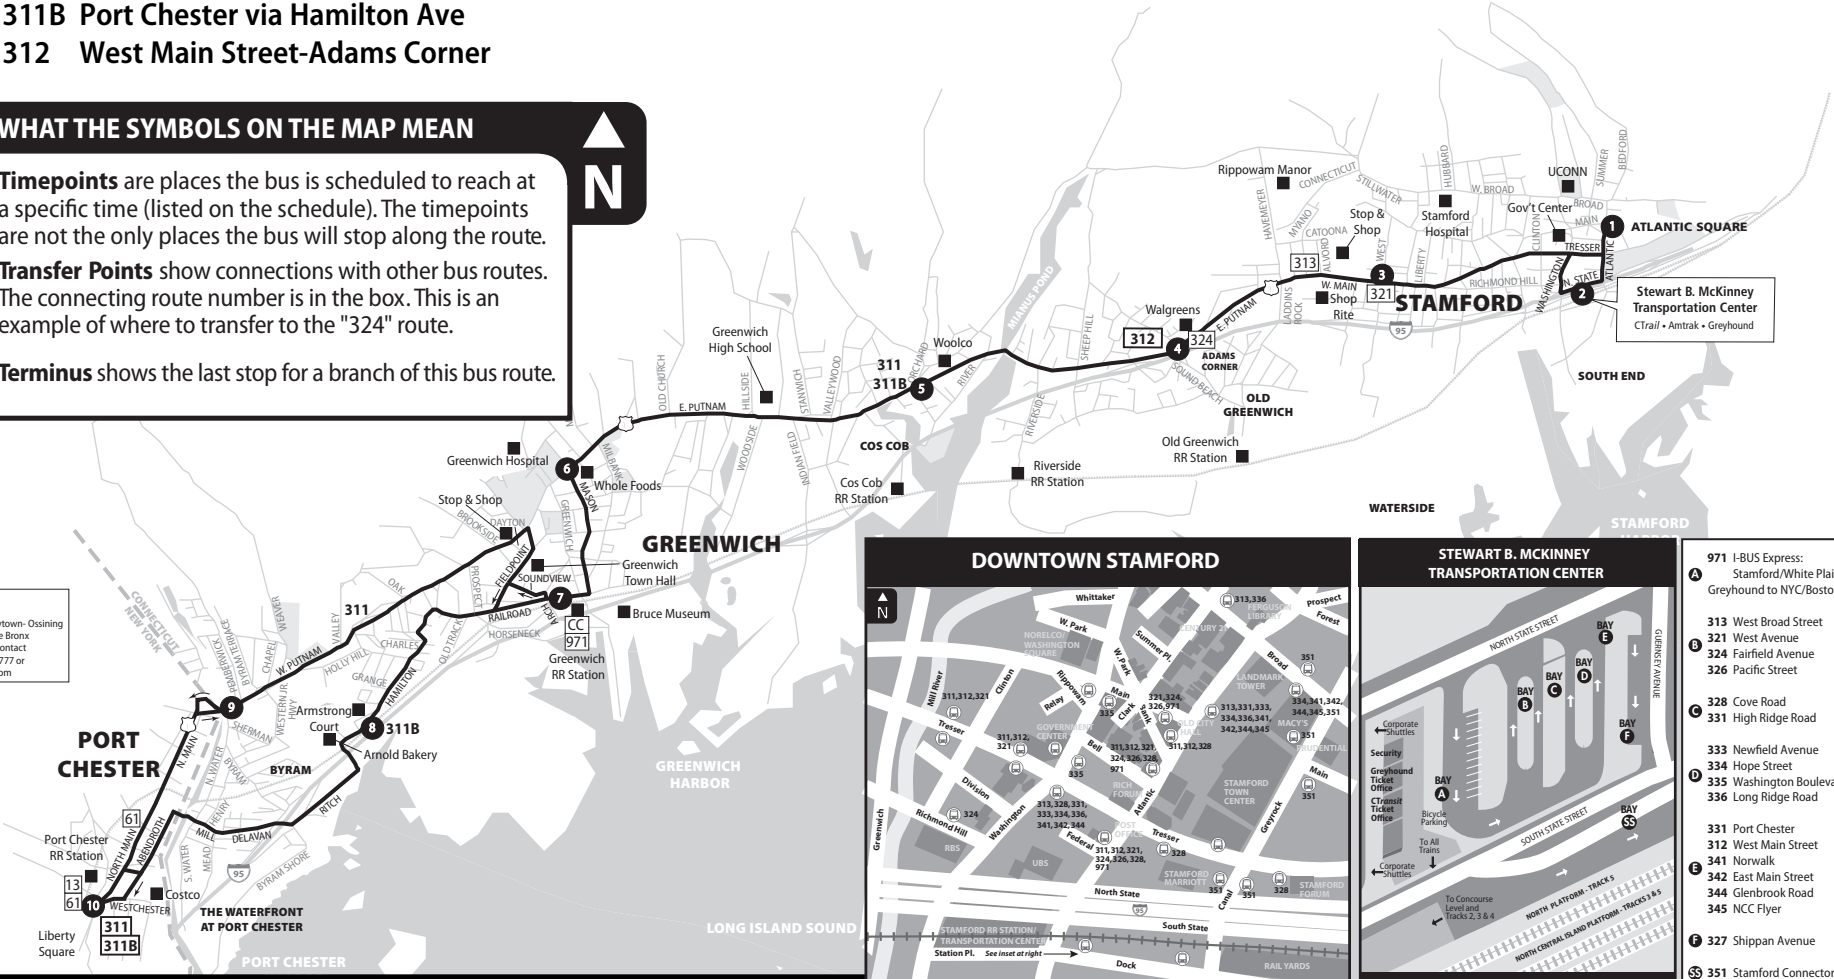

311 PORT CHESTER

- 311 Port Chester via West Putnam Ave
- 311B Port Chester via Hamilton Ave
- 312 West Main Street-Adams Corner

WHAT THE SYMBOLS ON THE MAP MEAN

- **1** **Timepoints** are places the bus is scheduled to reach at a specific time (listed on the schedule). The timepoints are not the only places the bus will stop along the route.
- **324** **Transfer Points** show connections with other bus routes. The connecting route number is in the box. This is an example of where to transfer to the "324" route.
- **311** **Terminus** shows the last stop for a branch of this bus route.

- 971 I-BUS Express:
  Stamford/White Plains
  Greyhound to NYC/Boston
- 313 West Broad Street
- 321 West Avenue
- 324 Fairfic Avenue
- 326 Pacific Street
- 328 Cove Road
- 331 High Ridge Road
- 333 Newfield Avenue
- 334 Hope Street
- 335 Washington Boulevard
- 336 Long Ridge Road
- 331 Port Chester
- 312 West Main Street
- 341 Norwalk
- 342 East Main Street
- 344 Glenbrook Road
- 345 NCC Flyer
- 327 Shippan Avenue
- 351 Stamford Connector:
  Downtown Loop

RAILROAD CONNECTIONS

- **Stamford Transportation Center**
  CTrail New Haven Line (Metro-North)
  CTrail Shore Line East
  Amtrak
- **Old Greenwich Railroad Station**
  CTrail New Haven Line (Metro-North)
- **Port Chester Railroad Station**
  CTrail New Haven Line (Metro-North)

For train schedule & fare information:

CTrail New Haven Line
877-690-5114 • www.mta.info/mnr

CTrail Shore Line East
877-CT-RIDES •
www.shorelineeast.com

Amtrak
800-USA-RAIL • www.mta.info/mnr