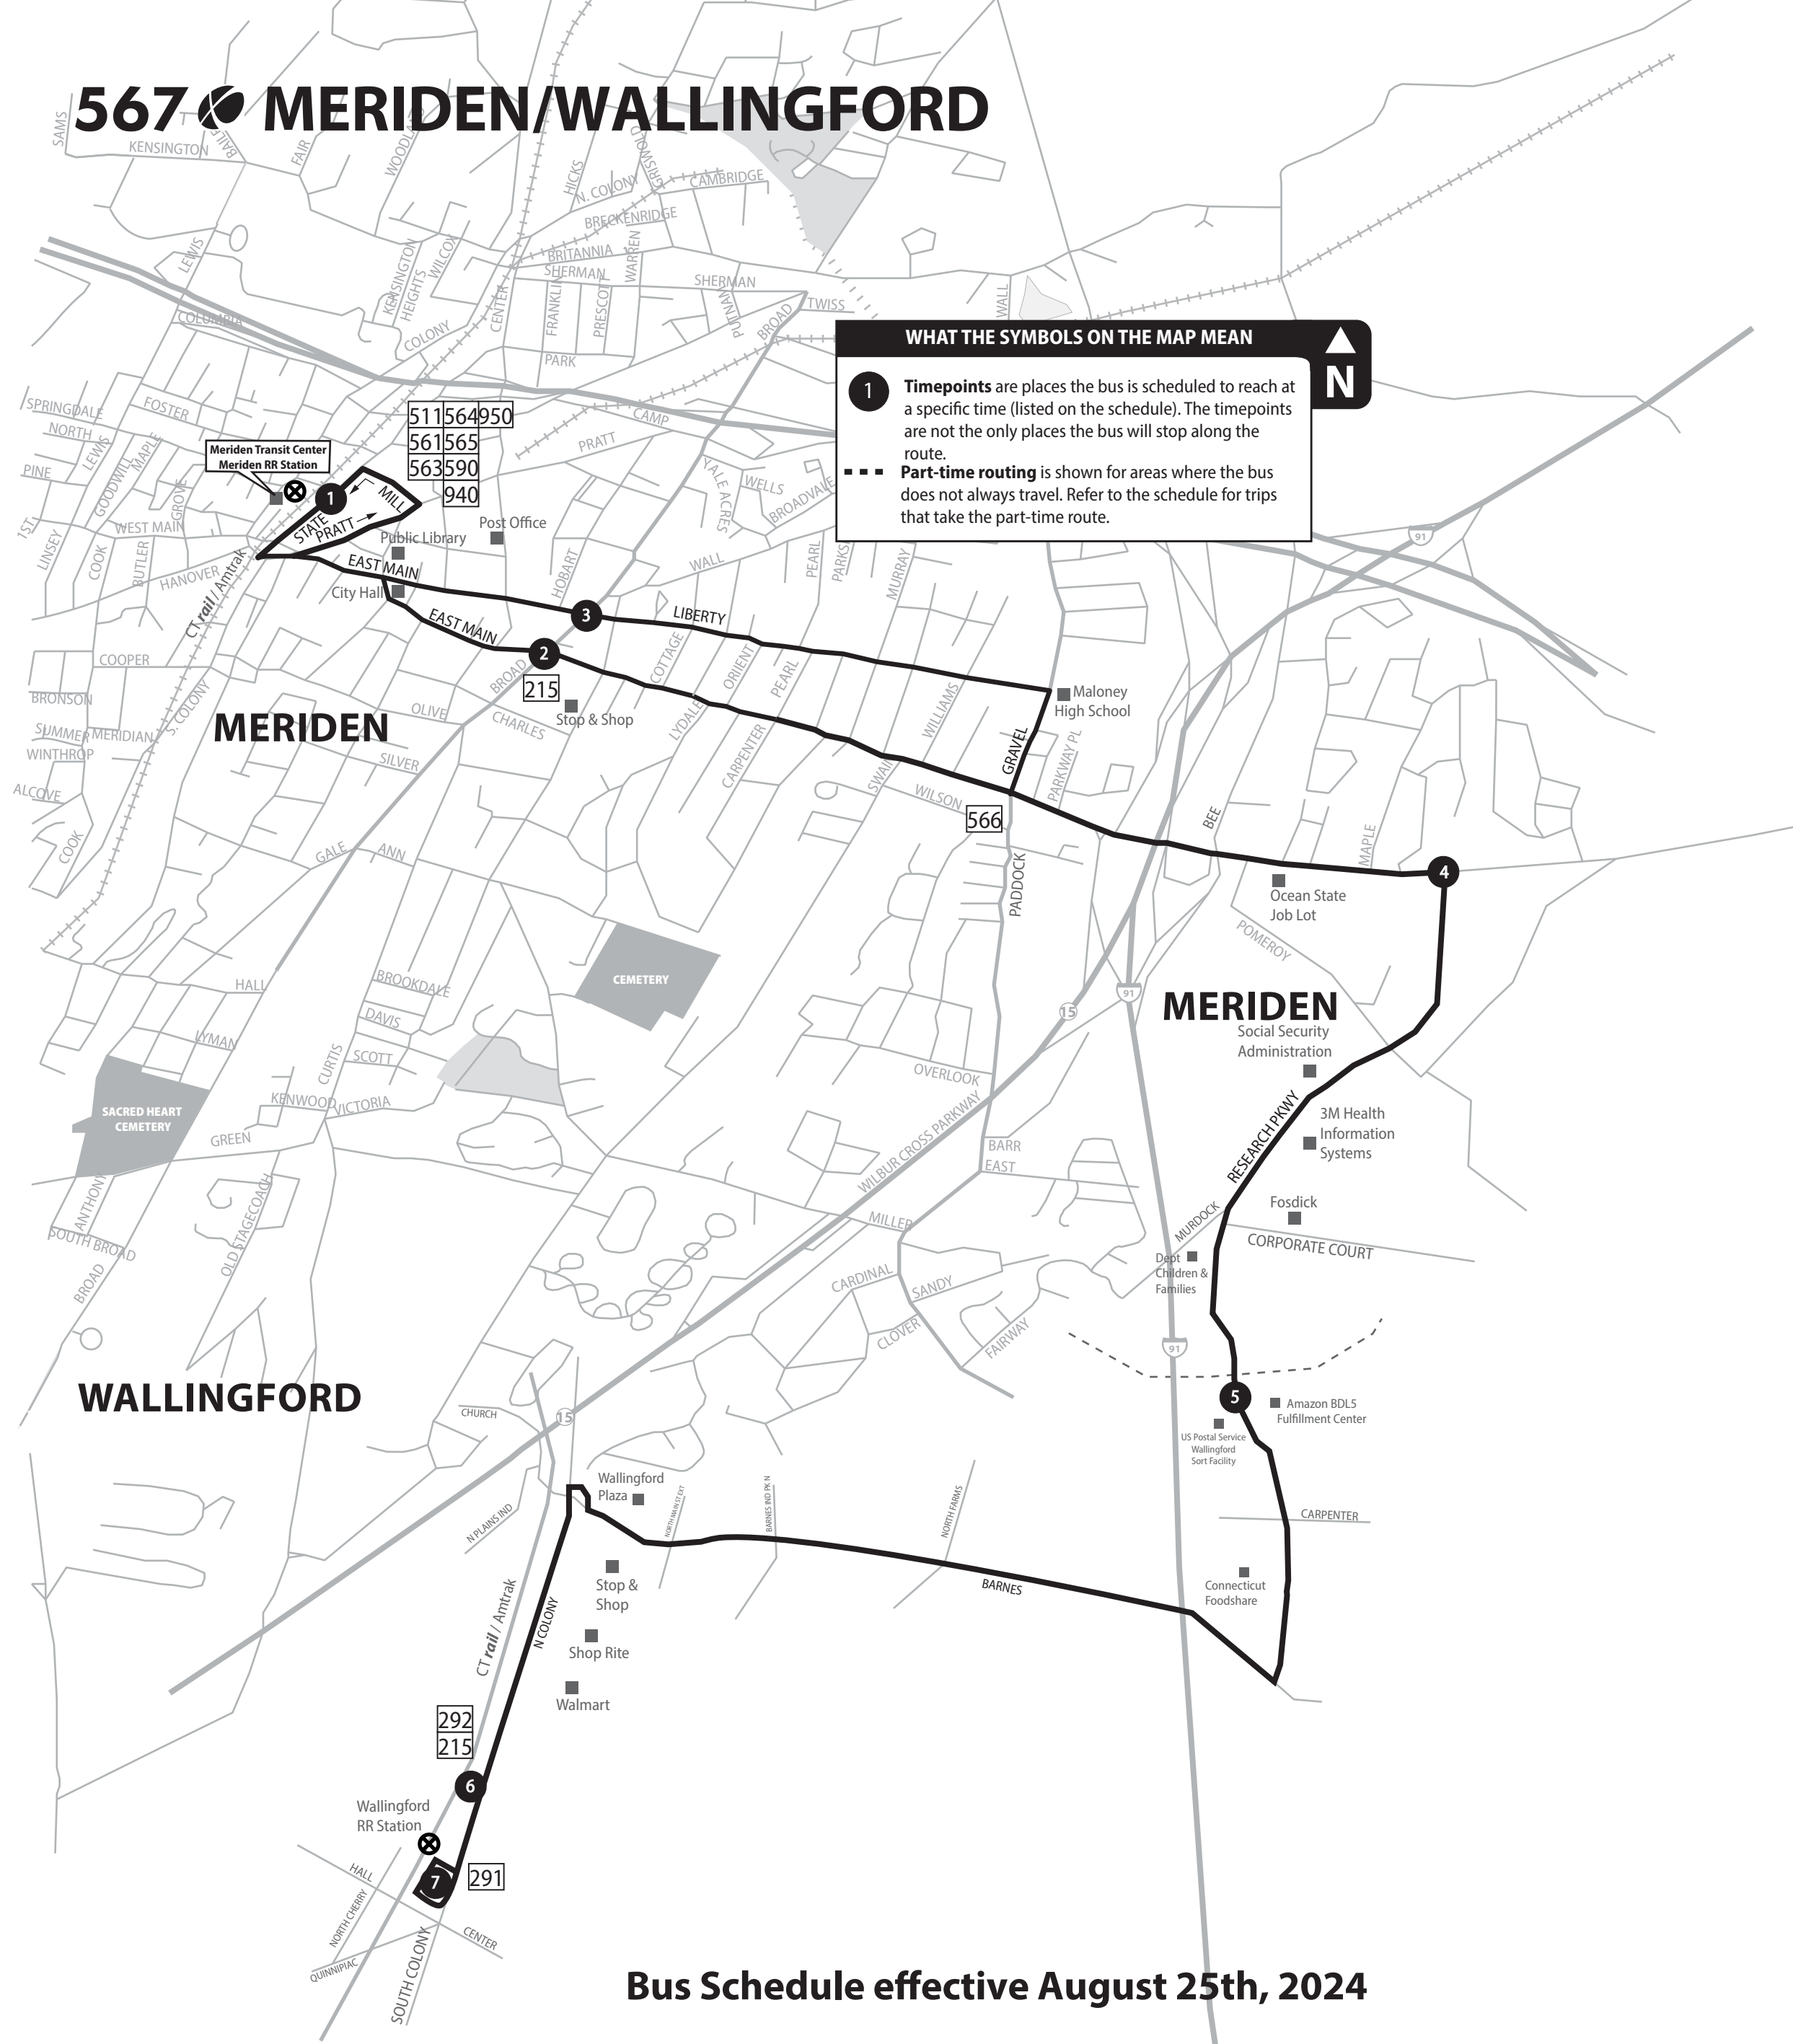

567 MERIDEN/WALLINGFORD

WHAT THE SYMBOLS ON THE MAP MEAN

1 Timepoints are places the bus is scheduled to reach at a specific time (listed on the schedule). The timepoints are not the only places the bus will stop along the route.

--- Part-time routing is shown for areas where the bus does not always travel. Refer to the schedule for trips that take the part-time route.