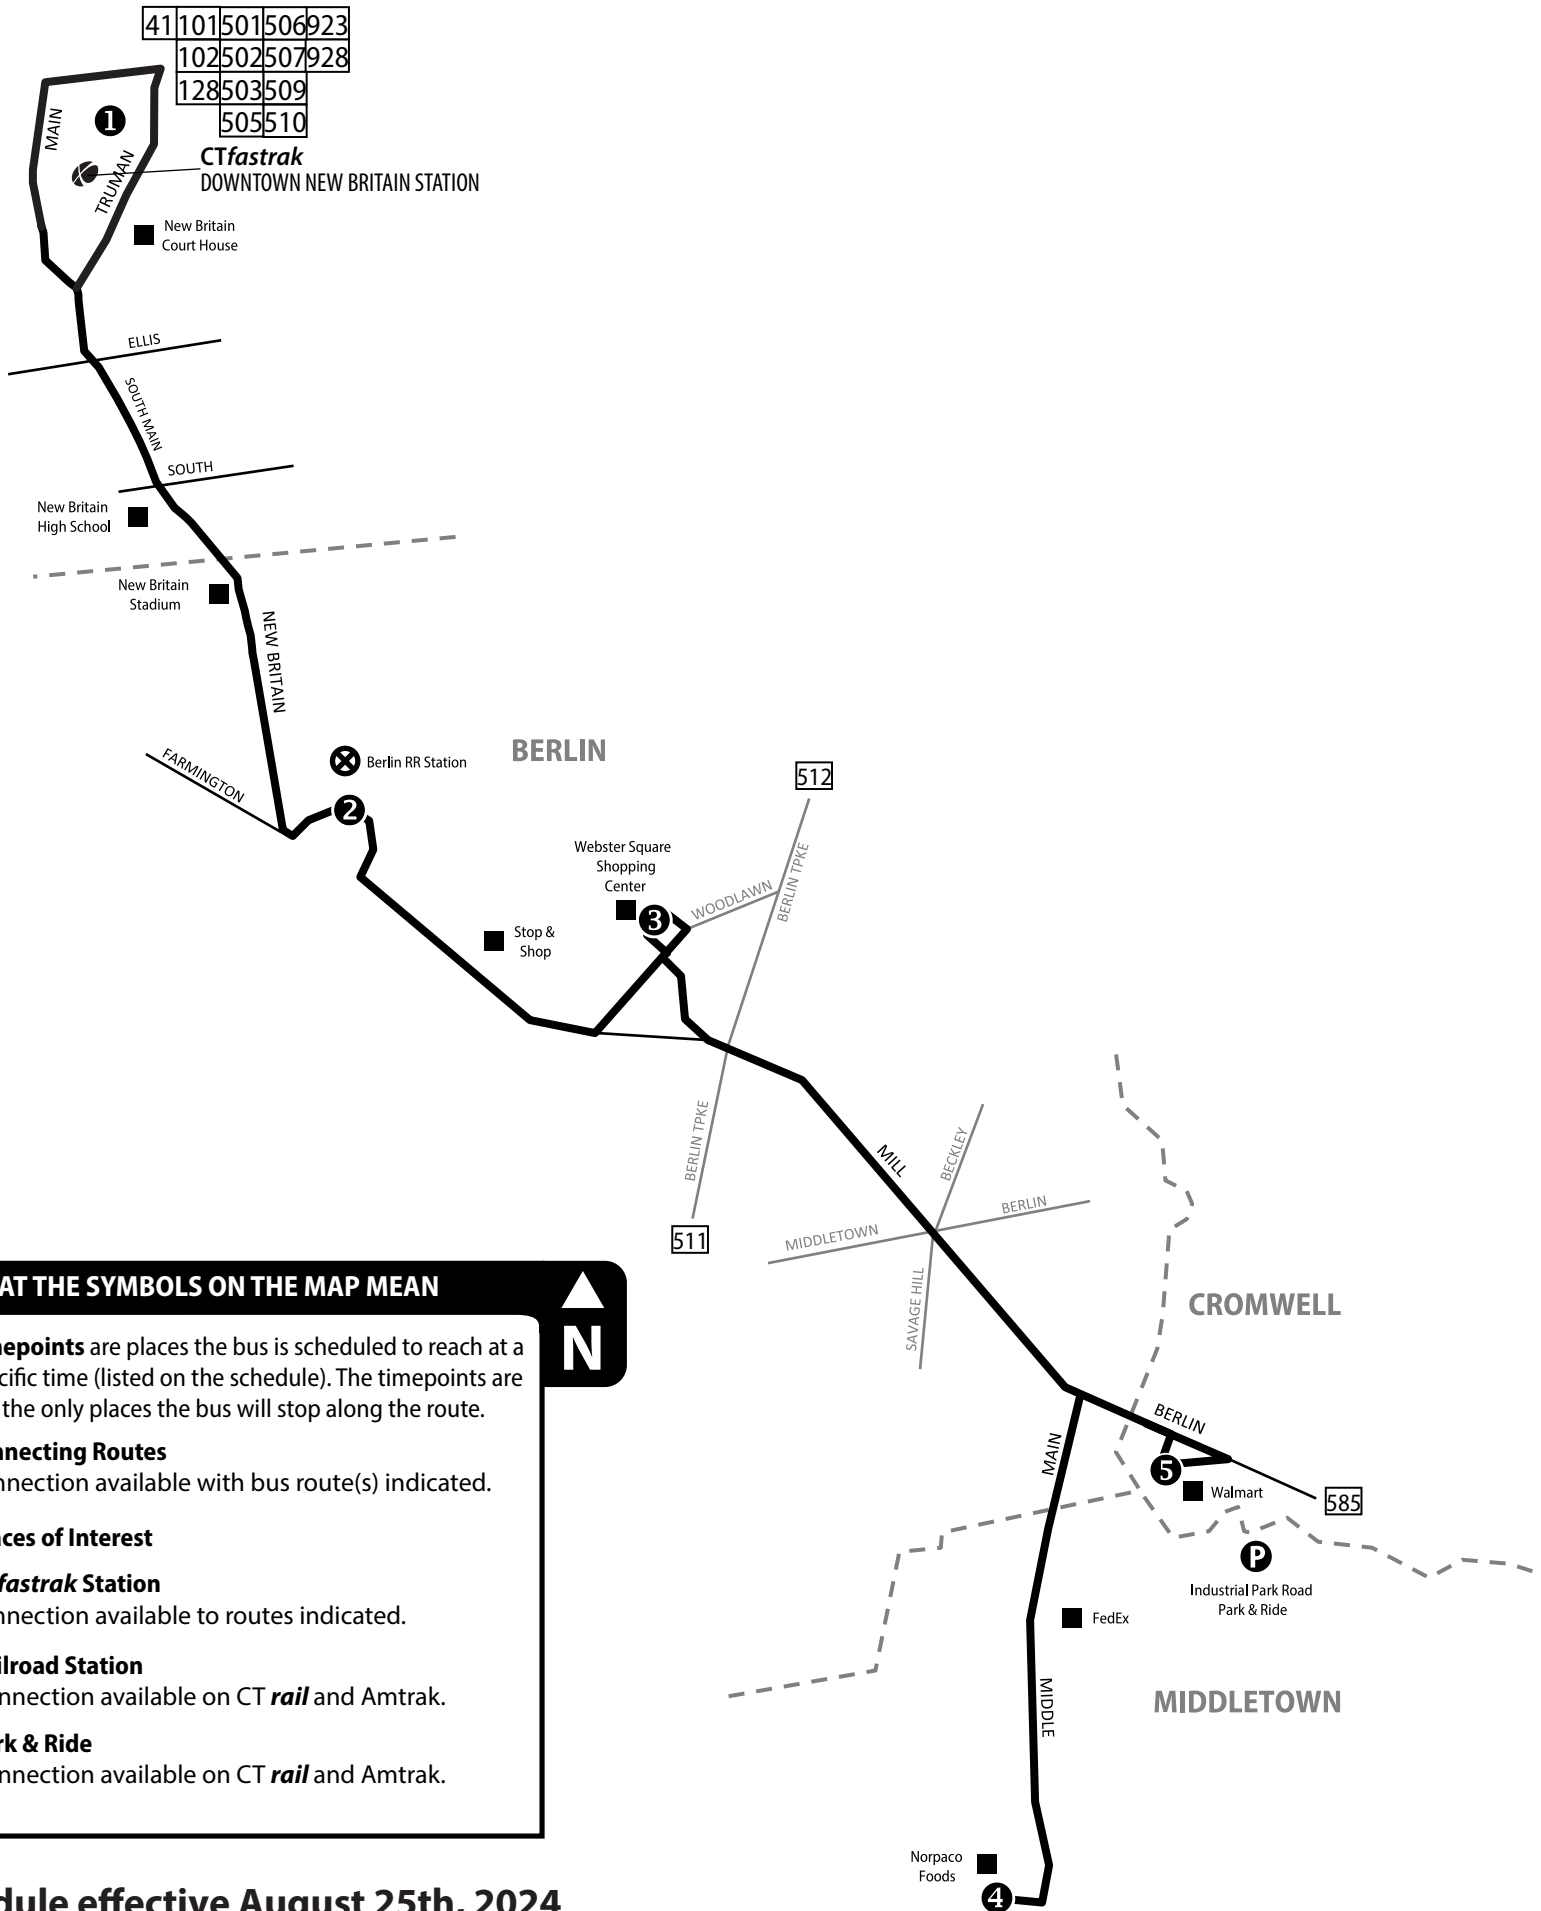

513 NEW BRITAIN/CROMWELL

WHAT THE SYMBOLS ON THE MAP MEAN

- 1** **Timepoints** are places the bus is scheduled to reach at a specific time (listed on the schedule). The timepoints are not the only places the bus will stop along the route.
- 66** **Connecting Routes**
Connection available with bus route(s) indicated.
- **Places of Interest**
-  **CT *fastrak* Station**
Connection available to routes indicated.
-  **Railroad Station**
Connection available on CT *rail* and Amtrak.
- P** **Park & Ride**
Connection available on CT *rail* and Amtrak.

Bus Schedule effective August 25th, 2024