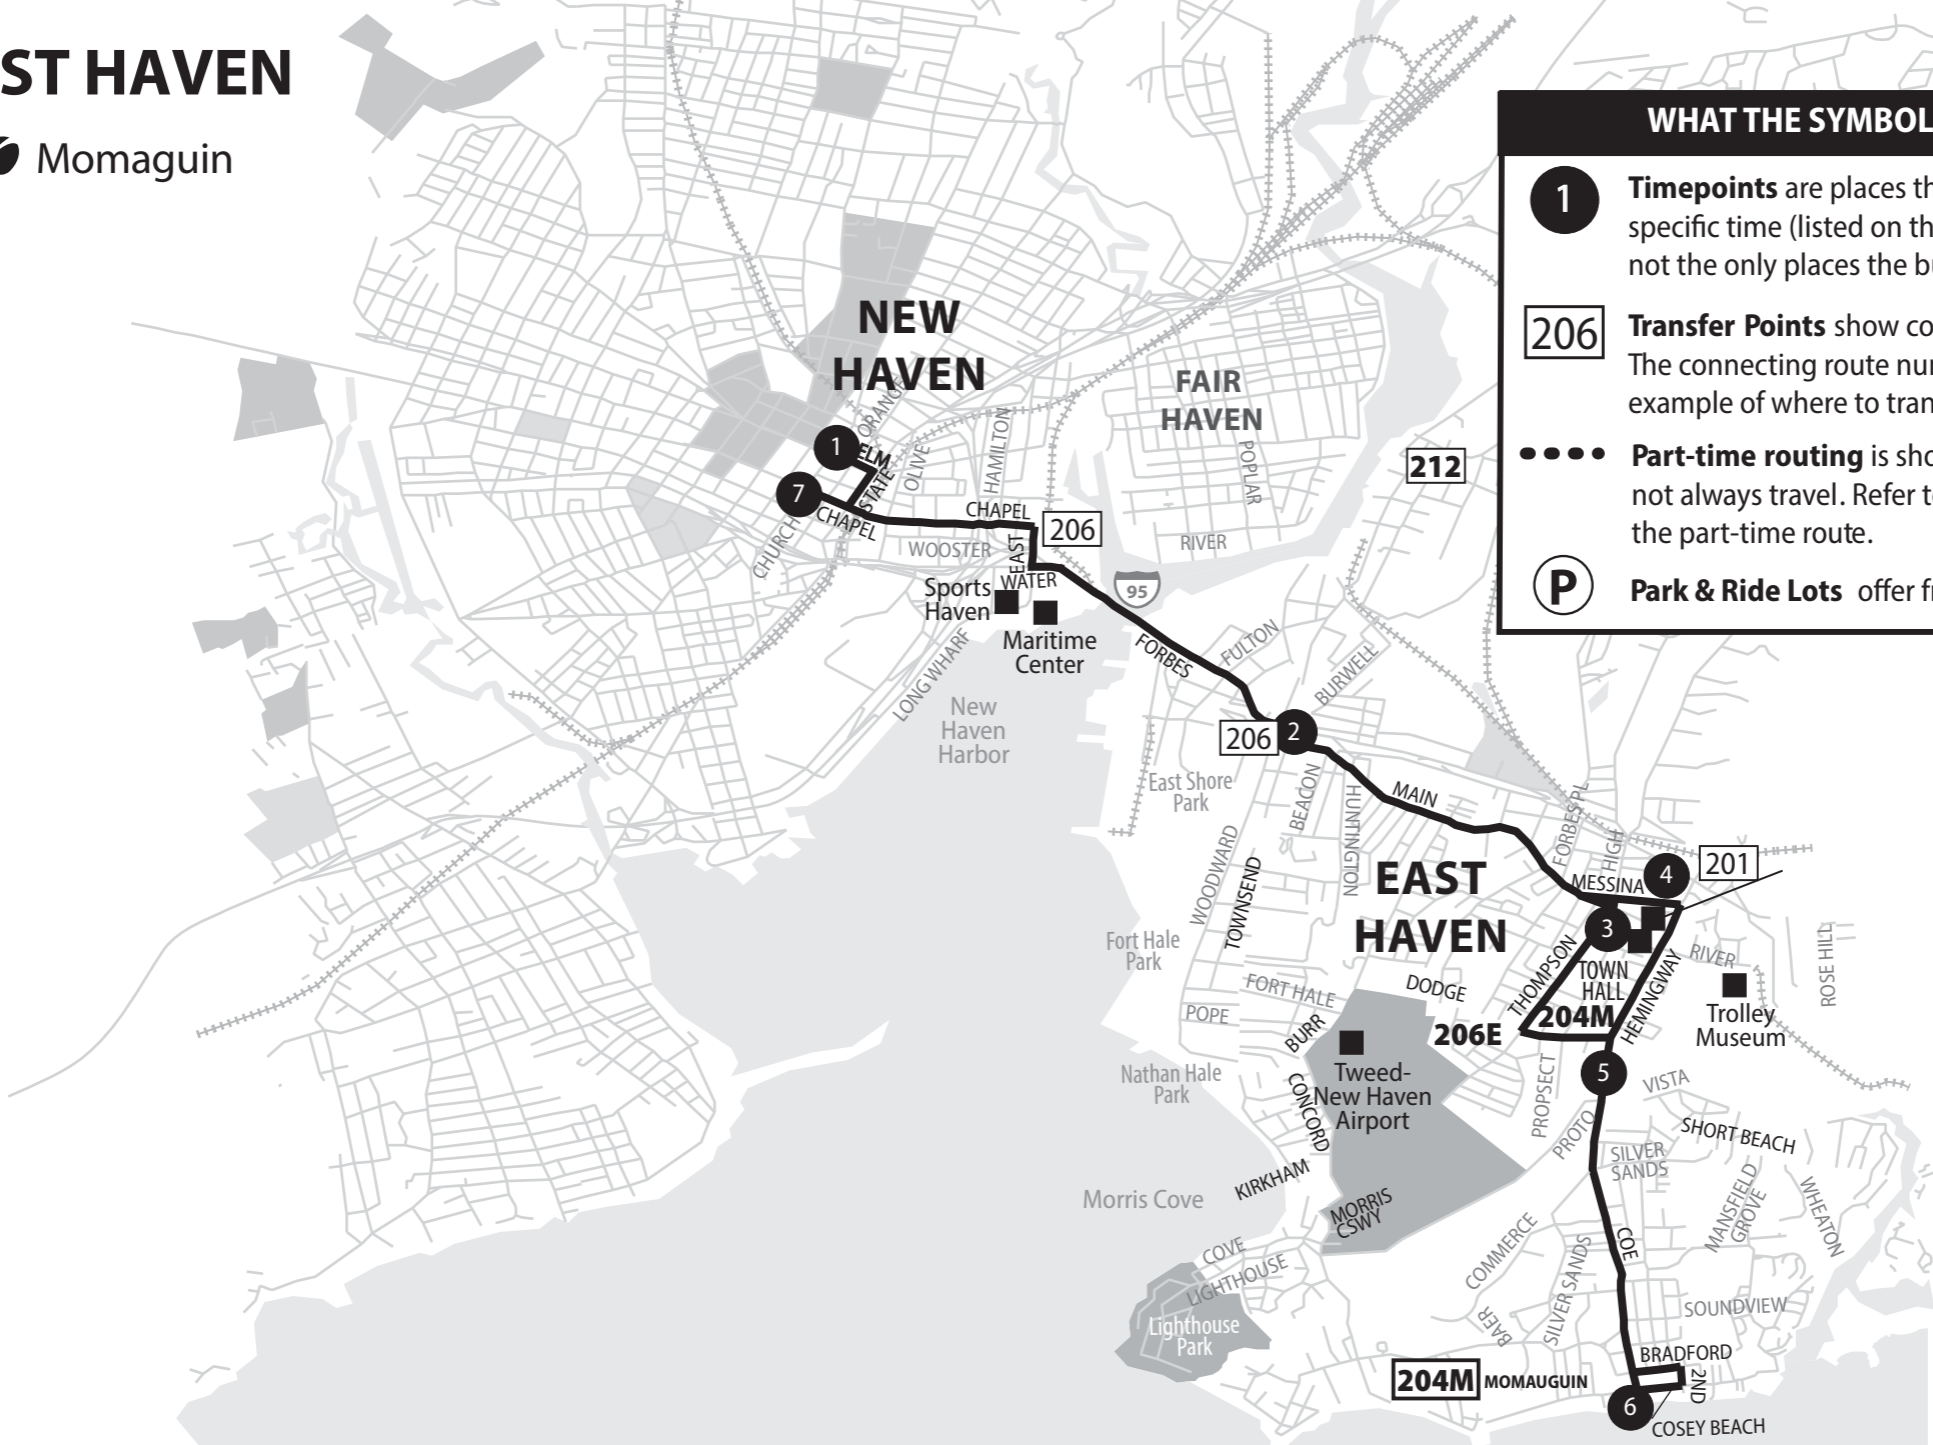

204 EAST HAVEN

204M Momaguin

WHAT THE SYMBOLS ON THE MAP MEAN

- 1** **Timepoints** are places the bus is scheduled to reach at a specific time (listed on the schedule). The timepoints are not the only places the bus will stop along the route.
- 206** **Transfer Points** show connections with other bus routes. The connecting route number is in the box. This is an example of where to transfer to the 206 route.
-** **Part-time routing** is shown for areas where the bus does not always travel. Refer to the schedule for trips that take the part-time route.
- P** **Park & Ride Lots** offer free parking.