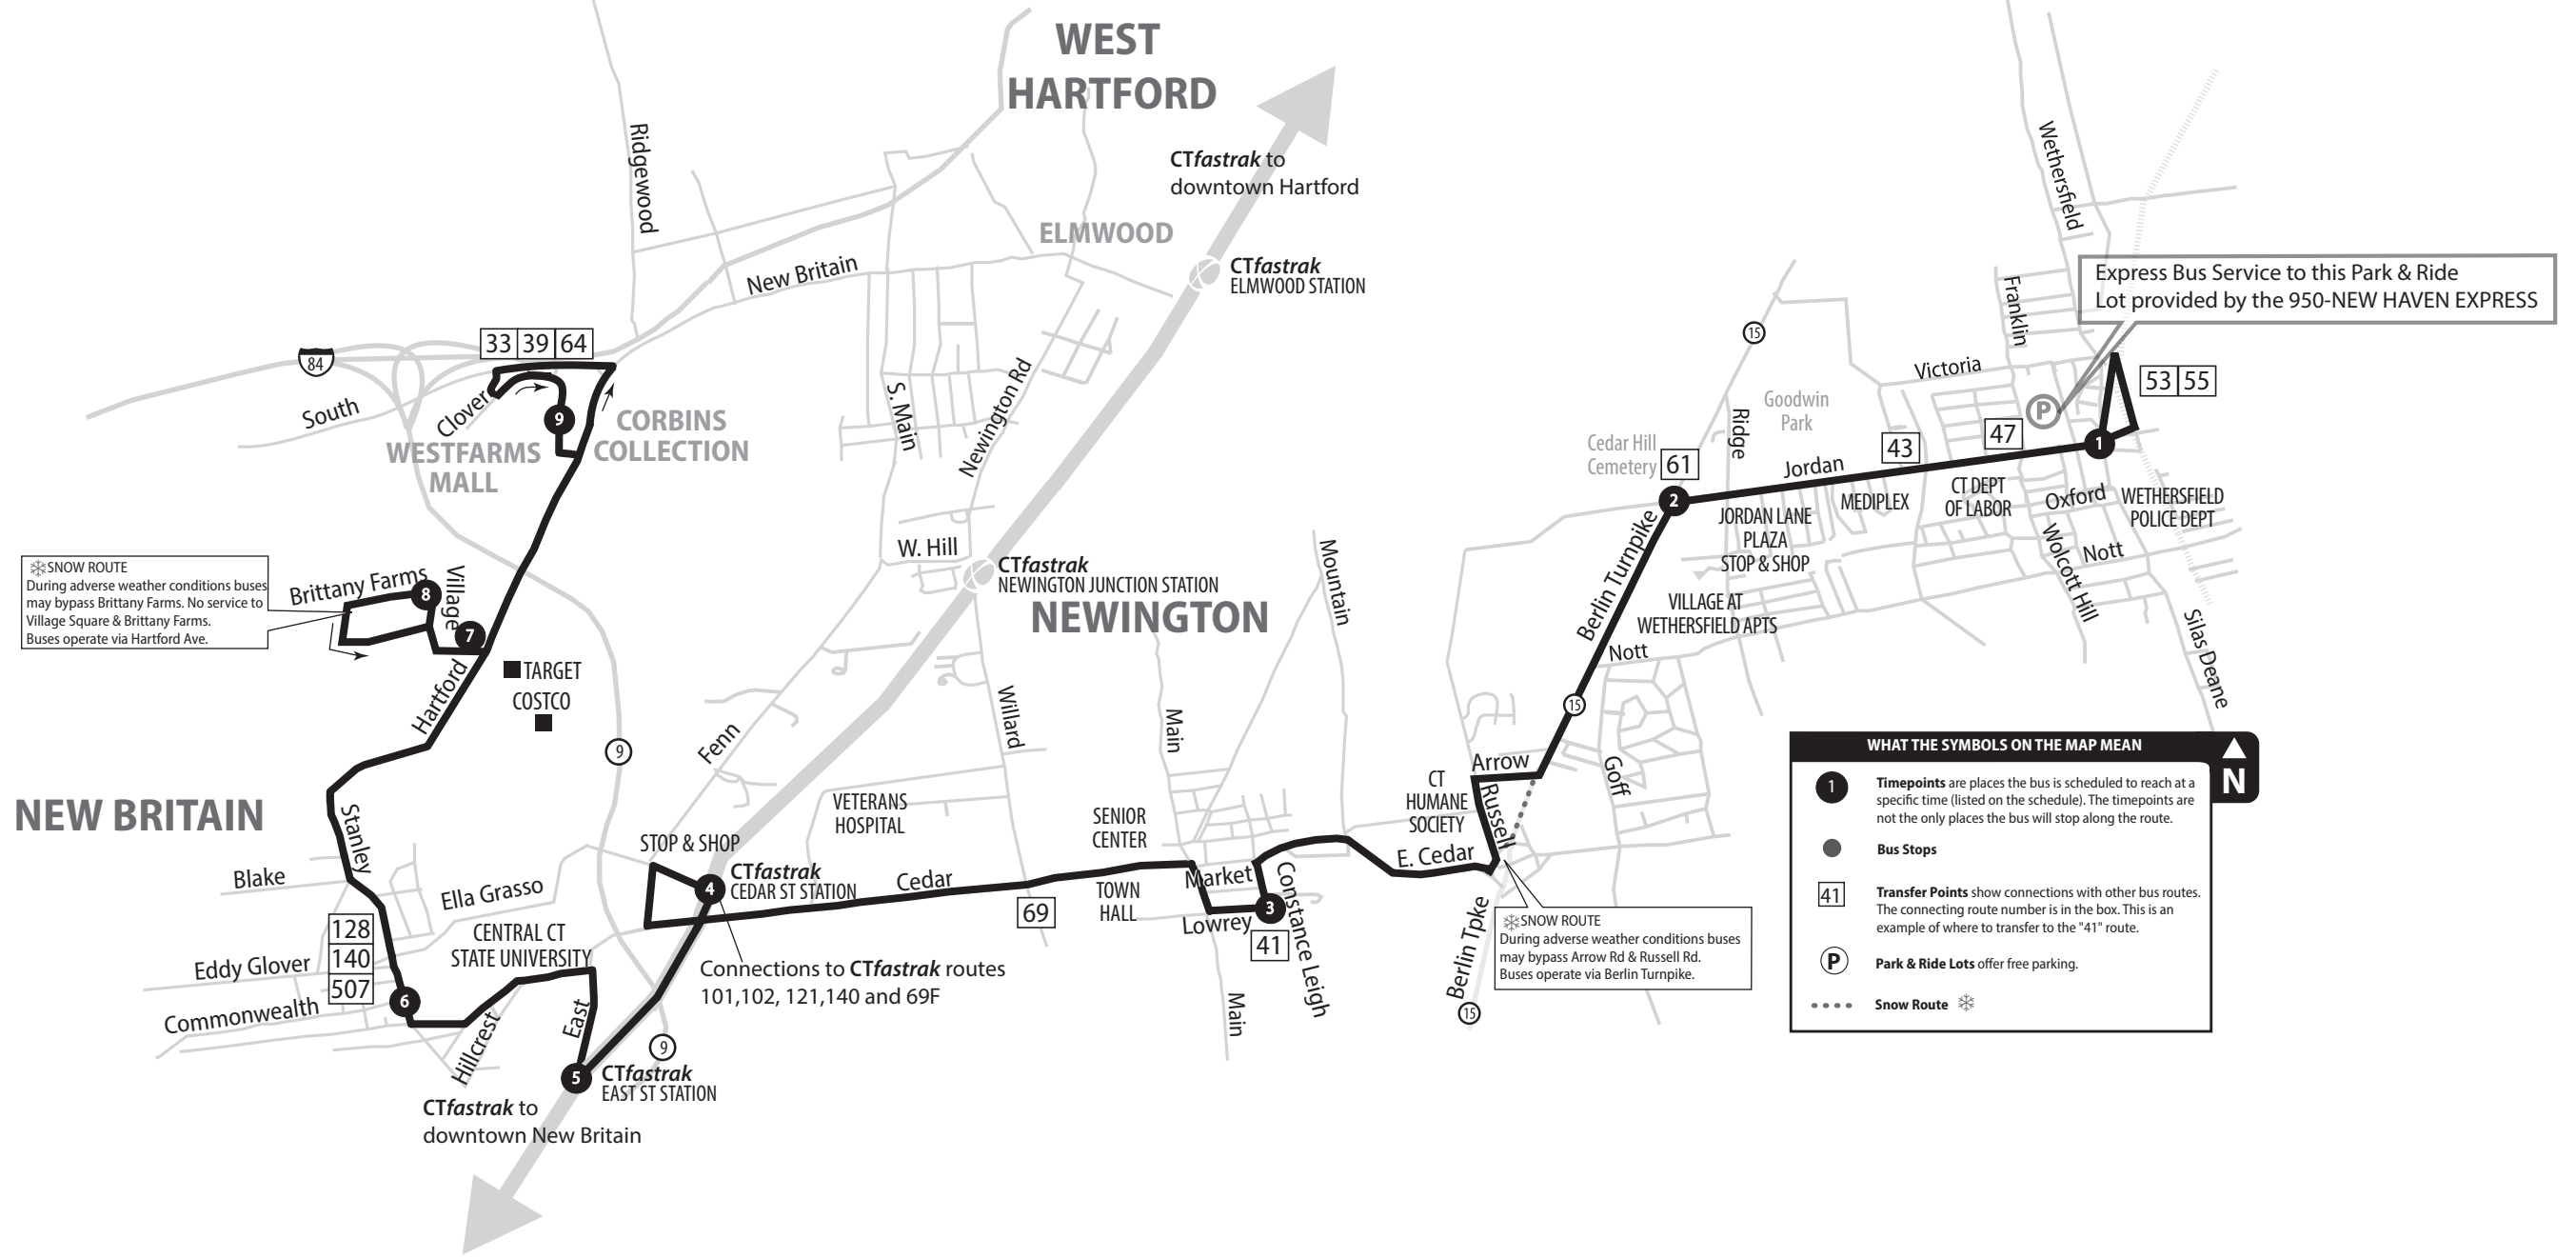

144 WEST FARMS/WETHERSFIELD

Bus Schedule effective August 25th, 2024

❄️ SNOW ROUTE
 During adverse weather conditions buses may bypass Brittany Farms. No service to Village Square & Brittany Farms. Buses operate via Hartford Ave.

❄️ SNOW ROUTE
 During adverse weather conditions buses may bypass Arrow Rd & Russell Rd. Buses operate via Berlin Turnpike.

Express Bus Service to this Park & Ride Lot provided by the 950-NEW HAVEN EXPRESS

WHAT THE SYMBOLS ON THE MAP MEAN

- 1** Timepoints are places the bus is scheduled to reach at a specific time (listed on the schedule). The timepoints are not the only places the bus will stop along the route.
- Bus Stops
- 41** Transfer Points show connections with other bus routes. The connecting route number is in the box. This is an example of where to transfer to the "41" route.
- P** Park & Ride Lots offer free parking.
- ⋯ ❄️** Snow Route