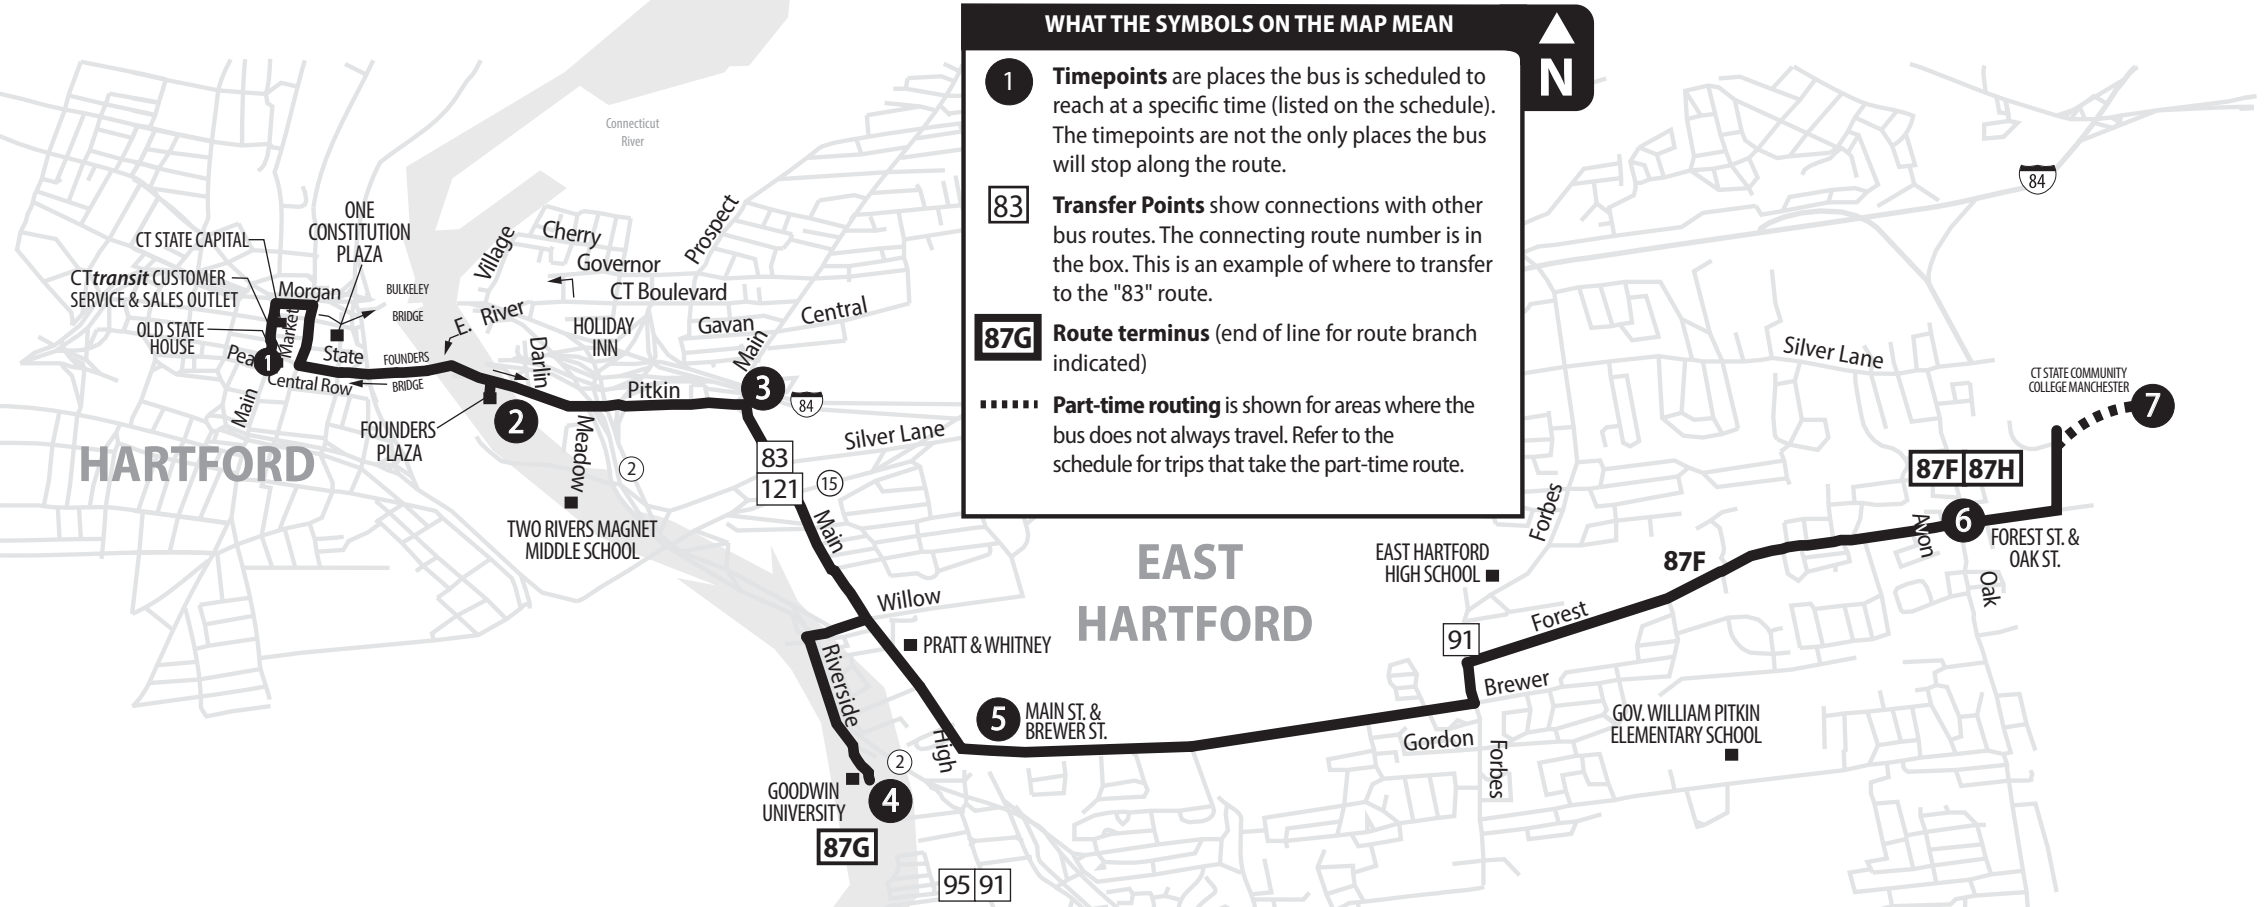

87 BREWER STREET

Bus Schedule effective August 25th, 2024

WHAT THE SYMBOLS ON THE MAP MEAN

- 1** **Timepoints** are places the bus is scheduled to reach at a specific time (listed on the schedule). The timepoints are not the only places the bus will stop along the route.
- 83** **Transfer Points** show connections with other bus routes. The connecting route number is in the box. This is an example of where to transfer to the "83" route.
- 87G** **Route terminus** (end of line for route branch indicated)
-** **Part-time routing** is shown for areas where the bus does not always travel. Refer to the schedule for trips that take the part-time route.