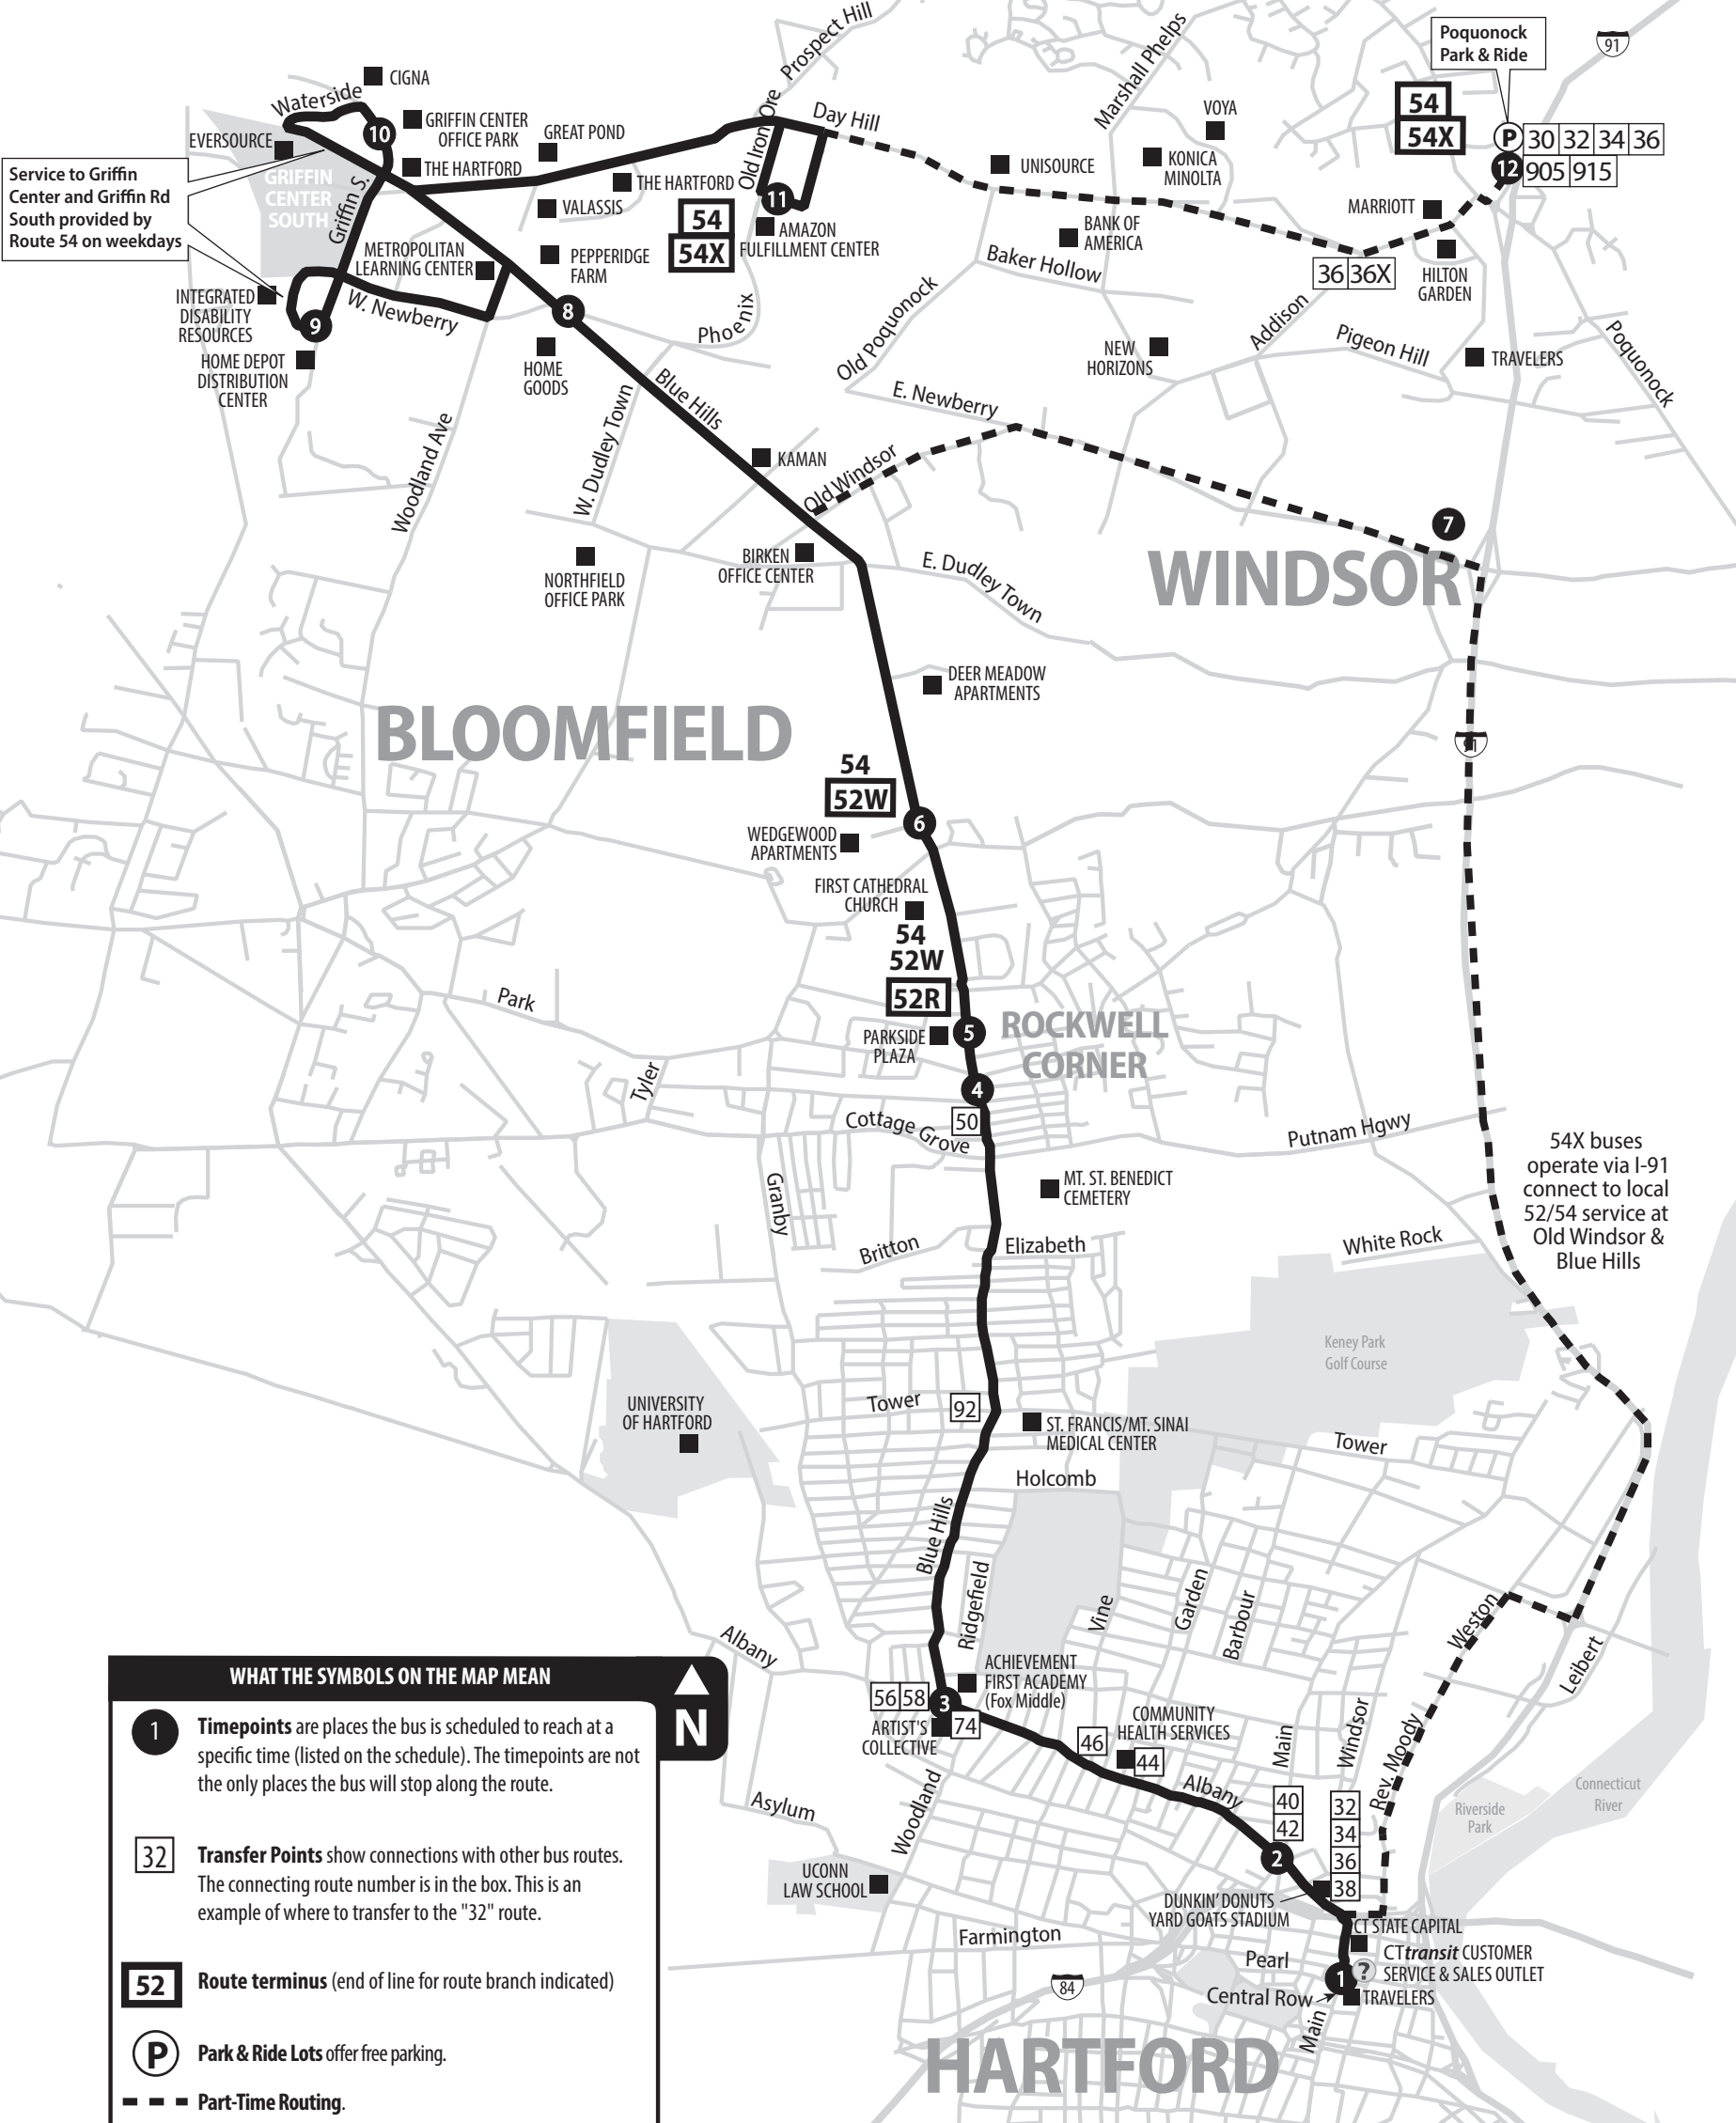

52/54 ASYLUM AVENUE

54X Bloomfield/Windsor Industrial

Bus Schedule effective August 25th, 2024

Service to Griffin Center and Griffin Rd South provided by Route 54 on weekdays

54X buses operate via I-91 connect to local 52/54 service at Old Windsor & Blue Hills

WHAT THE SYMBOLS ON THE MAP MEAN

- 1** **Timepoints** are places the bus is scheduled to reach at a specific time (listed on the schedule). The timepoints are not the only places the bus will stop along the route.
- 32** **Transfer Points** show connections with other bus routes. The connecting route number is in the box. This is an example of where to transfer to the "32" route.
- 52** **Route terminus** (end of line for route branch indicated)
- P** **Park & Ride Lots** offer free parking.
- - -** **Part-Time Routing.**