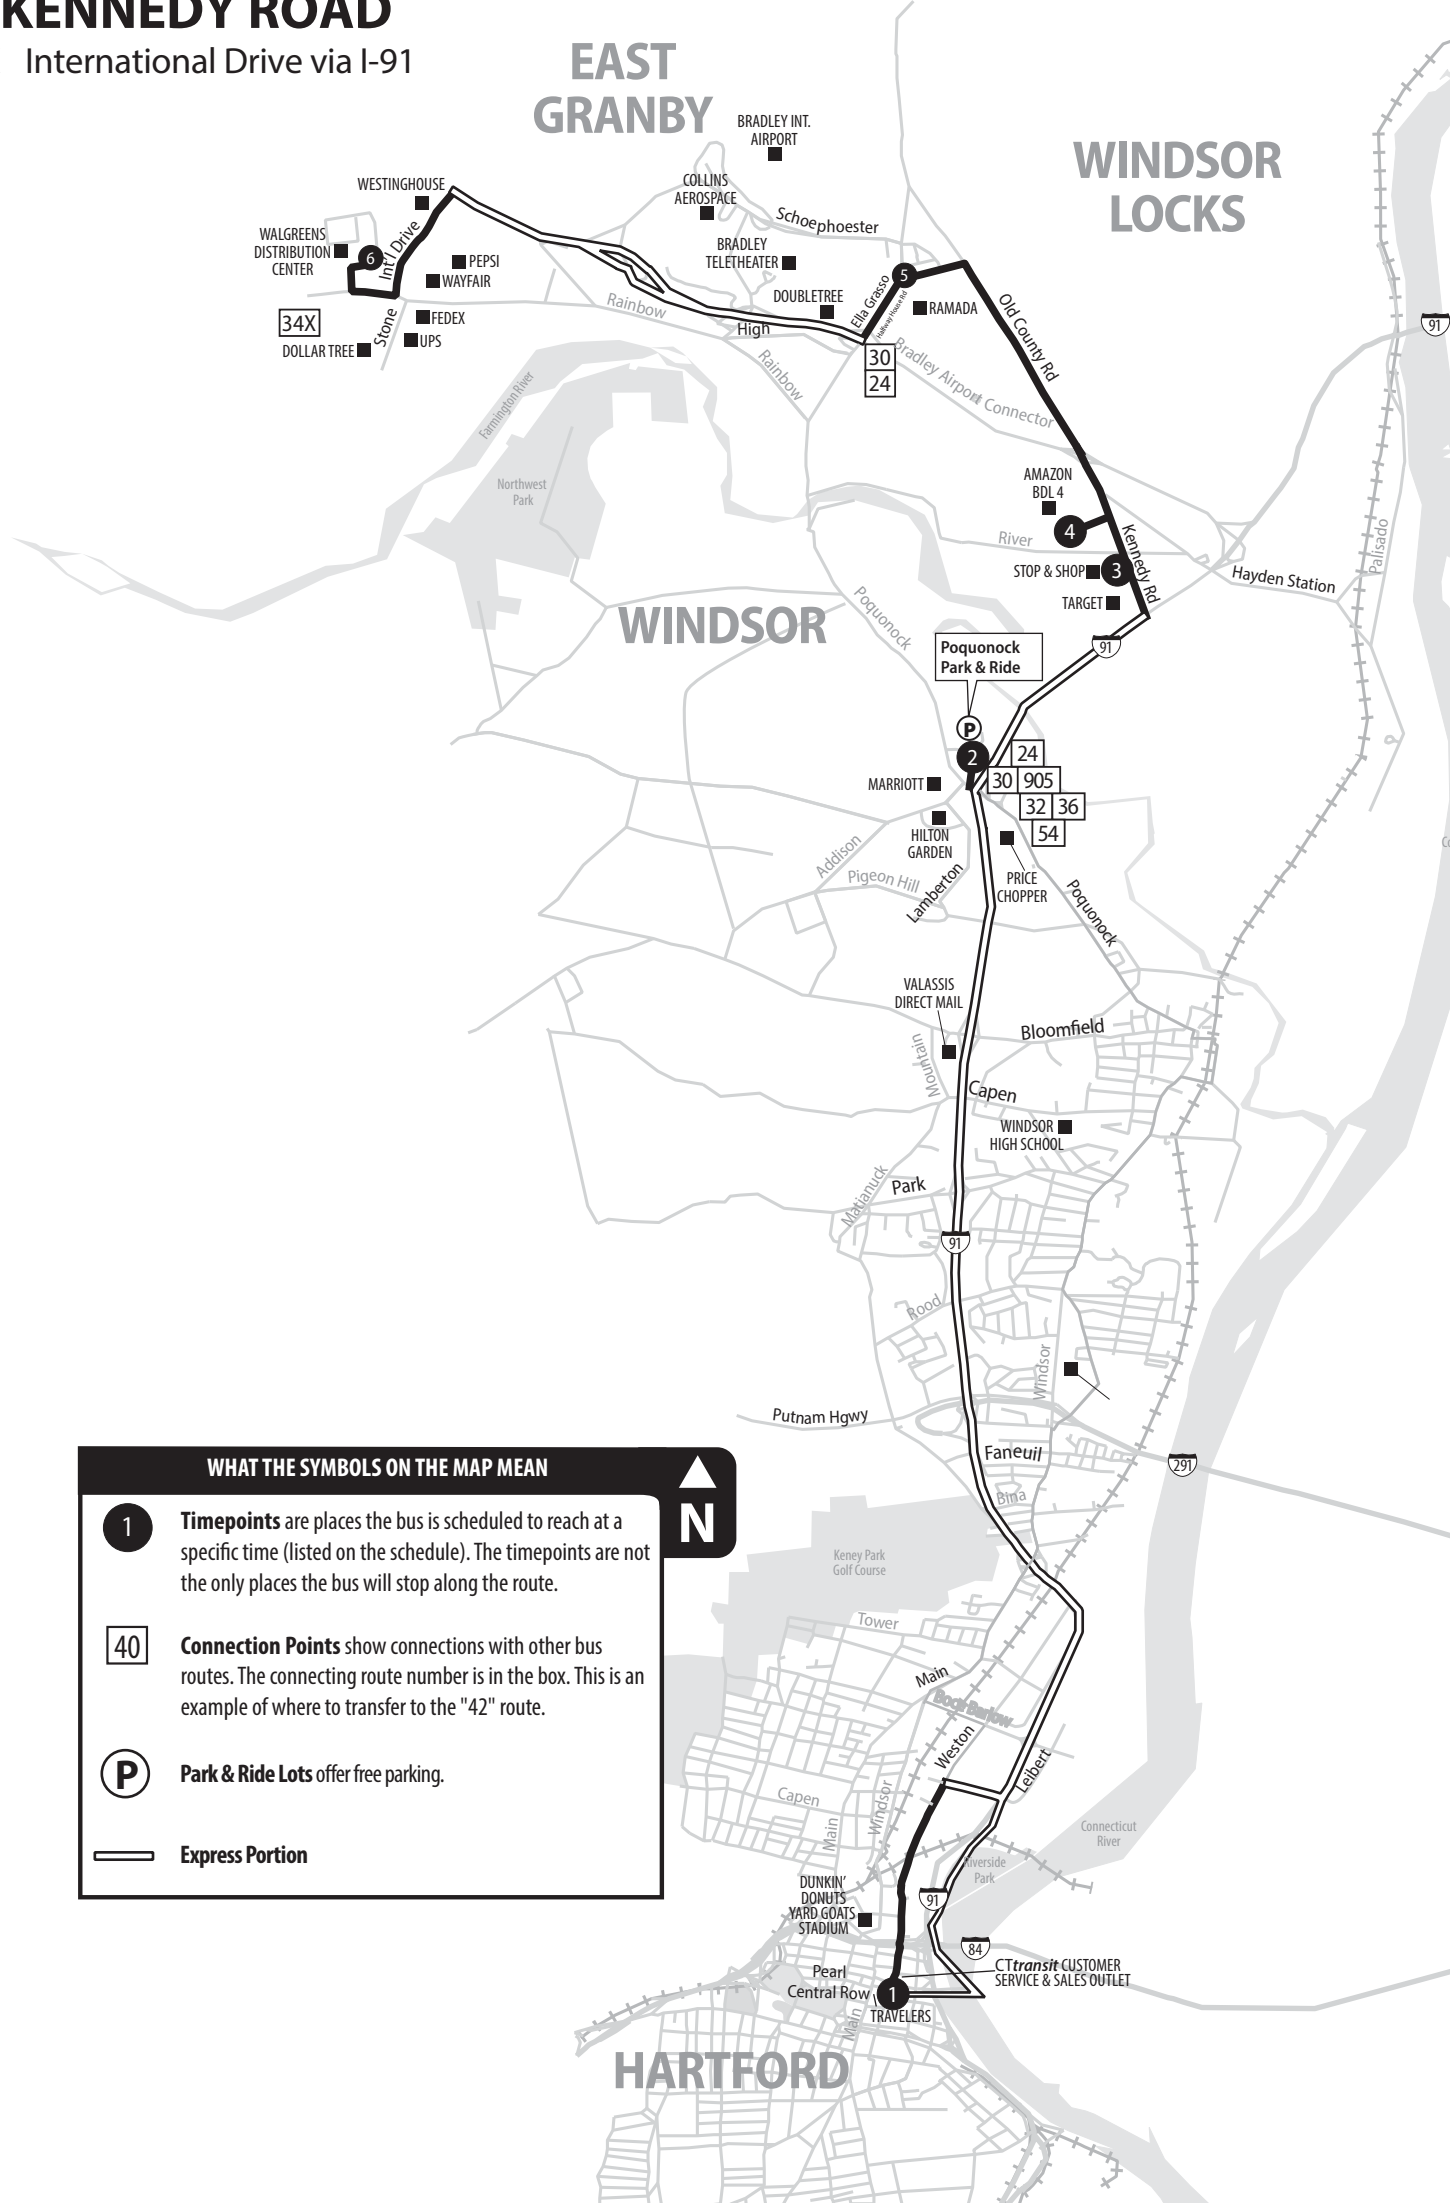

# 34 KENNEDY ROAD

34X International Drive via I-91

Bus Schedule effective August 25th, 2024

**WHAT THE SYMBOLS ON THE MAP MEAN**

**1** Timepoints are places the bus is scheduled to reach at a specific time (listed on the schedule). The timepoints are not the only places the bus will stop along the route.

**40** Connection Points show connections with other bus routes. The connecting route number is in the box. This is an example of where to transfer to the "42" route.

**P** Park & Ride Lots offer free parking.

**—** Express Portion

**N**