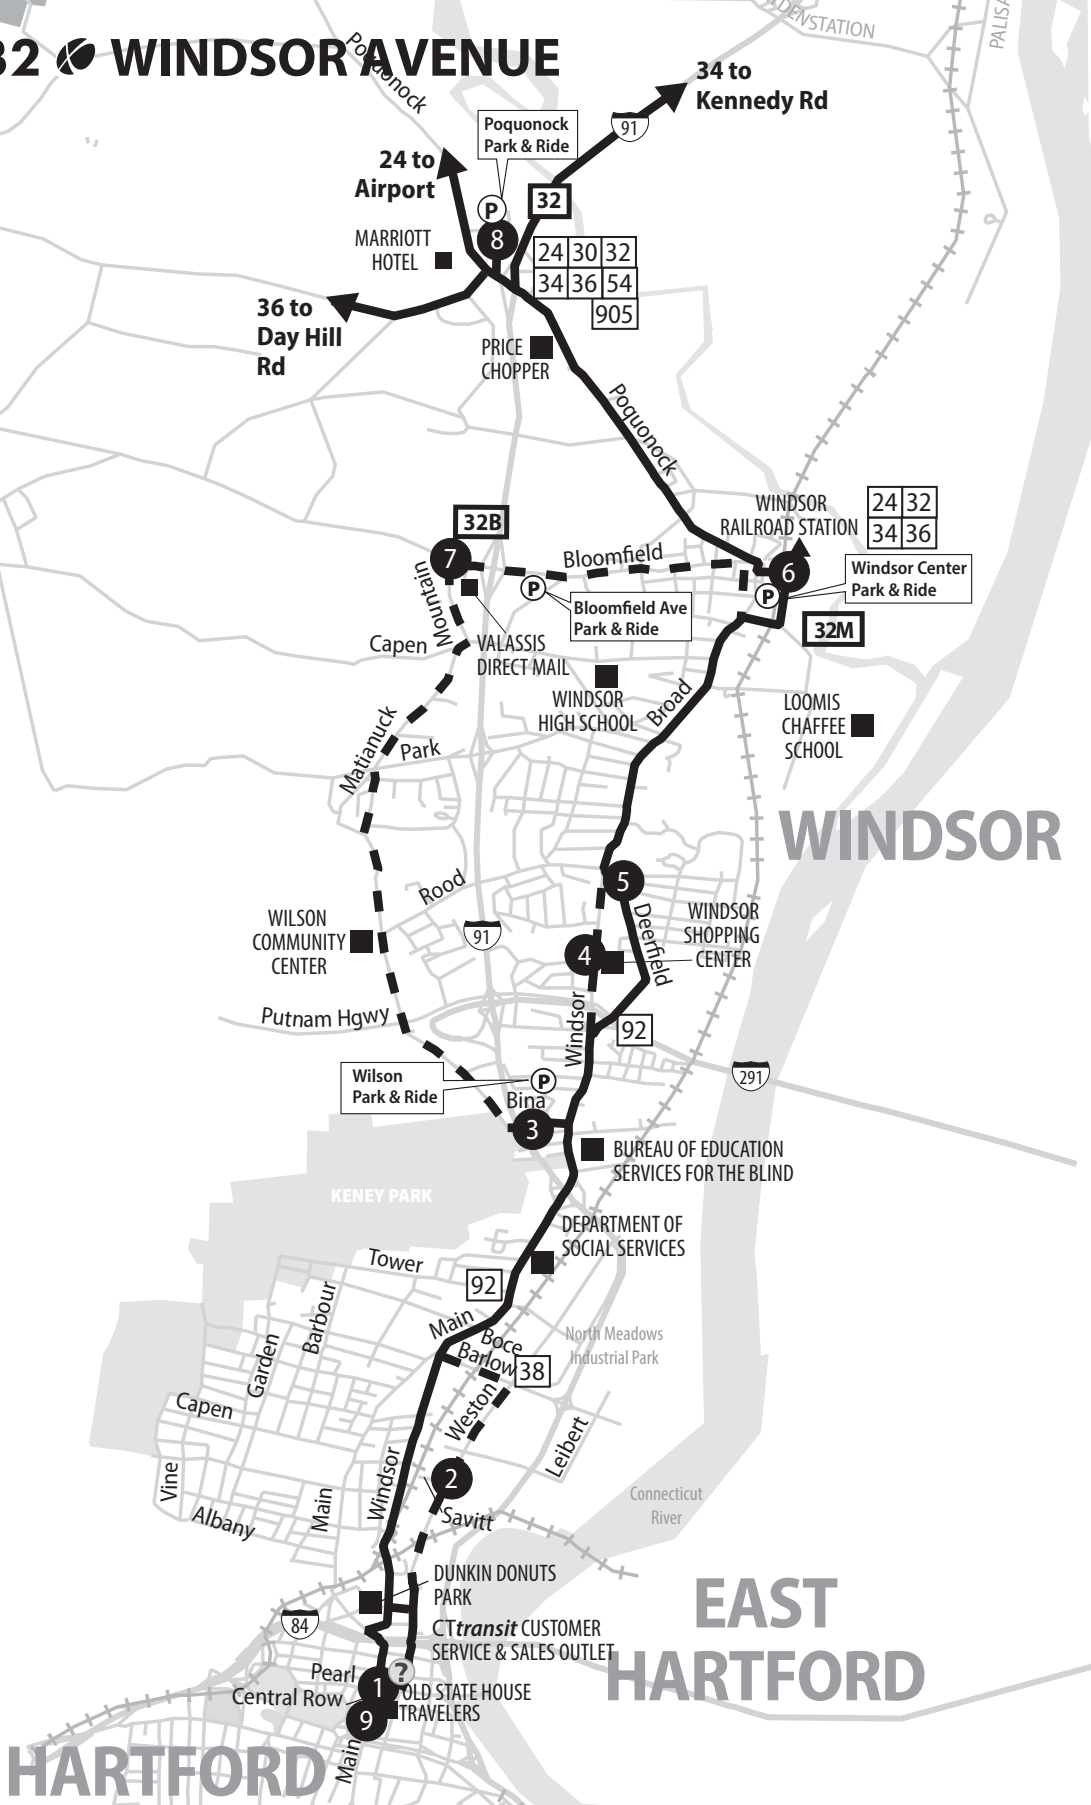

32 WINDSOR AVENUE

WHAT THE SYMBOLS ON THE MAP MEAN

1 **Timepoints** are places the bus is scheduled to reach at a specific time (listed on the schedule). The timepoints are not the only places the bus will stop along the route.

--- Part-Time Route

42 **Transfer Points** show connections with other bus routes. The connecting route number is in the box. This is an example of where to transfer to the "42" route.

32 **Route terminus** (end of line for route branch indicated)