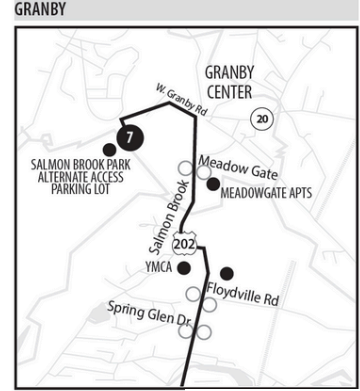

HARTFORD			WEST HARTFORD			SIMSBURY				GRANBY											
<b>Fare Zone</b> Central Row South Side - Travelers   Central Row North - Old State House Pearl St & Trumbull St Pearl St & Ann Uccello (outbound only) Asylum St at Bushnell Park   at Union Place Asylum at The Hartford Asylum Ave & Asylum Place			<b>Fare Zone</b> Bloomfield Ave at University of Hartford Simsbury Rd & Harwich Ln WEST HARTFORD Winslow Place Park & Ride Jim Gallagher Way at Iron Horse Park & Ride   Hopmeadow St at St Mary's Church			<b>Fare Zone</b> State Sand Pit Park & Ride Hopmeadow St at Simsbury Pines SIMSBURY Salmon Brook St & Spring Glen Dr Salmon Brook St & Floydville Rd Salmon Brook St & Meadow Gate Rd Salmon Brook Park West Granby Road				<b>Fare Zone</b> GRANBY Salmon Brook Park West Granby Road Salmon Brook St & Meadow Gate Rd Salmon Brook St & Floydville Rd Salmon Brook St & Spring Glen Dr State Sand Pit Park & Ride											
Timepoints & Bus Stops 1			Timepoints & Bus Stops 2			Timepoints & Bus Stops 3				Timepoints & Bus Stops 4			Timepoints & Bus Stops 5			Timepoints & Bus Stops 6			Timepoints & Bus Stops 7		

ZONES TRAVELED	ONE-WAY FARE
2 Zones	\$3.20
3 Zones	\$4.10
Minimum fare for travel within one zone is \$3.20	

**WHAT THE SYMBOLS ON THE MAP MEAN**

- 1** Timepoints are places the bus is scheduled to reach at a specific time (listed on the schedule). The timepoints are not the only places the bus will stop along the route.
- P** Park & Ride Lots offer free parking.
- O** Bus Stop