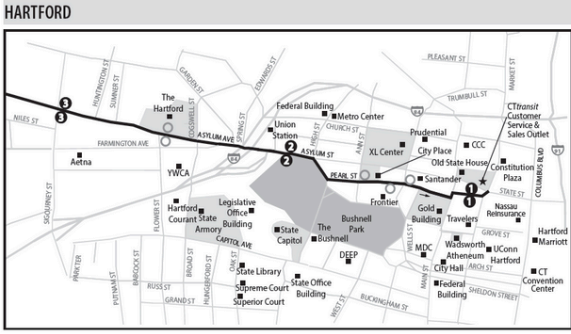

HARTFORD			WEST HARTFORD			SIMSBURY				GRANBY											
<b>Fare Zone</b> Central Row South Side - Travelers   Central Row North - Old State House Pearl St & Trumbull St Pearl St & Ann Uccello (outbound only) Asylum St at Bushnell Park   at Union Place Asylum at The Hartford Asylum Ave & Asylum Place			<b>Fare Zone</b> Bloomfield Ave at University of Hartford Simsbury Rd & Harwich Ln WEST HARTFORD Winslow Place Park & Ride Jim Gallagher Way at Iron Horse Park & Ride   Hopmeadow St at St Mary's Church			<b>Fare Zone</b> State Sand Pit Park & Ride Hopmeadow St at Simsbury Pines SIMSBURY Salmon Brook St & Spring Glen Dr Salmon Brook St & Floydville Rd Salmon Brook St & Meadow Gate Rd Salmon Brook Park West Granby Road				<b>Fare Zone</b> GRANBY Salmon Brook Park West Granby Road Salmon Brook St & Meadow Gate Rd Salmon Brook St & Floydville Rd Salmon Brook St & Spring Glen Dr State Sand Pit Park & Ride											
Timepoints & Bus Stops 1			Timepoints & Bus Stops 2			Timepoints & Bus Stops 3				Timepoints & Bus Stops 4			Timepoints & Bus Stops 5			Timepoints & Bus Stops 6			Timepoints & Bus Stops 7		

ZONES TRAVELED	ONE-WAY FARE
2 Zones	\$3.20
3 Zones	\$4.10
Minimum fare for travel within one zone is \$3.20	

**WHAT THE SYMBOLS ON THE MAP MEAN**

- 1** Timepoints are places the bus is scheduled to reach at a specific time (listed on the schedule). The timepoints are not the only places the bus will stop along the route.
- P** Park & Ride Lots offer free parking.
- O** Bus Stop