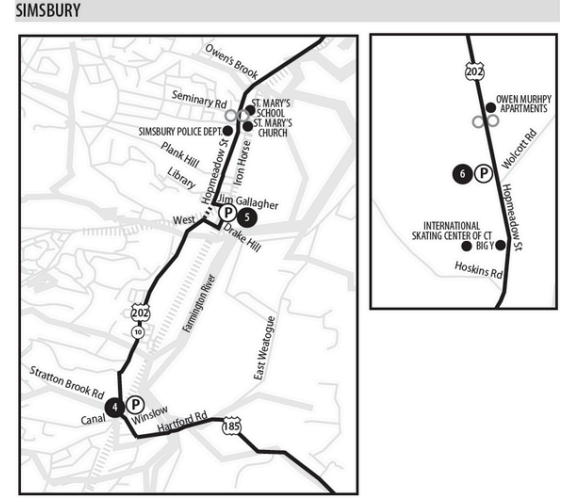

HARTFORD			WEST HARTFORD			SIMSBURY				GRANBY											
<b>Fare Zone</b> Central Row South Side - Travelers   Central Row North - Old State House Pearl St & Trumbull St Pearl St & Ann Uccello (outbound only) Asylum St at Bushnell Park   at Union Place Asylum at The Hartford Asylum Ave & Asylum Place			<b>Fare Zone</b> Bloomfield Ave at University of Hartford Simsbury Rd & Harwich Ln WEST HARTFORD Winslow Place Park & Ride Jim Gallagher Way at Iron Horse Park & Ride   Hopmeadow St at St Mary's Church			<b>Fare Zone</b> State Sand Pit Park & Ride Hopmeadow St at Simsbury Pines SIMSBURY Salmon Brook St & Spring Glen Dr Salmon Brook St & Floydville Rd Salmon Brook St & Meadow Gate Rd Salmon Brook Park West Granby Road				<b>Fare Zone</b> GRANBY Salmon Brook Park West Granby Road Salmon Brook St & Meadow Gate Rd Salmon Brook St & Floydville Rd Salmon Brook St & Spring Glen Dr State Sand Pit Park & Ride											
Timepoints & Bus Stops 1			Timepoints & Bus Stops 2			Timepoints & Bus Stops 3				Timepoints & Bus Stops 4			Timepoints & Bus Stops 5			Timepoints & Bus Stops 6			Timepoints & Bus Stops 7		

ZONES TRAVELED	ONE-WAY FARE
2 Zones	\$3.20
3 Zones	\$4.10
Minimum fare for travel within one zone is \$3.20	

**WHAT THE SYMBOLS ON THE MAP MEAN**

- 1** Timepoints are places the bus is scheduled to reach at a specific time (listed on the schedule). The timepoints are not the only places the bus will stop along the route.
- P** Park & Ride Lots offer free parking.
- O** Bus Stop