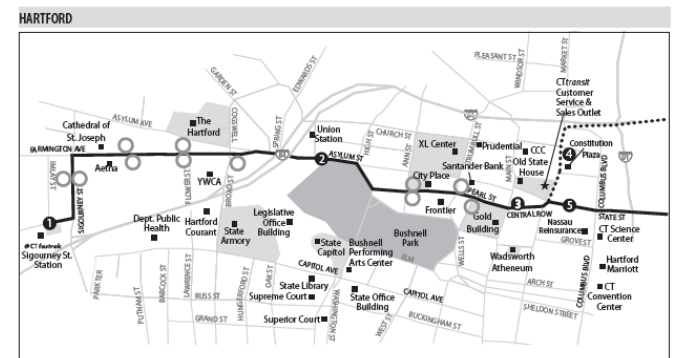

903 BUCKLAND-VERNON EXPRESS

913 BUCKLAND-STORRS EXPRESS

Bus Schedule Effective August 25, 2024

Fare Zone	Fare Zone	Fare Zone	Fare Zone	Fare Zone	Fare Zone	Fare Zone	Fare Zone	Fare Zone	Fare Zone	Fare Zone	Fare Zone	Fare Zone	Fare Zone	Fare Zone	Fare Zone	Fare Zone
Farmington Ave & Asylum Place Flower St Farmington Ave at St. Joseph's Cathedral Asena Sjourney St at The University Center Asena CT Transit Sjourney St Station - Platform D	Farmington & Garden (outbound only) Union Station Bus Terminal Asylum St & Union Place Bushnell Park Pearl St & Ann Uccello St Pearl St & Turnbull St Lewis St	Central Row North Side - Old State House (inbound only) Market & Talcott (outbound only) State St at Footbridge (outbound only)	Buckland Park & Ride - Bus Stop B Buckland Park & Ride - Bus Stop A Shoppers at Buckland Hills Main St & Pearl St Main St at Center Memorial Park Manchester	Bolton Park & Ride Bolton Green Gracie Rd Park & Ride Vernon Park & Ride Reservoir Rd Park & Ride TOLLAND TOLLAND TOLLAND Second Congregational Park & Ride COVENTRY Storrs Rd & Middle Tpk UConn East Campus at Withney Hall Great Lawn Ed Smith High School (outbound only)	High Summer Transportation Center Storrs High School (outbound only)	Storrs										
1	2	3	4	5	6	7	8	9	10	11	12	13	14	15	16	

WHAT THE SYMBOLS ON THE MAP MEAN

- 1** Timepoints are places the bus is scheduled to reach at a specific time (listed on the schedule). The timepoints are not the only places the bus will stop along the route.
- P** Park & Ride Lots offer free parking.
- Bus Stop

ZONES TRAVELED	ONE-WAY FARE
2 Zones	\$3.20
3 Zones	\$4.10
4 Zones	\$5.00
Minimum fare for travel within one zone is \$3.20	