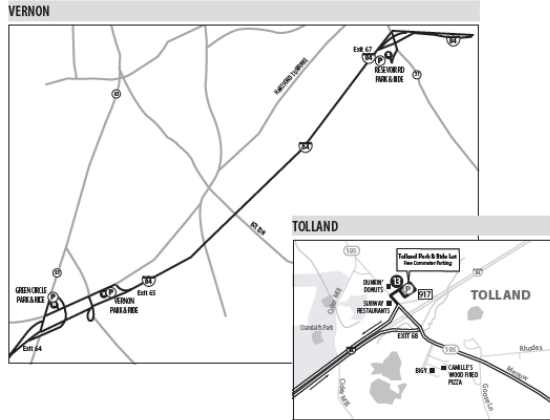

903 BUCKLAND-VERNON EXPRESS

913 BUCKLAND-STORRS EXPRESS

Bus Schedule Effective August 25, 2024

Fare Zone	Fare Zone	Fare Zone	Fare Zone	Fare Zone	Fare Zone	Fare Zone	Fare Zone	Fare Zone	Fare Zone	Fare Zone	Fare Zone	Fare Zone	Fare Zone	Fare Zone	Fare Zone	Fare Zone
Farmington Ave & Asylum Place Flower St Farmington Ave at St. Joseph's Cathedral Asena Sjourney St at The University Center Asena CT Transit Sjourney St Station - Platform D	Farmington & Garden (outbound only) Union Station Bus Terminal Asylum St & Union Place Bushnell Park Pearl St & Ann Uccello St Pearl St & Turnbull St Lewis St	Central Row North Side - Old State House (inbound only) Market & Talcott (outbound only) State St at Footbridge (outbound only)	Buckland Park & Ride - Bus Stop B Buckland Park & Ride - Bus Stop A Shoppers at Buckland Hills Main St & Pearl St Main St at Center Memorial Park Manchester	Bolton Park & Ride Bolton Green Gracie Rd Park & Ride Vernon Park & Ride Reservoir Rd Park & Ride TOLLAND TOLLAND TOLLAND Second Congregational Park & Ride COVENTRY Storrs Rd & Middle Tpk UConn East Campus at Withney Hall Great Lawn Ed Smith High School (outbound only)	High Summer Transportation Center Storrs High School (outbound only)	Storrs										
1	2	3	4	5	6	7	8	9	10	11	12	13	14	15	16	

WHAT THE SYMBOLS ON THE MAP MEAN

- 1** Timepoints are places the bus is scheduled to reach at a specific time (listed on the schedule). The timepoints are not the only places the bus will stop along the route.
- P** Park & Ride Lots offer free parking.
- Bus Stop

ZONES TRAVELED	ONE-WAY FARE
2 Zones	\$3.20
3 Zones	\$4.10
4 Zones	\$5.00
Minimum fare for travel within one zone is \$3.20	