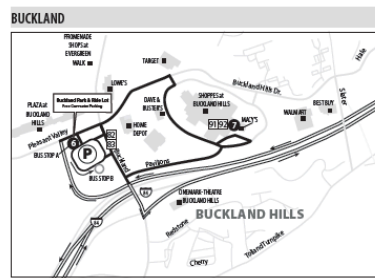

903 BUCKLAND-VERNON EXPRESS

913 BUCKLAND-STORRS EXPRESS

Bus Schedule Effective August 25, 2024

Fare Zone	Fare Zone	Fare Zone	Fare Zone	Fare Zone	Fare Zone	Fare Zone	Fare Zone	Fare Zone	Fare Zone	Fare Zone	Fare Zone	Fare Zone	Fare Zone	Fare Zone	Fare Zone	Fare Zone
Farmington Ave & Asylum Place Flower St Farmington Ave at St. Joseph's Cathedral Asena Sjourney St at The University Center Asena CT Transit Sjourney St Station - Platform D	Farmington & Garden (outbound only) Union Station Bus Terminal Asylum St & Union Place Bushnell Park Pearl St & Ann Uccello St Pearl St & Turnbull St Lewis St	Central Row North Side - Old State House (inbound only) Market & Talcott (outbound only) State St at Footbridge (outbound only)	Buckland Park & Ride - Bus Stop B Buckland Park & Ride - Bus Stop A Shoppers at Buckland Hills Main St & Pearl St Main St at Center Memorial Park Manchester	Bolton Park & Ride Bolton Green Gracie Rd Park & Ride Vernon Park & Ride Reservoir Rd Park & Ride TOLLAND TOLLAND TOLLAND Second Congregational Park & Ride COVENTRY Storrs Rd & Middle Tpk UConn East Campus at Withney Hall Great Lawn Ed Smith High School (outbound only)	High Summer Transportation Center Storrs High School (outbound only)	Storrs										
1	2	3	4	5	6	7	8	9	10	11	12	13	14	15	16	

WHAT THE SYMBOLS ON THE MAP MEAN

- 1** Timepoints are places the bus is scheduled to reach at a specific time (listed on the schedule). The timepoints are not the only places the bus will stop along the route.
- P** Park & Ride Lots offer free parking.
- Bus Stop

ZONES TRAVELED	ONE-WAY FARE
2 Zones	\$3.20
3 Zones	\$4.10
4 Zones	\$5.00
Minimum fare for travel within one zone is \$3.20	