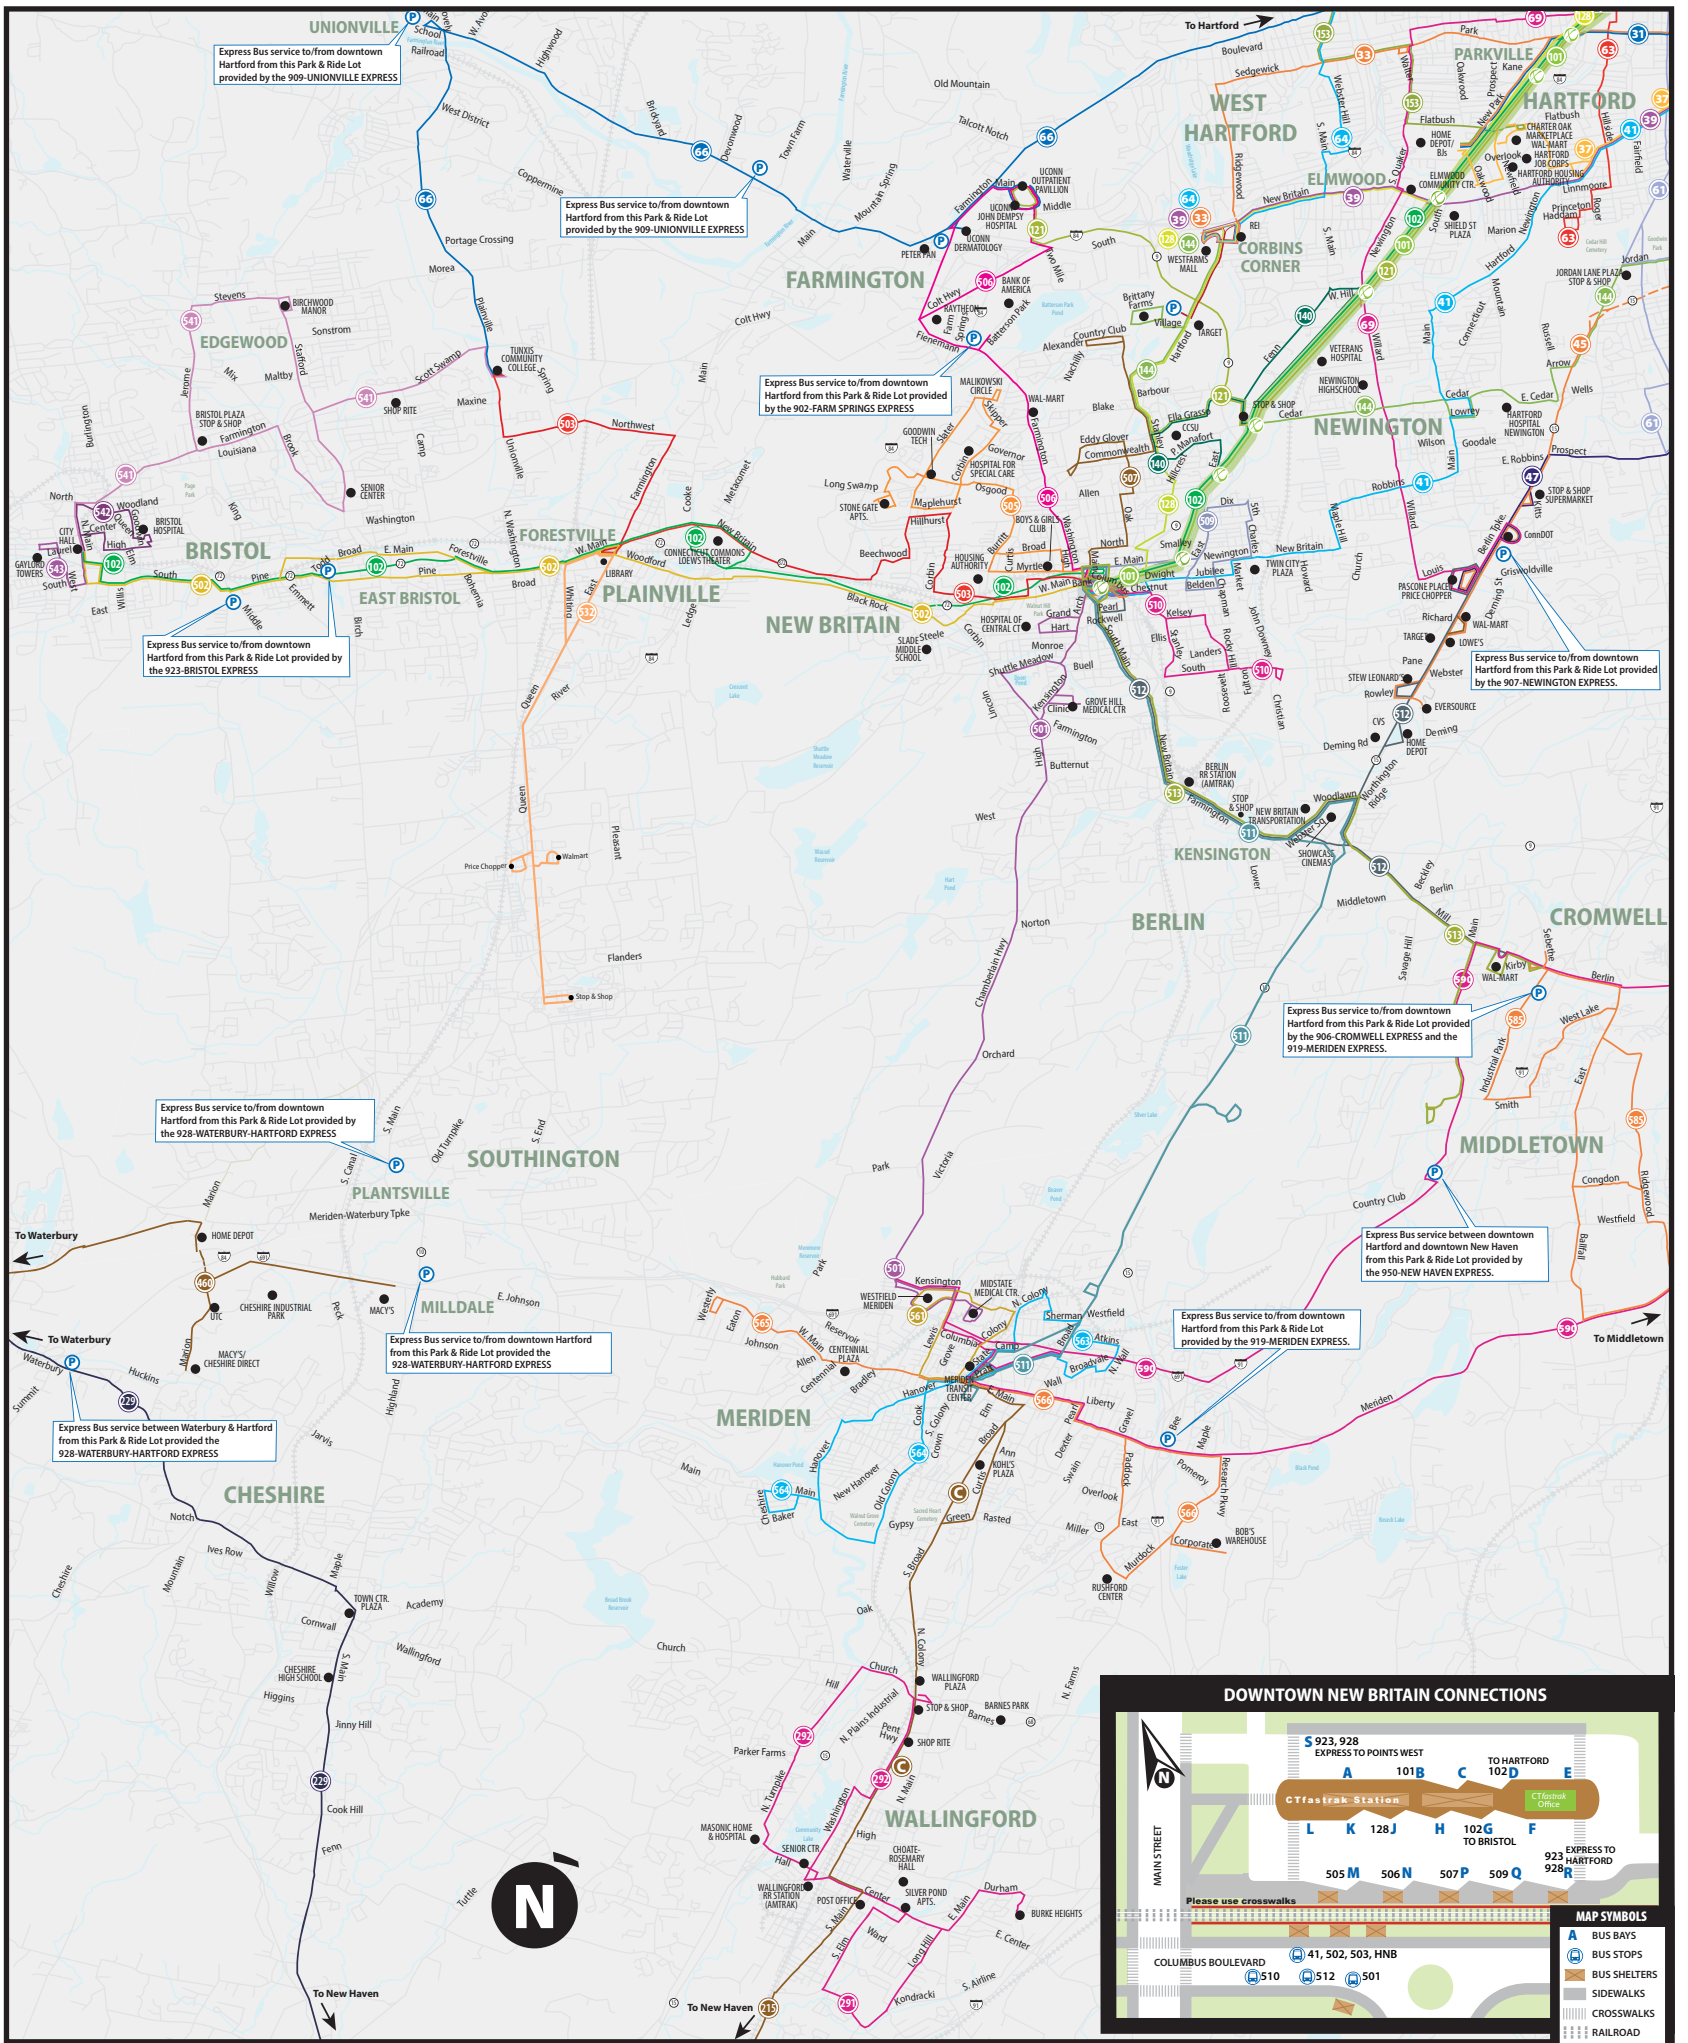

CENTRAL CONNECTICUT BUS SYSTEM MAP

DOWNTOWN NEW BRITAIN CONNECTIONS

MAP SYMBOLS

- A BUS BAYS
- B BUS STOPS
- C BUS SHELTERS
- D SIDEWALKS
- E CROSSWALKS
- F RAILROAD
- G FENCE

ROUTES: For more information, please visit www.cttransit.com.

CTtransit/New Britain-Bristol	CTfastrak www.ctfastrak.com	CTtransit/Hartford	CTtransit/New Haven
<ul style="list-style-type: none"> 501 Arch St 502 Black Rock Ave 503 Corbin Ave 505 Burritt St 506 Farmington Ave 507 Oak St 509 East St 510 South St 511 Meriden 512 Berlin Tpke 513 Cromwell 532 Queen St. 541 Bristol Local 542 Bristol Hospital 543 West Street 	<ul style="list-style-type: none"> 101 Hartford/New Britain 102 Hartford/New Britain / Bristol 121 Hartford/UConn Health / MCC 126 Hartford/Westfarms / New Britain 140 CCSU Shuttle 144 Wethersfield/Westfarms 153 Flatbush/Copaco <p>Express Bus Service</p> <p>Routes 901-950 For Information please call: 860-525-9181</p> <p>CTtransit/Waterbury</p> <ul style="list-style-type: none"> 460 Cheshire Industrial Park 	<ul style="list-style-type: none"> 31 Park St–New Park Ave 33 Park Street–Park Road 37 New Britain Ave via Jefferson St 39 New Britain Ave via Retreat Ave 41 Hartford/New Britain 45 Berlin Tpke Flyer 47 Franklin Ave 61 Broad St 63 Hillside Ave 64 Farmington Ave-South Main St 66 Farmington Ave-Farmington 69 Capital Ave 	<ul style="list-style-type: none"> 215 Meriden 222 Waterbury <p>Meriden/Wallingford</p> <ul style="list-style-type: none"> 561 Westfield Meriden 563 Yale Acres 564 S. Meriden 565 W. Main St. 566 E. Main St. Meriden 591 Center Street 592 North Colony Rd. <p>Middletown Area Transit (MAT)</p> <ul style="list-style-type: none"> 585 Westlake 594 Middletown-Meriden