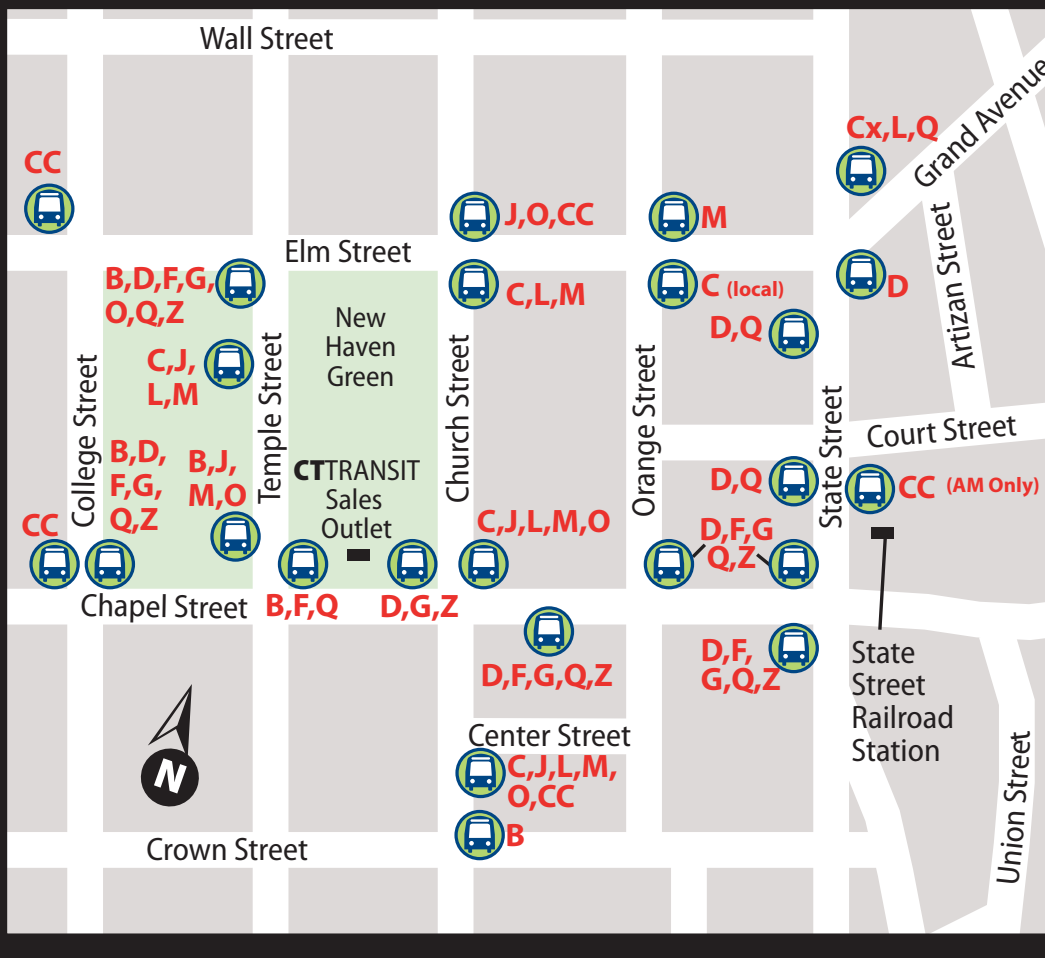

NEW HAVEN METRO AREA BUS SYSTEM MAP

ROUTE KEY

Service operated by **CTTRANSIT**, New Haven
203-624-0151 • www.cttransit.com

- B Whalley Avenue/Congress Avenue
- C North Haven
- D Grand Avenue/Dixwell Avenue
- F East Haven/West Chapel Street
- G Shelton Avenue/East Chapel Street
- J Whitney Avenue/Kimberly Avenue
- L North Branford
- M Washington Avenue/State Street
- R Route 1/Winchester Avenue
- S State Street/Edgewood Avenue
- Z Madison via Route 1
- Z Goffe Street/Sargent Drive
- Z Commuter Connection: Downtown
- Z Commuter Connection: Milford
- Z CT Post Flyer

Service operated by **MILFORD TRANSIT**
203-874-4507; www.milfordtransit.com

- MTD4 Milford Transit District Route 4
- C Commuter Connection: Milford
- C Coastal Link

- M3 Route Branch Terminus
- Express Portion of Route (no stops)

DOWNTOWN NEW HAVEN BUS STOPS DETALLE DEL CENTRO URBANO DE NEW HAVEN

Coastal Link
Milford Transit District
203-874-4507
www.milfordtransit.com

GBT
203-333-3031
www.ggbt.com

Norwalk Transit
203-852-0000
www.norwalktransit.com

Legend

- Shuttle Route
- * Shuttle Stop
- P Parking

Shuttle operates Monday through Friday