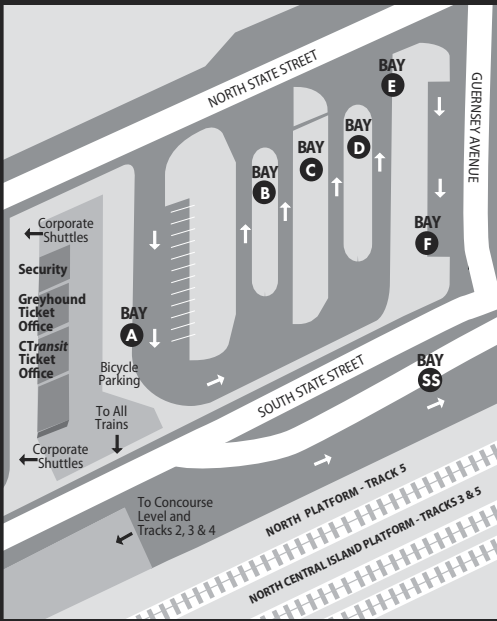

355 UCONN STAMFORD CONNECTOR

Bus Schedule Effective August 28, 2023

RAILROAD CONNECTIONS

Stamford Transportation Center

CTrail New Haven Line (Metro-North)
 CTrail Shore Line East
 Amtrak

For train schedule & fare information:

CTrail New Haven Line
 877-690-5114 • www.mta.info/mnr
 CTrail Shore Line East
 877-CT-RIDES • www.shorelineeast.com
 Amtrak
 800-USA-RAIL • www.mta.info/mnr

STEWART B. MCKINNEY TRANSPORTATION CENTER

STAMFORD RAILROAD STATION

- | | |
|---|--------------------------------------|
| 351 Stamford Connector:
Downtown Loop | 311 Port Chester |
| A 355 UCONN Stamford Connector | 312 West Main Street |
| 971 I-BUS Express:
Stamford/White Plains
Greyhound to NYC/Boston | 341 Norwalk |
| | E 342 East Main Street |
| | 344 Glenbrook Road |
| | 345 CT State Norwalk |
| | F 327 Shippan Avenue |
| 313 West Broad Street | |
| B 321 West Avenue | |
| 324 Fairfield Avenue | |
| 326 Pacific Street | |
| C 328 Cove Road | |
| 331 High Ridge Road | |
| D 333 Newfield Avenue | |
| 334 Hope Street | |
| 335 Washington Boulevard | |
| 336 Long Ridge Road | |