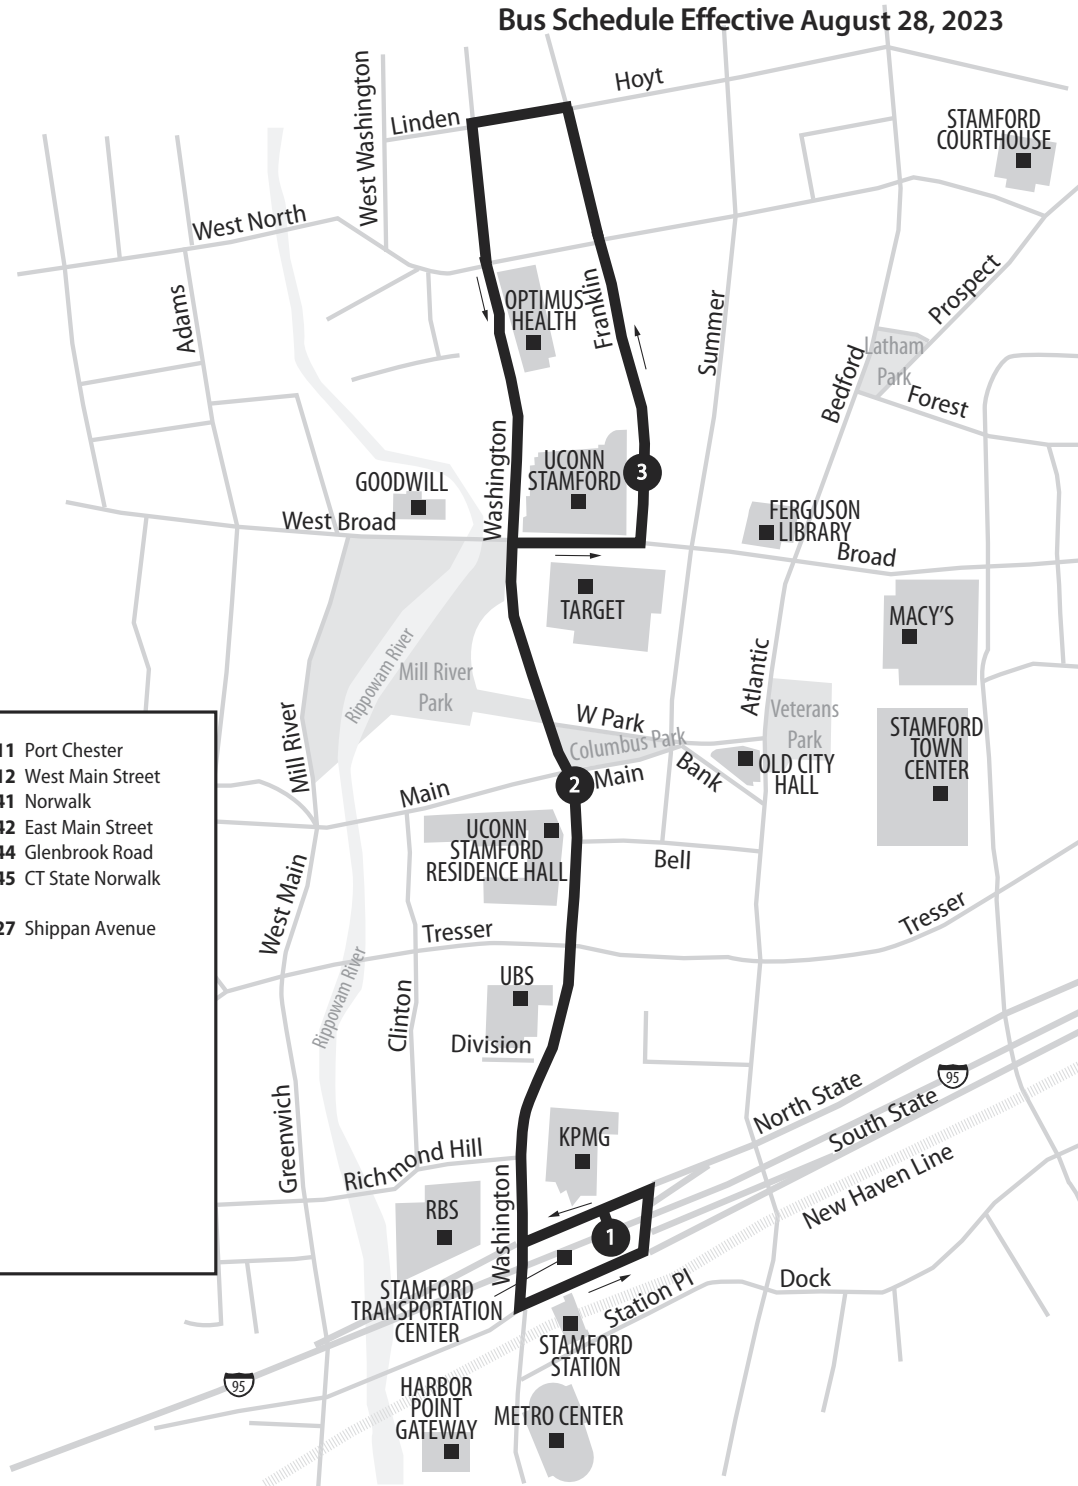

355 UCONN STAMFORD CONNECTOR

Bus Schedule Effective August 28, 2023

RAILROAD CONNECTIONS

Stamford Transportation Center

CTrail New Haven Line (Metro-North)
 CTrail Shore Line East
 Amtrak

For train schedule & fare information:

CTrail New Haven Line
 877-690-5114 • www.mta.info/mnr
 CTrail Shore Line East
 877-CT-RIDES • www.shorelineeast.com
 Amtrak
 800-USA-RAIL • www.mta.info/mnr

STEWART B. MCKINNEY TRANSPORTATION CENTER

STAMFORD RAILROAD STATION

- | | |
|---|--------------------------------------|
| 351 Stamford Connector:
Downtown Loop | 311 Port Chester |
| A 355 UCONN Stamford Connector | 312 West Main Street |
| 971 I-BUS Express:
Stamford/White Plains
Greyhound to NYC/Boston | 341 Norwalk |
| | E 342 East Main Street |
| | 344 Glenbrook Road |
| | 345 CT State Norwalk |
| | F 327 Shippan Avenue |
| 313 West Broad Street | |
| B 321 West Avenue | |
| 324 Fairfield Avenue | |
| 326 Pacific Street | |
| C 328 Cove Road | |
| 331 High Ridge Road | |
| D 333 Newfield Avenue | |
| 334 Hope Street | |
| 335 Washington Boulevard | |
| 336 Long Ridge Road | |