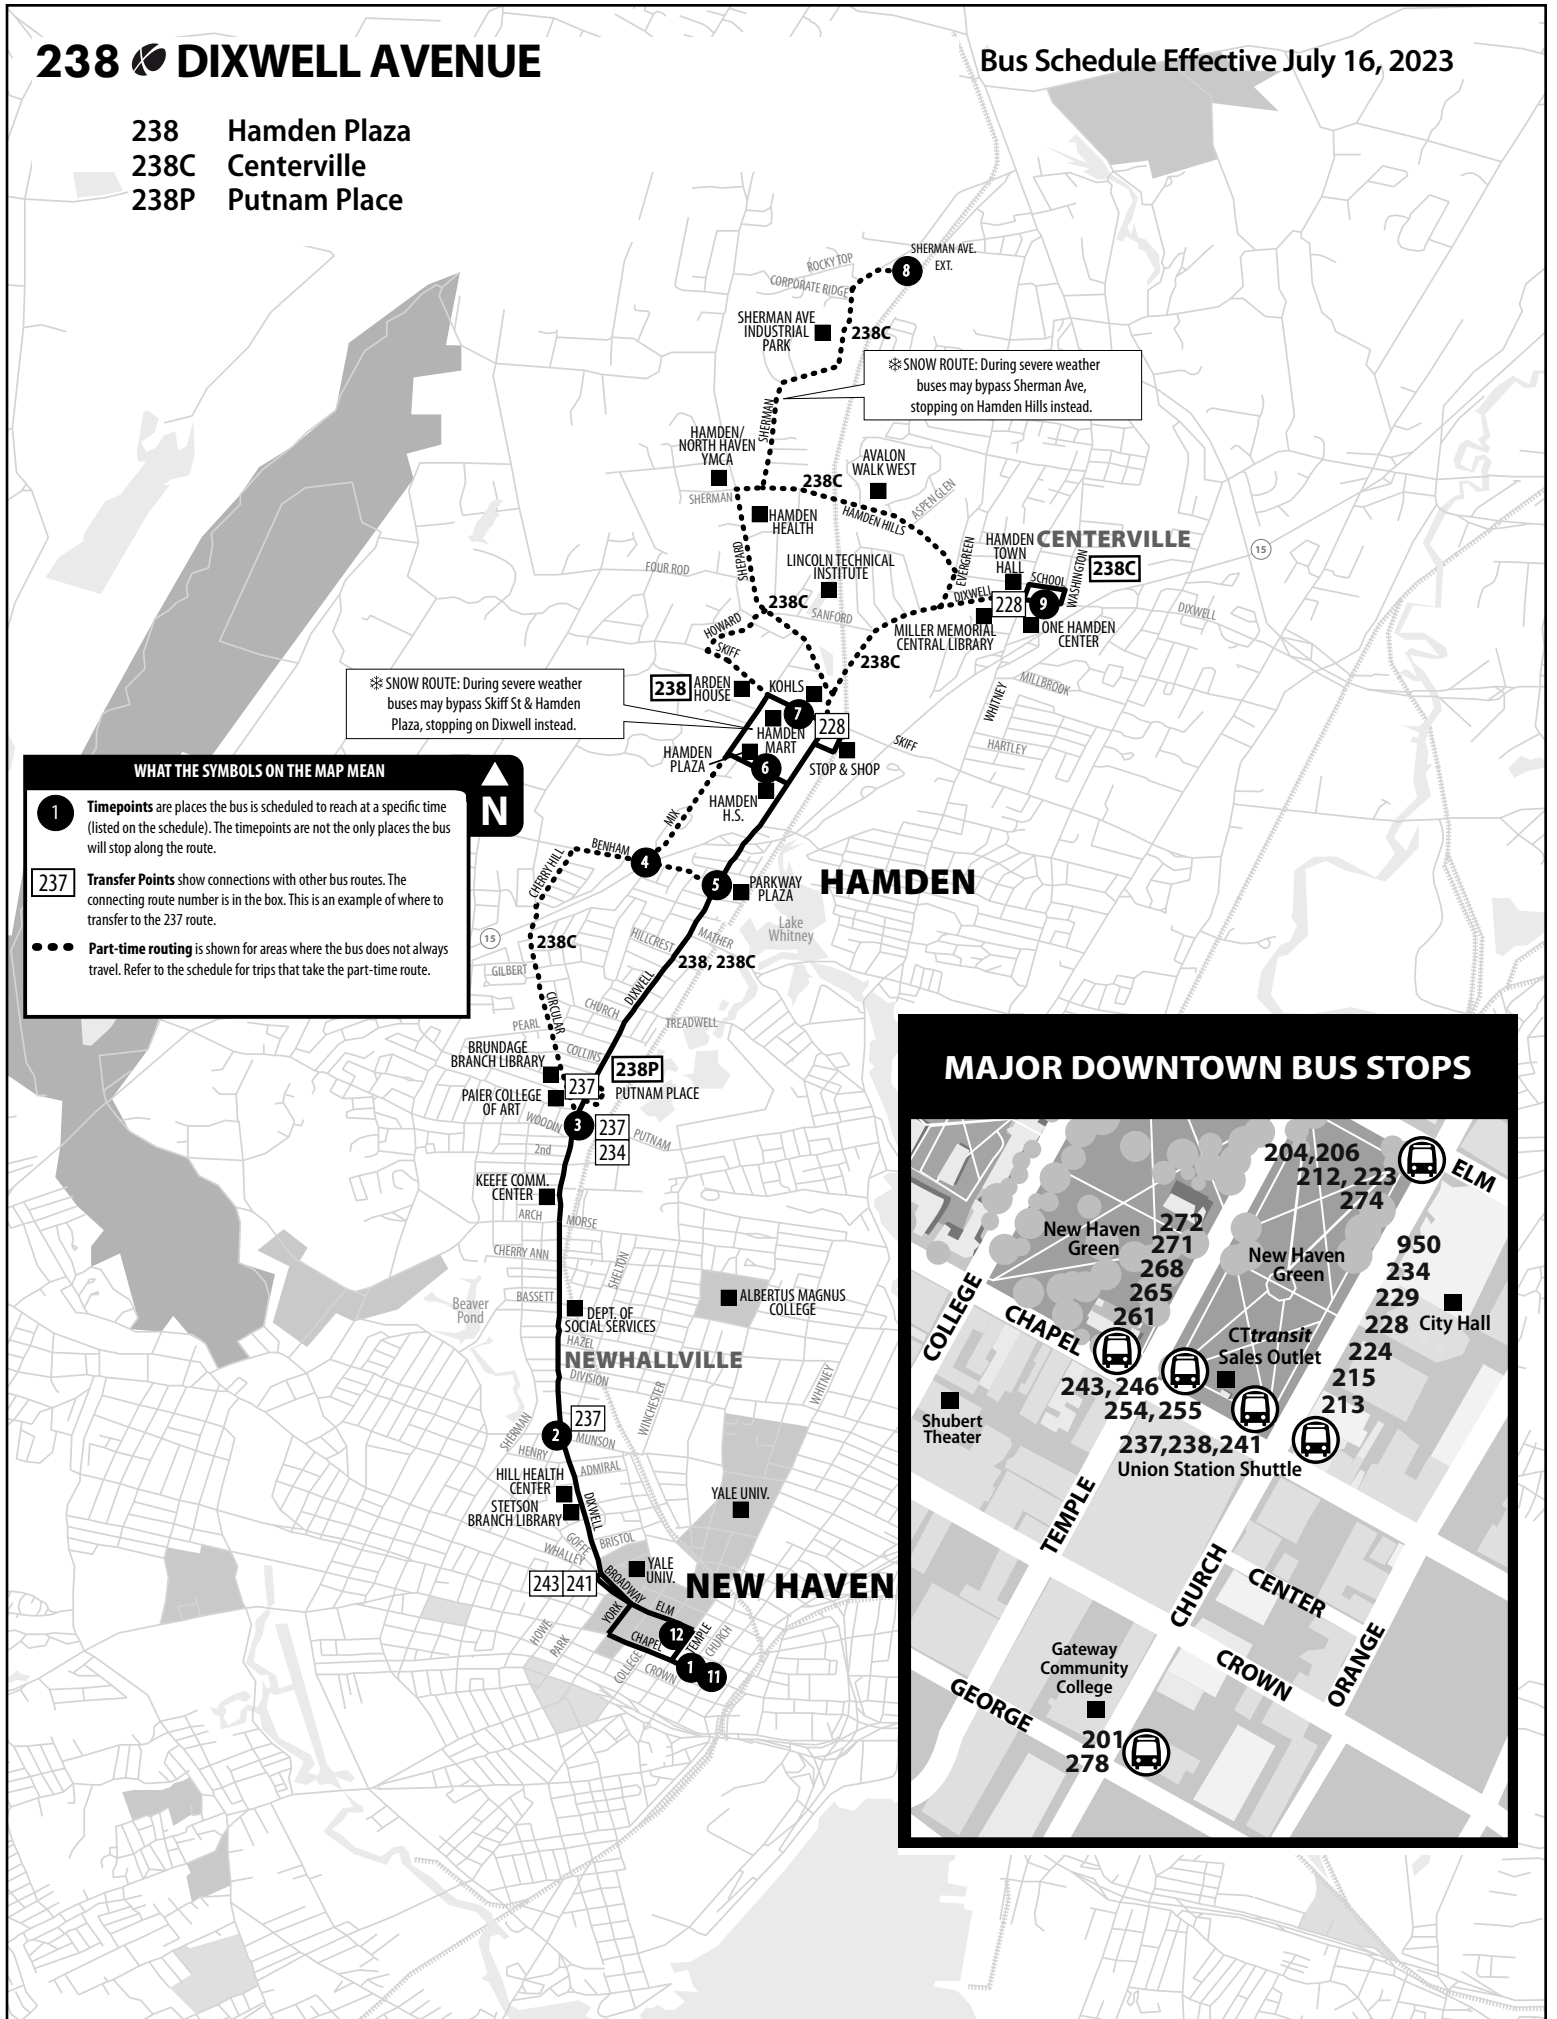

# 238 DIXWELL AVENUE

Bus Schedule Effective July 16, 2023

- 238 Hamden Plaza
- 238C Centerville
- 238P Putnam Place

❄️ SNOW ROUTE: During severe weather buses may bypass Sherman Ave, stopping on Hamden Hills instead.

❄️ SNOW ROUTE: During severe weather buses may bypass Skiff St & Hamden Plaza, stopping on Dixwell instead.

**WHAT THE SYMBOLS ON THE MAP MEAN**

- 1** Timepoints are places the bus is scheduled to reach at a specific time (listed on the schedule). The timepoints are not the only places the bus will stop along the route.
- 237** Transfer Points show connections with other bus routes. The connecting route number is in the box. This is an example of where to transfer to the 237 route.
- Part-time routing is shown for areas where the bus does not always travel. Refer to the schedule for trips that take the part-time route.

**MAJOR DOWNTOWN BUS STOPS**

- 204, 206, 212, 223, 274, 950
- New Haven Green 272, 271, 265, 261
- New Haven Green 234, 229, 228 City Hall, 224, 215, 213
- CTtransit Sales Outlet
- Union Station Shuttle 243, 246, 254, 255, 237, 238, 241
- Shubert Theater
- Yale Univ.
- Albertus Magnus College
- Dept. of Social Services
- Chapel 201, 278
- Gateway Community College