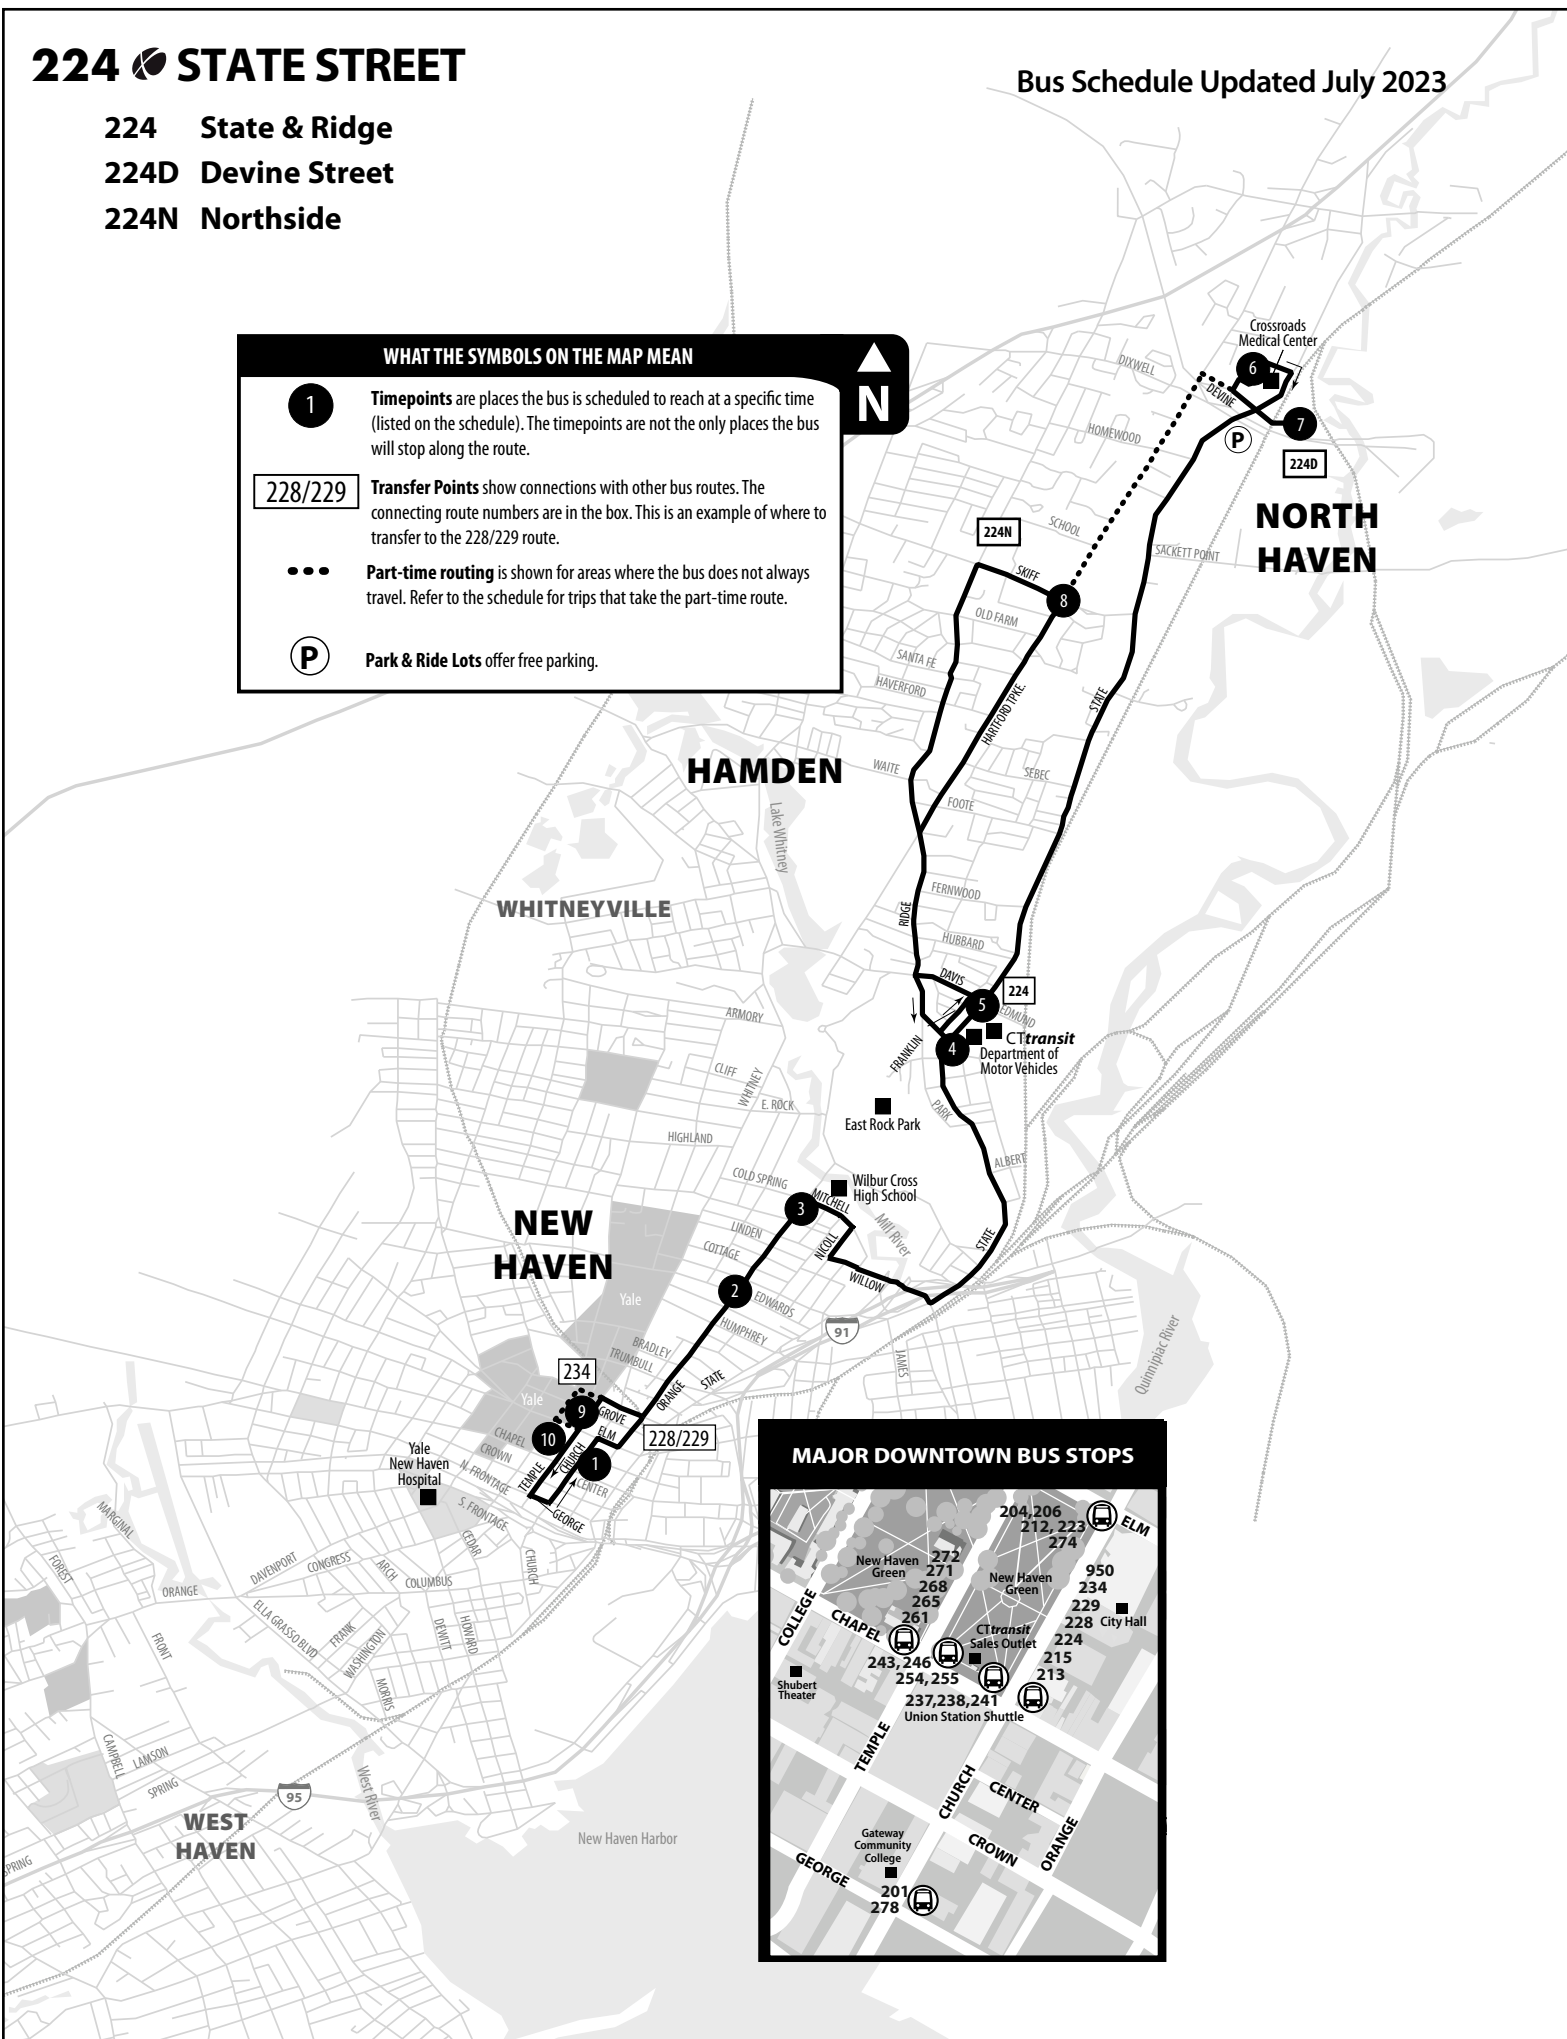

224 STATE STREET

Bus Schedule Updated July 2023

- 224 State & Ridge
- 224D Devine Street
- 224N Northside

WHAT THE SYMBOLS ON THE MAP MEAN

- 1** Timepoints are places the bus is scheduled to reach at a specific time (listed on the schedule). The timepoints are not the only places the bus will stop along the route.
- 228/229** Transfer Points show connections with other bus routes. The connecting route numbers are in the box. This is an example of where to transfer to the 228/229 route.
- ...** Part-time routing is shown for areas where the bus does not always travel. Refer to the schedule for trips that take the part-time route.
- P** Park & Ride Lots offer free parking.

MAJOR DOWNTOWN BUS STOPS