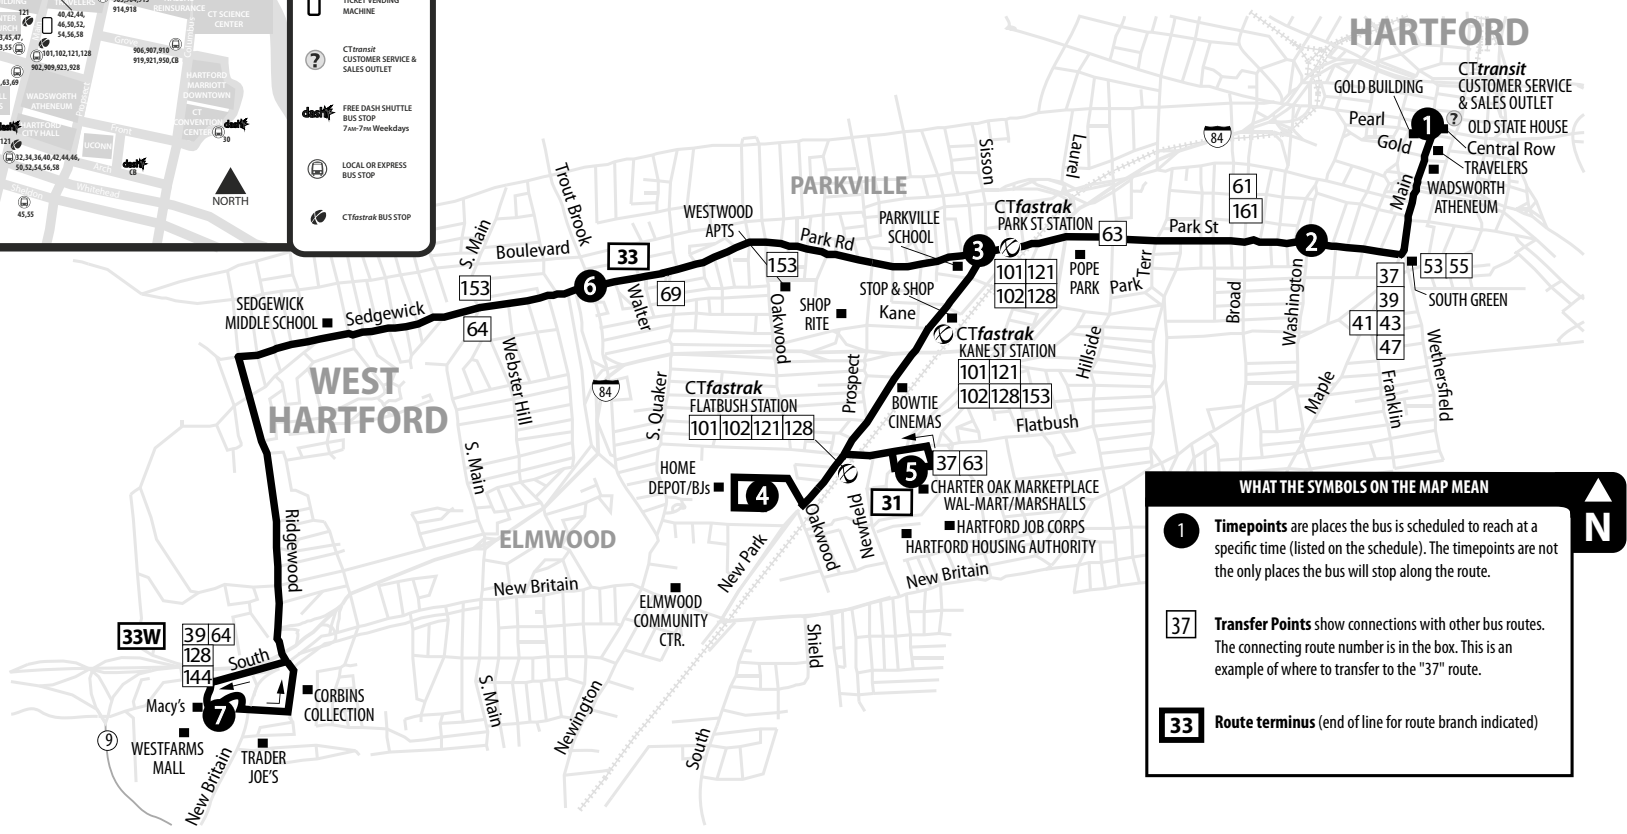

### DOWNTOWN HARTFORD

Connecting Routes

#### TRANSFER POLICY

Free transfers are valid for unlimited rides on local CTtransit & CTfastrak buses, going in any direction, for two hours from time issued, until printed time and date of expiration. A transfer is issued at the time the fare is paid upon boarding.

#### WHAT THE SYMBOLS ON THE MAP MEAN

**1** **Timepoints** are places the bus is scheduled to reach at a specific time (listed on the schedule). The timepoints are not the only places the bus will stop along the route.

**37** **Transfer Points** show connections with other bus routes. The connecting route number is in the box. This is an example of where to transfer to the "37" route.

**33** **Route terminus** (end of line for route branch indicated)