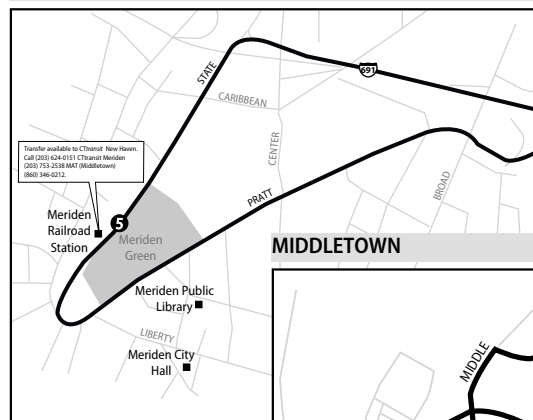

Timepoints & Bus Stops	Fare Zone	Fare Zone	Fare Zone		
NEW HAVEN	NEW HAVEN Union Station on Union Ave	NEW HAVEN	MERIDEN		
10					
9				Chapel St & State St	State St at Meriden Transit Center
8				Temple St at Center Church	MIDDLETOWN
7				Church St & Chapel St	Country Club Rd Park & Ride
6				Temple St & Grove St Church St & Grove St	
	NORTH HAVEN				
	Devine St Park & Ride				

Continued on Page 2

NEW HAVEN

NORTH HAVEN

MERIDEN

MIDDLETOWN

Continued from Page 1

WHAT THE SYMBOLS ON THE MAP MEAN

- 1** Timepoints are places the bus is scheduled to reach at a specific time (listed on the schedule). The timepoints are not the only places the bus will stop along the route.
- P** Park & Ride Lots offer free parking.
- Bus Stop

ZONES TRAVELED	ONE-WAY FARE
2 Zones	\$3.20
3 Zones	\$4.10
4 Zones	\$5.00
5+ Zones	\$6.00

Minimum fare for travel within one zone is \$3.20

CTrail Hartford Line single ride, weekly & monthly tickets are valid as fare payment on **Route 950**. A Plus Bus ticket is required on all other CTtransit routes.