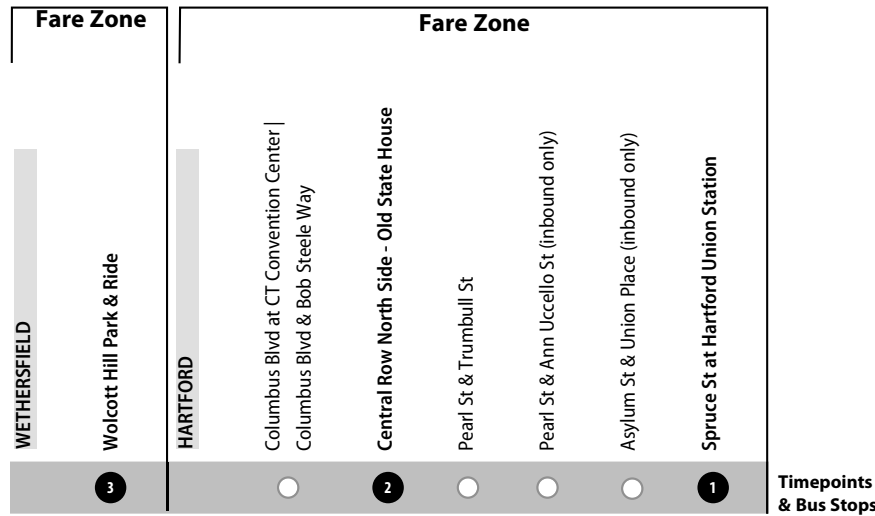

Timepoints & Bus Stops	Fare Zone	Fare Zone	Fare Zone		
NEW HAVEN	NEW HAVEN Union Station on Union Ave	NEW HAVEN	MERIDEN		
10					
9				Chapel St & State St	State St at Meriden Transit Center
8				Temple St at Center Church	MIDDLETOWN
7				Church St & Chapel St	Country Club Rd Park & Ride
6				Temple St & Grove St Church St & Grove St	
	NORTH HAVEN				
	Devine St Park & Ride				

Continued on Page 2

NEW HAVEN

NORTH HAVEN

MERIDEN

MIDDLETOWN

Continued from Page 1

WHAT THE SYMBOLS ON THE MAP MEAN

- 1** Timepoints are places the bus is scheduled to reach at a specific time (listed on the schedule). The timepoints are not the only places the bus will stop along the route.
- P** Park & Ride Lots offer free parking.
- Bus Stop

ZONES TRAVELED	ONE-WAY FARE
2 Zones	\$3.20
3 Zones	\$4.10
4 Zones	\$5.00
5+ Zones	\$6.00

Minimum fare for travel within one zone is \$3.20

CTrail Hartford Line single ride, weekly & monthly tickets are valid as fare payment on **Route 950**. A Plus Bus ticket is required on all other CTtransit routes.