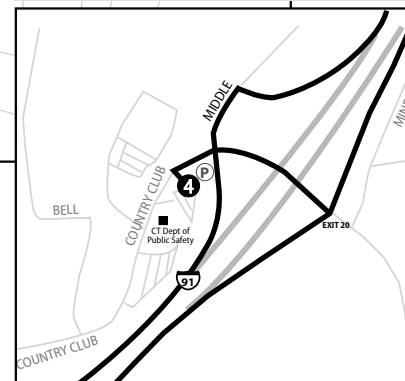

Timepoints & Bus Stops	Fare Zone	Fare Zone	Fare Zone		
NEW HAVEN	NEW HAVEN Union Station on Union Ave	NEW HAVEN	MERIDEN		
10					
9				Chapel St & State St	State St at Meriden Transit Center
8				Temple St at Center Church	MIDDLETOWN
7				Church St & Chapel St	Country Club Rd Park & Ride
6				Temple St & Grove St Church St & Grove St	
	NORTH HAVEN				
	Devine St Park & Ride				

Continued on Page 2

NEW HAVEN

NORTH HAVEN

MERIDEN

MIDDLETOWN

Continued from Page 1

WHAT THE SYMBOLS ON THE MAP MEAN

- 1** Timepoints are places the bus is scheduled to reach at a specific time (listed on the schedule). The timepoints are not the only places the bus will stop along the route.
- P** Park & Ride Lots offer free parking.
- Bus Stop

ZONES TRAVELED	ONE-WAY FARE
2 Zones	\$3.20
3 Zones	\$4.10
4 Zones	\$5.00
5+ Zones	\$6.00

Minimum fare for travel within one zone is \$3.20

CTrail Hartford Line single ride, weekly & monthly tickets are valid as fare payment on **Route 950**. A Plus Bus ticket is required on all other CTtransit routes.