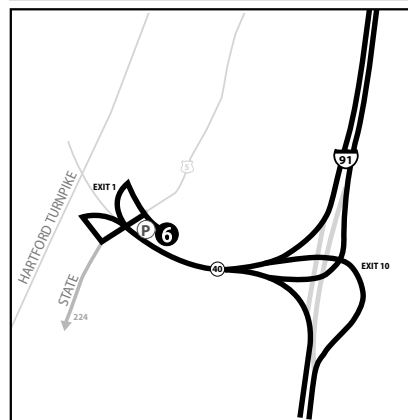

Timepoints & Bus Stops	Fare Zone	Fare Zone	Fare Zone		
NEW HAVEN	NEW HAVEN Union Station on Union Ave	NEW HAVEN	MERIDEN		
10					
9				Chapel St & State St	State St at Meriden Transit Center
8				Temple St at Center Church	MIDDLETOWN
7				Church St & Chapel St	Country Club Rd Park & Ride
6				Temple St & Grove St Church St & Grove St	
	NORTH HAVEN				
	Devine St Park & Ride				

Continued on Page 2

NEW HAVEN

NORTH HAVEN

MERIDEN

MIDDLETOWN

Continued from Page 1

WHAT THE SYMBOLS ON THE MAP MEAN

- 1** Timepoints are places the bus is scheduled to reach at a specific time (listed on the schedule). The timepoints are not the only places the bus will stop along the route.
- P** Park & Ride Lots offer free parking.
- Bus Stop

ZONES TRAVELED	ONE-WAY FARE
2 Zones	\$3.20
3 Zones	\$4.10
4 Zones	\$5.00
5+ Zones	\$6.00

Minimum fare for travel within one zone is \$3.20

CTrail Hartford Line single ride, weekly & monthly tickets are valid as fare payment on **Route 950**. A Plus Bus ticket is required on all other CTtransit routes.