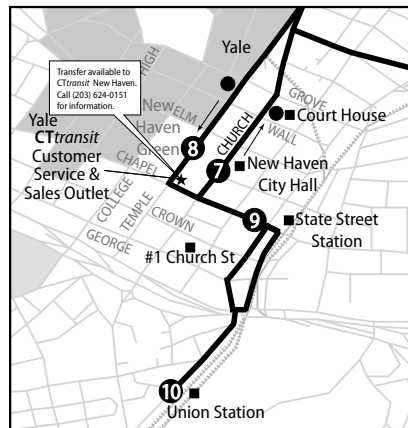

Timepoints & Bus Stops	Fare Zone	Fare Zone	Fare Zone		
NEW HAVEN	NEW HAVEN Union Station on Union Ave	NEW HAVEN	MERIDEN		
10					
9				Chapel St & State St	State St at Meriden Transit Center
8				Temple St at Center Church	MIDDLETOWN
7				Church St & Chapel St	Country Club Rd Park & Ride
6				Temple St & Grove St Church St & Grove St	
	NORTH HAVEN				
	Devine St Park & Ride				

Continued on Page 2

NEW HAVEN

NORTH HAVEN

MERIDEN

MIDDLETOWN

Continued from Page 1

WHAT THE SYMBOLS ON THE MAP MEAN

- 1** Timepoints are places the bus is scheduled to reach at a specific time (listed on the schedule). The timepoints are not the only places the bus will stop along the route.
- P** Park & Ride Lots offer free parking.
- Bus Stop

ZONES TRAVELED	ONE-WAY FARE
2 Zones	\$3.20
3 Zones	\$4.10
4 Zones	\$5.00
5+ Zones	\$6.00

Minimum fare for travel within one zone is \$3.20

CTrail Hartford Line single ride, weekly & monthly tickets are valid as fare payment on **Route 950**. A Plus Bus ticket is required on all other CTtransit routes.