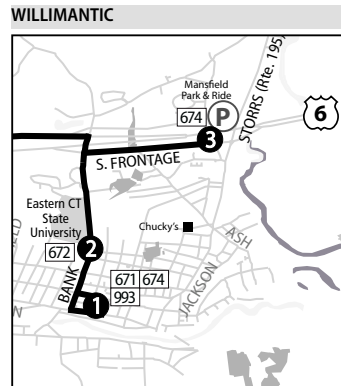

918 WILLIMANTIC—COVENTRY EXPRESS

Bus Schedule Effective August 22, 2021

	Fare Zone				Fare Zone				Fare Zone				Fare Zone				Fare Zone										
Timepoints & Bus Stops	KILLINGLY	Killingly Commons at Stop & Shop	BROOKLYN	Walmart	WILLIMANTIC	Main St & Bank St	High St & Eastern Rd	MANSFIELD	Mansfield Park & Ride	COLUMBIA	Columbia Park & Ride	ANDOVER	Andover Park & Ride	COVENTRY	Second Congregational Park & Ride	BOLTON	Bolton Park & Ride	MANCHESTER	Main St at Center Memorial Park	HARTFORD	Central Row North Side - Old State House	Pearl St & Trumbull St	Pearl St & Ann Uccello St	Asylum St & Union Place	Union Station Bus Terminal	Timepoints & Bus Stops	
	13		12	11	10	9	8	7	6	5	2	1															

WHAT THE SYMBOLS ON THE MAP MEAN

- 1** Timepoints are places the bus is scheduled to reach at a specific time (listed on the schedule). The timepoints are not the only places the bus will stop along the route.
- P** Park & Ride Lots offer free parking.
- Bus Stop

ZONES TRAVELED	ONE-WAY FARE
2 Zones	\$3.20
3 Zones	\$4.10
4 Zones	\$5.00
5 Zones	\$6.00
Minimum fare for travel within one zone is \$3.20	