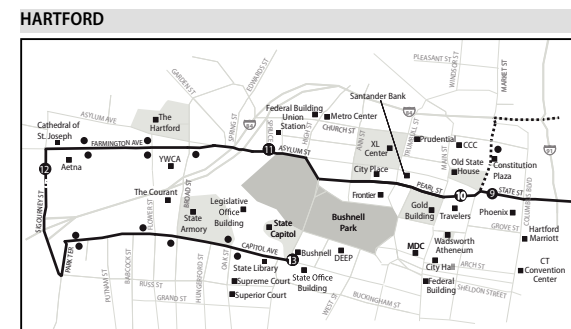

918 WILLIMANTIC—COVENTRY EXPRESS

Bus Schedule Effective August 22, 2021

	Fare Zone				Fare Zone				Fare Zone				Fare Zone				Fare Zone										
Timepoints & Bus Stops	KILLINGLY	Killingly Commons at Stop & Shop	BROOKLYN	Walmart	WILLIMANTIC	Main St & Bank St	High St & Eastern Rd	MANSFIELD	Mansfield Park & Ride	COLUMBIA	Columbia Park & Ride	ANDOVER	Andover Park & Ride	COVENTRY	Second Congregational Park & Ride	BOLTON	Bolton Park & Ride	MANCHESTER	Main St at Center Memorial Park	HARTFORD	Central Row North Side - Old State House	Pearl St & Trumbull St	Pearl St & Ann Uccello St	Asylum St & Union Place	Union Station Bus Terminal	Timepoints & Bus Stops	
	13		12	11	10	9	8	7	6	5	2	1															

WHAT THE SYMBOLS ON THE MAP MEAN

- 1** Timepoints are places the bus is scheduled to reach at a specific time (listed on the schedule). The timepoints are not the only places the bus will stop along the route.
- P** Park & Ride Lots offer free parking.
- Bus Stop

ZONES TRAVELED	ONE-WAY FARE
2 Zones	\$3.20
3 Zones	\$4.10
4 Zones	\$5.00
5 Zones	\$6.00
Minimum fare for travel within one zone is \$3.20	