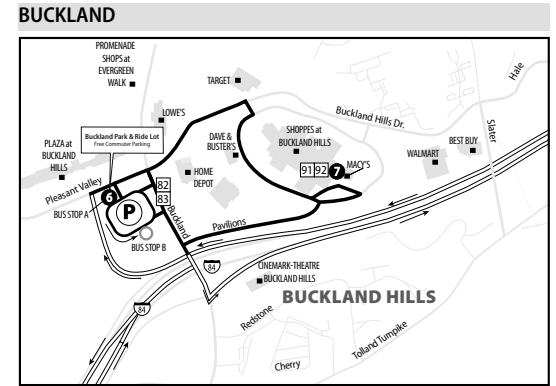

# 903 BUCKLAND-VERNON EXPRESS

# 913 BUCKLAND-STORRS EXPRESS

Timepoints & Bus Stops	Fare Zone	Fare Zone	Fare Zone
STORRS	Nash-Zimmer Transportation Center	COVENTRY	Main St at Center Memorial Park   Main St & Pearl St
16	EO Smith High School (outbound only)	Second Congregational Park & Ride	Shoppes at Buckland Hills
15	UCONN East Campus at Whitney Hall   Great Lawn	TOLLAND	Buckland Park & Ride - Bus Stop A
	Storrs Rd & Middle Tpke	Tolland Park & Ride	Buckland Park & Ride - Bus Stop B
		VERNON	
		Reservoir Rd Park & Ride	
		Vernon Park & Ride	
		Green Circle Rd Park & Ride	
		BOLTON	
		Bolton Park & Ride	
		MANCHESTER	

Continued on Page 2

Continued from  
Page 1

**Timepoints  
& Bus Stops**

**HARTFORD**

**WHAT THE SYMBOLS ON THE MAP MEAN**

- 1** Timepoints are places the bus is scheduled to reach at a specific time (listed on the schedule). The timepoints are not the only places the bus will stop along the route.
- P** Park & Ride Lots offer free parking.
- Bus Stop

ZONES TRAVELED	ONE-WAY FARE
2 Zones	\$3.20
3 Zones	\$4.10
4 Zones	\$5.00
Minimum fare for travel within one zone is \$3.20	