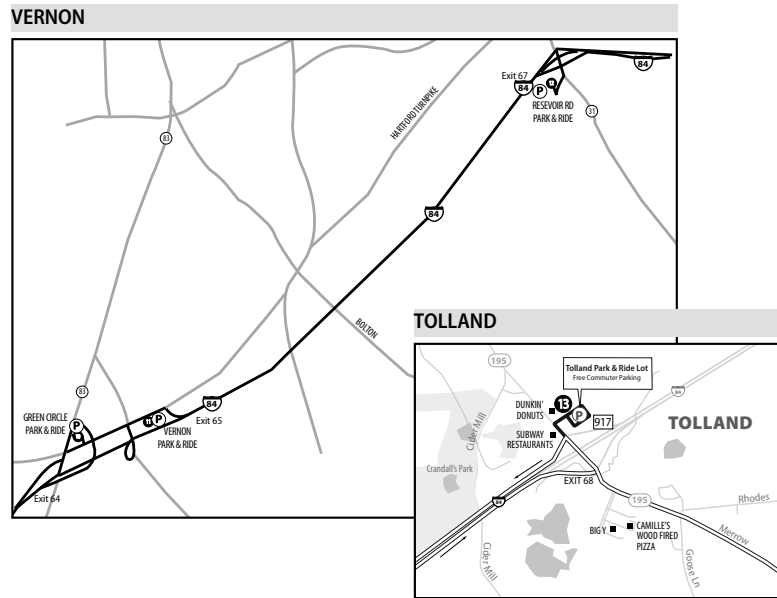

# 903 BUCKLAND-VERNON EXPRESS

# 913 BUCKLAND-STORRS EXPRESS

Timepoints & Bus Stops	Fare Zone	Fare Zone	Fare Zone
STORRS	Nash-Zimmer Transportation Center	COVENTRY	Main St at Center Memorial Park   Main St & Pearl St
16	EO Smith High School (outbound only)	Second Congregational Park & Ride	Shoppes at Buckland Hills
15	UCONN East Campus at Whitney Hall   Great Lawn	TOLLAND	Buckland Park & Ride - Bus Stop A
	Storrs Rd & Middle Tpke	Tolland Park & Ride	Buckland Park & Ride - Bus Stop B
		VERNON	
		Reservoir Rd Park & Ride	
		Vernon Park & Ride	
		Green Circle Rd Park & Ride	
		BOLTON	
		Bolton Park & Ride	
		MANCHESTER	

Continued on Page 2

Continued from  
Page 1

**Timepoints  
& Bus Stops**

**HARTFORD**

**WHAT THE SYMBOLS ON THE MAP MEAN**

- 1** Timepoints are places the bus is scheduled to reach at a specific time (listed on the schedule). The timepoints are not the only places the bus will stop along the route.
- P** Park & Ride Lots offer free parking.
- Bus Stop

ZONES TRAVELED	ONE-WAY FARE
2 Zones	\$3.20
3 Zones	\$4.10
4 Zones	\$5.00
Minimum fare for travel within one zone is \$3.20	