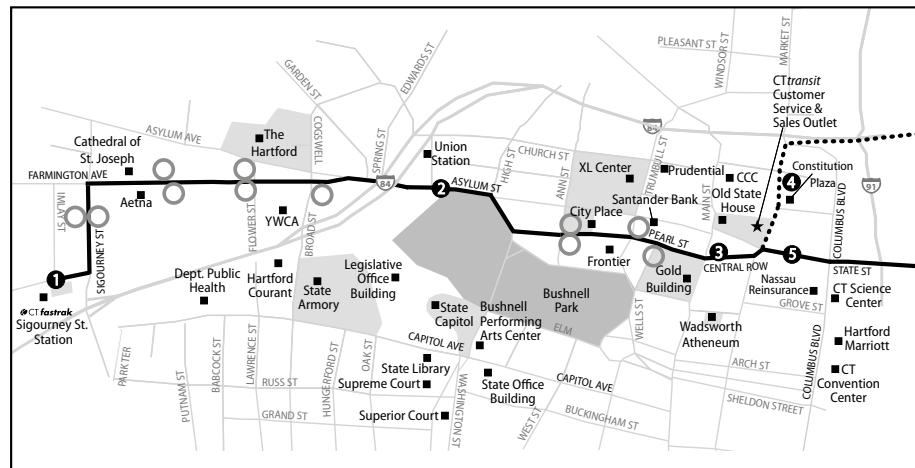

# 903 BUCKLAND-VERNON EXPRESS

# 913 BUCKLAND-STORRS EXPRESS

Timepoints & Bus Stops	Fare Zone	Fare Zone	Fare Zone
STORRS	Nash-Zimmer Transportation Center	COVENTRY	Main St at Center Memorial Park   Main St & Pearl St
16	EO Smith High School (outbound only)	Second Congregational Park & Ride	Shoppes at Buckland Hills
15	UCONN East Campus at Whitney Hall   Great Lawn	TOLLAND	Buckland Park & Ride - Bus Stop A
	Storrs Rd & Middle Tpke	Tolland Park & Ride	Buckland Park & Ride - Bus Stop B
		VERNON	
		Reservoir Rd Park & Ride	
		Vernon Park & Ride	
		Green Circle Rd Park & Ride	
		BOLTON	
		Bolton Park & Ride	
		MANCHESTER	

Continued on Page 2

Continued from  
Page 1

**Timepoints  
& Bus Stops**

**HARTFORD**

**WHAT THE SYMBOLS ON THE MAP MEAN**

- 1** Timepoints are places the bus is scheduled to reach at a specific time (listed on the schedule). The timepoints are not the only places the bus will stop along the route.
- P** Park & Ride Lots offer free parking.
- Bus Stop

ZONES TRAVELED	ONE-WAY FARE
2 Zones	\$3.20
3 Zones	\$4.10
4 Zones	\$5.00
Minimum fare for travel within one zone is \$3.20	