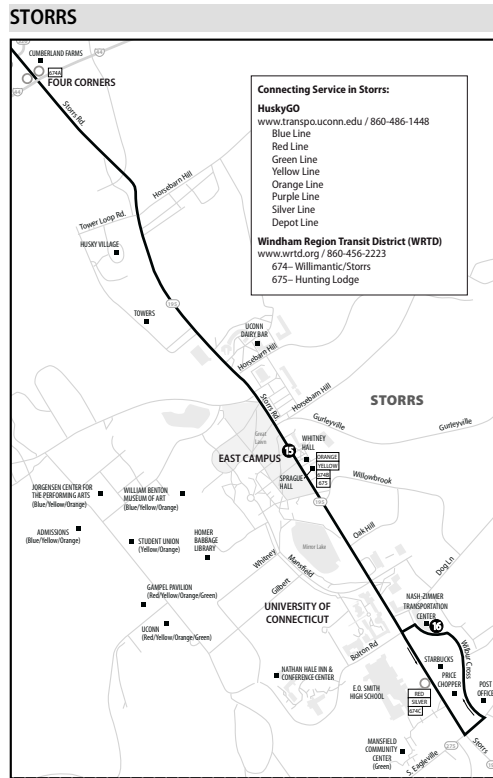

# 903 BUCKLAND-VERNON EXPRESS

# 913 BUCKLAND-STORRS EXPRESS

Timepoints & Bus Stops	Fare Zone	Fare Zone	Fare Zone
STORRS	Nash-Zimmer Transportation Center	COVENTRY	Main St at Center Memorial Park   Main St & Pearl St
16	EO Smith High School (outbound only)	Second Congregational Park & Ride	Shoppes at Buckland Hills
15	UCONN East Campus at Whitney Hall   Great Lawn	TOLLAND	Buckland Park & Ride - Bus Stop A
	Storrs Rd & Middle Tpke	Tolland Park & Ride	Buckland Park & Ride - Bus Stop B
		VERNON	
		Reservoir Rd Park & Ride	
		Vernon Park & Ride	
		Green Circle Rd Park & Ride	
		BOLTON	
		Bolton Park & Ride	
		MANCHESTER	

Continued on Page 2

Continued from  
Page 1

**Timepoints  
& Bus Stops**

**HARTFORD**

**WHAT THE SYMBOLS ON THE MAP MEAN**

- 1** Timepoints are places the bus is scheduled to reach at a specific time (listed on the schedule). The timepoints are not the only places the bus will stop along the route.
- P** Park & Ride Lots offer free parking.
- Bus Stop

ZONES TRAVELED	ONE-WAY FARE
2 Zones	\$3.20
3 Zones	\$4.10
4 Zones	\$5.00
Minimum fare for travel within one zone is \$3.20	