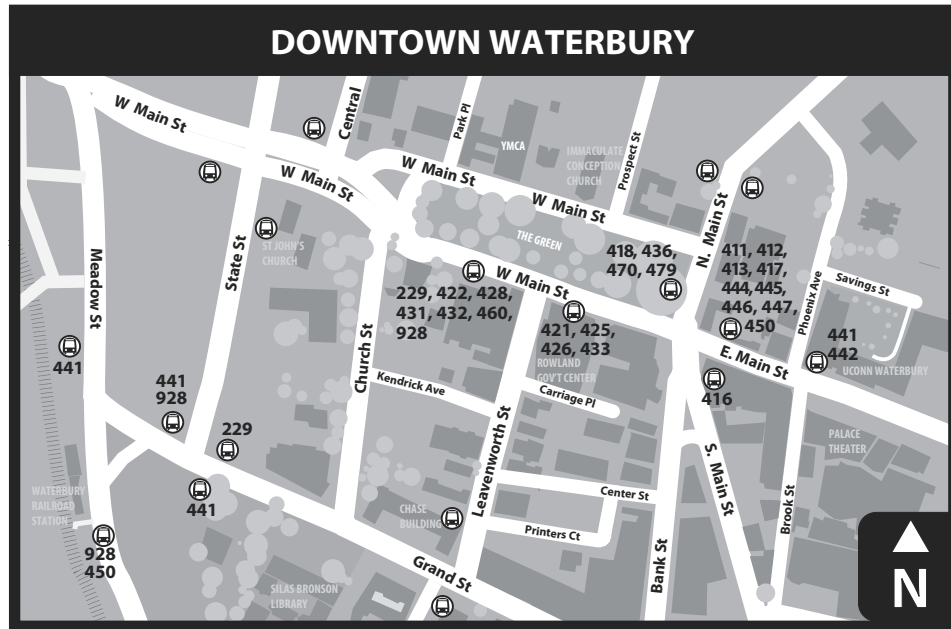

425 MERIDEN ROAD

Bus Schedule Effective February 20, 2023

928 EXPRESS

CTtransit Express Route 928 Waterbury, Cheshire, Southington, New Britain & Hartford make the following stops in greater Waterbury:

- Waterbury Railroad Station (connection to Metro-North Waterbury Branch)
- Field & Grand Streets at Waterbury City Hall
- Meadow Street at Waterbury Superior Court
- West Main Street at Waterbury Green (Exchange Place; connection to CTtransit Waterbury local routes)
- East Main Street at UConn Waterbury
- South Elm Street at St. Mary's Hospital
- Waterbury/Hamilton Avenue Park & Ride (I-84 Exit 23)
- Cheshire/Route 70 Park & Ride (I-84 Exit 26)

The 928 Express operates seven days a week.