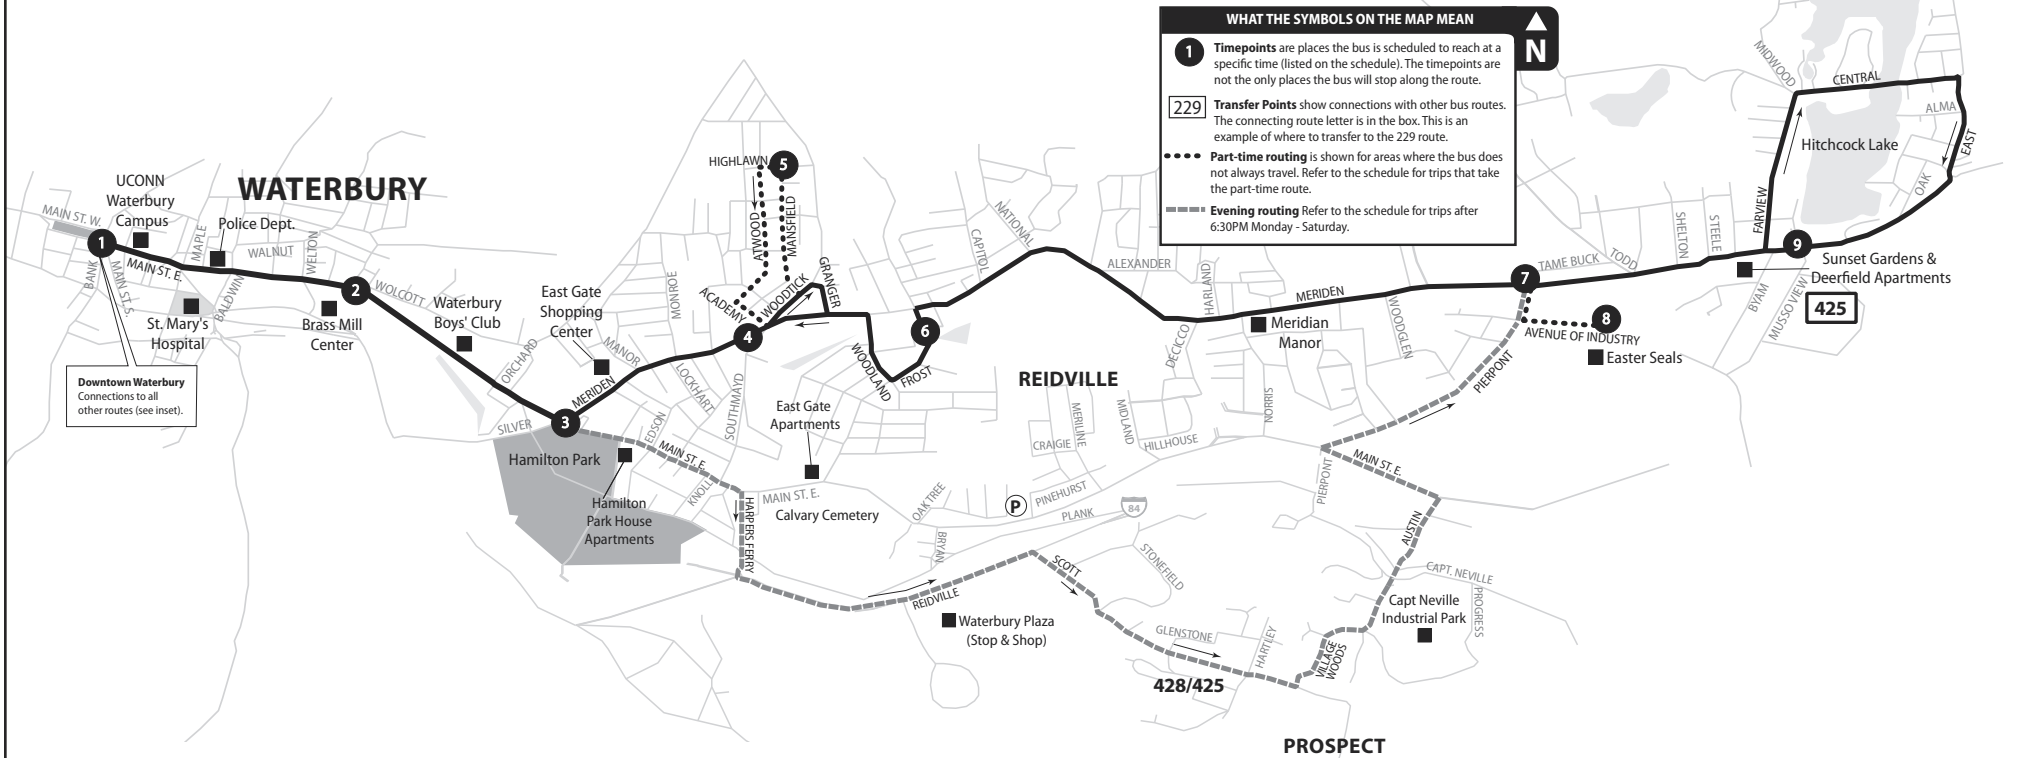

425 MERIDEN ROAD

Bus Schedule Effective February 20, 2023

928 EXPRESS

CTtransit Express Route 928 Waterbury, Cheshire, Southington, New Britain & Hartford make the following stops in greater Waterbury:

- Waterbury Railroad Station (connection to Metro-North Waterbury Branch)
- Field & Grand Streets at Waterbury City Hall
- Meadow Street at Waterbury Superior Court
- West Main Street at Waterbury Green (Exchange Place; connection to CTtransit Waterbury local routes)
- East Main Street at UConn Waterbury
- South Elm Street at St. Mary's Hospital
- Waterbury/Hamilton Avenue Park & Ride (I-84 Exit 23)
- Cheshire/Route 70 Park & Ride (I-84 Exit 26)

The 928 Express operates seven days a week.