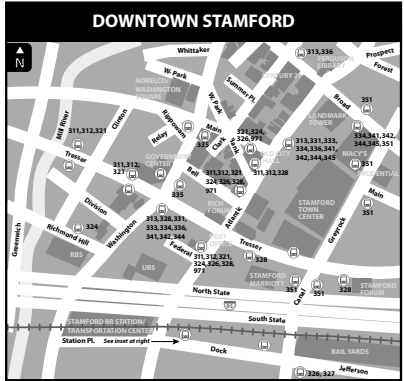

335 Transfer Points show connections with other bus routes. The connecting route number is in the box. This is an example of where to transfer to the "335" route.

••• Part-time routing is shown for areas where the bus does not always travel. Refer to the schedule for trips that take the part-time route.

331 Terminus shows the last stop for a branch of this bus route.

RAILROAD CONNECTIONS

Stamford Transportation Center
 CTrail New Haven Line (Metro-North)
 CTrail Shore Line East
 Amtrak

For train schedule & fare information:

CTrail New Haven Line
 877-690-5114 • www.mta.info/mnr

CTrail Shore Line East
 877-CT-RIDES • www.shorelineeast.com

Amtrak
 800-USA-RAIL • www.mta.info/mnr

- | | |
|--|----------------------|
| 351 Stamford Connector: Downtown Loop | 311 Port Chester |
| 355 UConn Stamford Connector | 312 West Main Street |
| 971 I-BUS Express: Stamford/White Plains Greyhound to NYC/Boston | 341 Norwalk |
| | 342 East Main Street |
| | 344 Glenbrook Road |
| | 345 NCC Flyer |
| | 327 Shippin Avenue |
| 313 West Broad Street | |
| 321 West Avenue | |
| 324 Fairfield Avenue | |
| 326 Pacific Street | |
| 328 Cove Road | |
| 331 High Ridge Road | |
| 333 Newfield Avenue | |
| 334 Hope Street | |
| 335 Washington Boulevard | |
| 336 Long Ridge Road | |