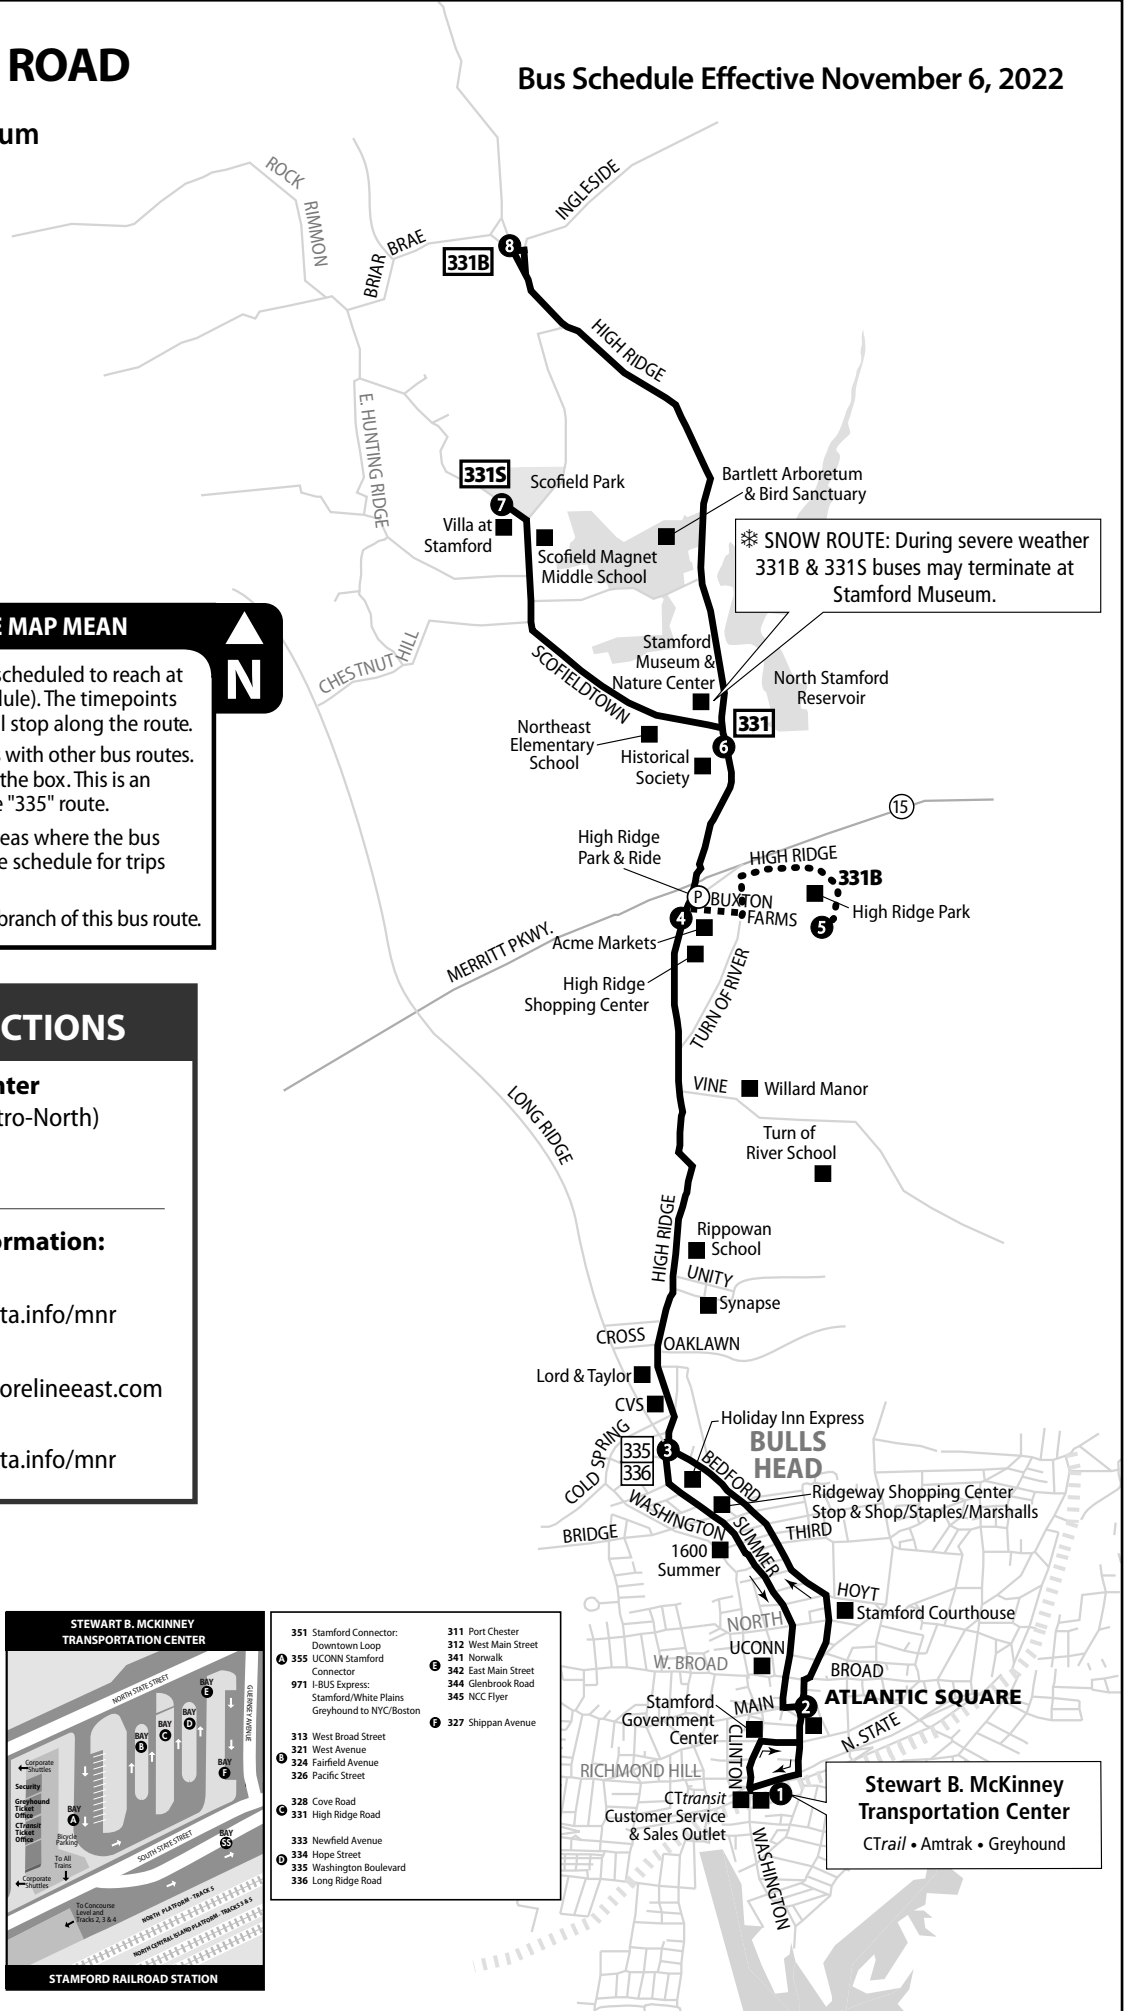

331 HIGH RIDGE ROAD

Bus Schedule Effective November 6, 2022

- 331 Stamford Museum
- 331B Briar Brae Rd
- 331S Smith House

WHAT THE SYMBOLS ON THE MAP MEAN

1 Timepoints are places the bus is scheduled to reach at a specific time (listed on the schedule). The timepoints are not the only places the bus will stop along the route.

335 Transfer Points show connections with other bus routes. The connecting route number is in the box. This is an example of where to transfer to the "335" route.

••• Part-time routing is shown for areas where the bus does not always travel. Refer to the schedule for trips that take the part-time route.

331 Terminus shows the last stop for a branch of this bus route.

RAILROAD CONNECTIONS

Stamford Transportation Center
 CTrail New Haven Line (Metro-North)
 CTrail Shore Line East
 Amtrak

For train schedule & fare information:

CTrail New Haven Line
 877-690-5114 • www.mta.info/mnr

CTrail Shore Line East
 877-CT-RIDES • www.shorelineeast.com

Amtrak
 800-USA-RAIL • www.mta.info/mnr

- | | |
|--|----------------------|
| 351 Stamford Connector: Downtown Loop | 311 Port Chester |
| 355 UConn Stamford Connector | 312 West Main Street |
| 971 I-BUS Express: Stamford/White Plains Greyhound to NYC/Boston | 341 Norwalk |
| | 342 East Main Street |
| | 344 Glenbrook Road |
| | 345 NCC Flyer |
| | 327 Shippin Avenue |
| 313 West Broad Street | |
| 321 West Avenue | |
| 324 Fairfield Avenue | |
| 326 Pacific Street | |
| 328 Cove Road | |
| 331 High Ridge Road | |
| 333 Newfield Avenue | |
| 334 Hope Street | |
| 335 Washington Boulevard | |
| 336 Long Ridge Road | |