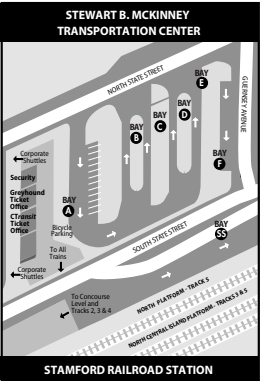

335 Transfer Points show connections with other bus routes. The connecting route number is in the box. This is an example of where to transfer to the "335" route.

••• Part-time routing is shown for areas where the bus does not always travel. Refer to the schedule for trips that take the part-time route.

331 Terminus shows the last stop for a branch of this bus route.

RAILROAD CONNECTIONS

Stamford Transportation Center
 CTrail New Haven Line (Metro-North)
 CTrail Shore Line East
 Amtrak

For train schedule & fare information:

CTrail New Haven Line
 877-690-5114 • www.mta.info/mnr

CTrail Shore Line East
 877-CT-RIDES • www.shorelineeast.com

Amtrak
 800-USA-RAIL • www.mta.info/mnr

- | | |
|--|----------------------|
| 351 Stamford Connector: Downtown Loop | 311 Port Chester |
| 355 UConn Stamford Connector | 312 West Main Street |
| 971 I-BUS Express: Stamford/White Plains Greyhound to NYC/Boston | 341 Norwalk |
| | 342 East Main Street |
| | 344 Glenbrook Road |
| | 345 NCC Flyer |
| | 327 Shippin Avenue |
| 313 West Broad Street | |
| 321 West Avenue | |
| 324 Fairfield Avenue | |
| 326 Pacific Street | |
| 328 Cove Road | |
| 331 High Ridge Road | |
| 333 Newfield Avenue | |
| 334 Hope Street | |
| 335 Washington Boulevard | |
| 336 Long Ridge Road | |

Stewart B. McKinney Transportation Center
 CTrail • Amtrak • Greyhound