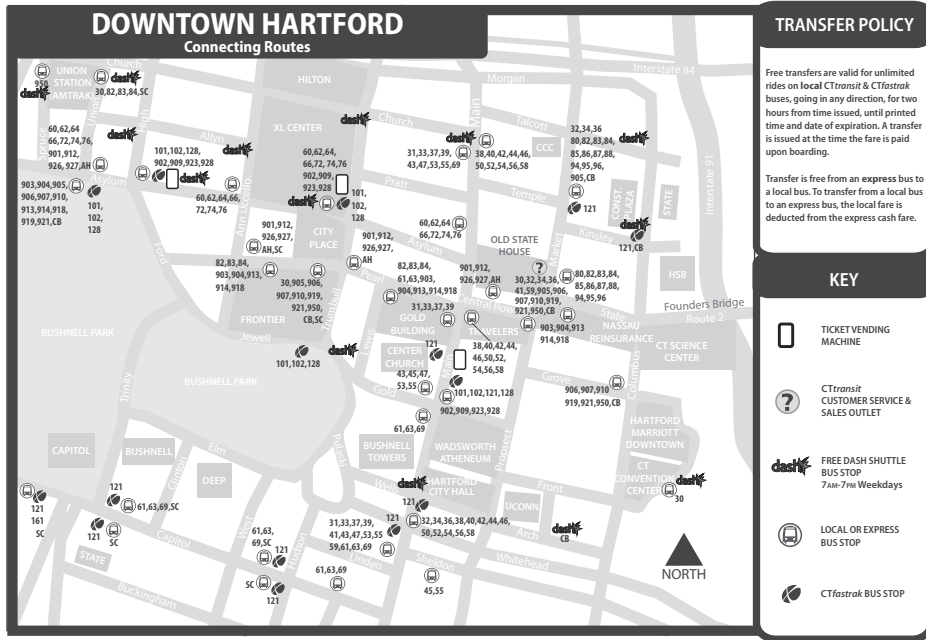

102 CTfastrak HARTFORD/NEW BRITAIN/BRISTOL

Operates between downtown Hartford and Bristol, stopping at all CTfastrak stations

Bus Schedule Effective November 5, 2023

WHAT THE SYMBOLS ON THE MAP MEAN

- 1** Timepoints are places the bus is scheduled to reach at a specific time (listed on the schedule). The timepoints are not the only places the bus will stop along the route.
- Bus Stops
- Express Section of route (no stops)
- P** Park & Ride Lots offer free parking.