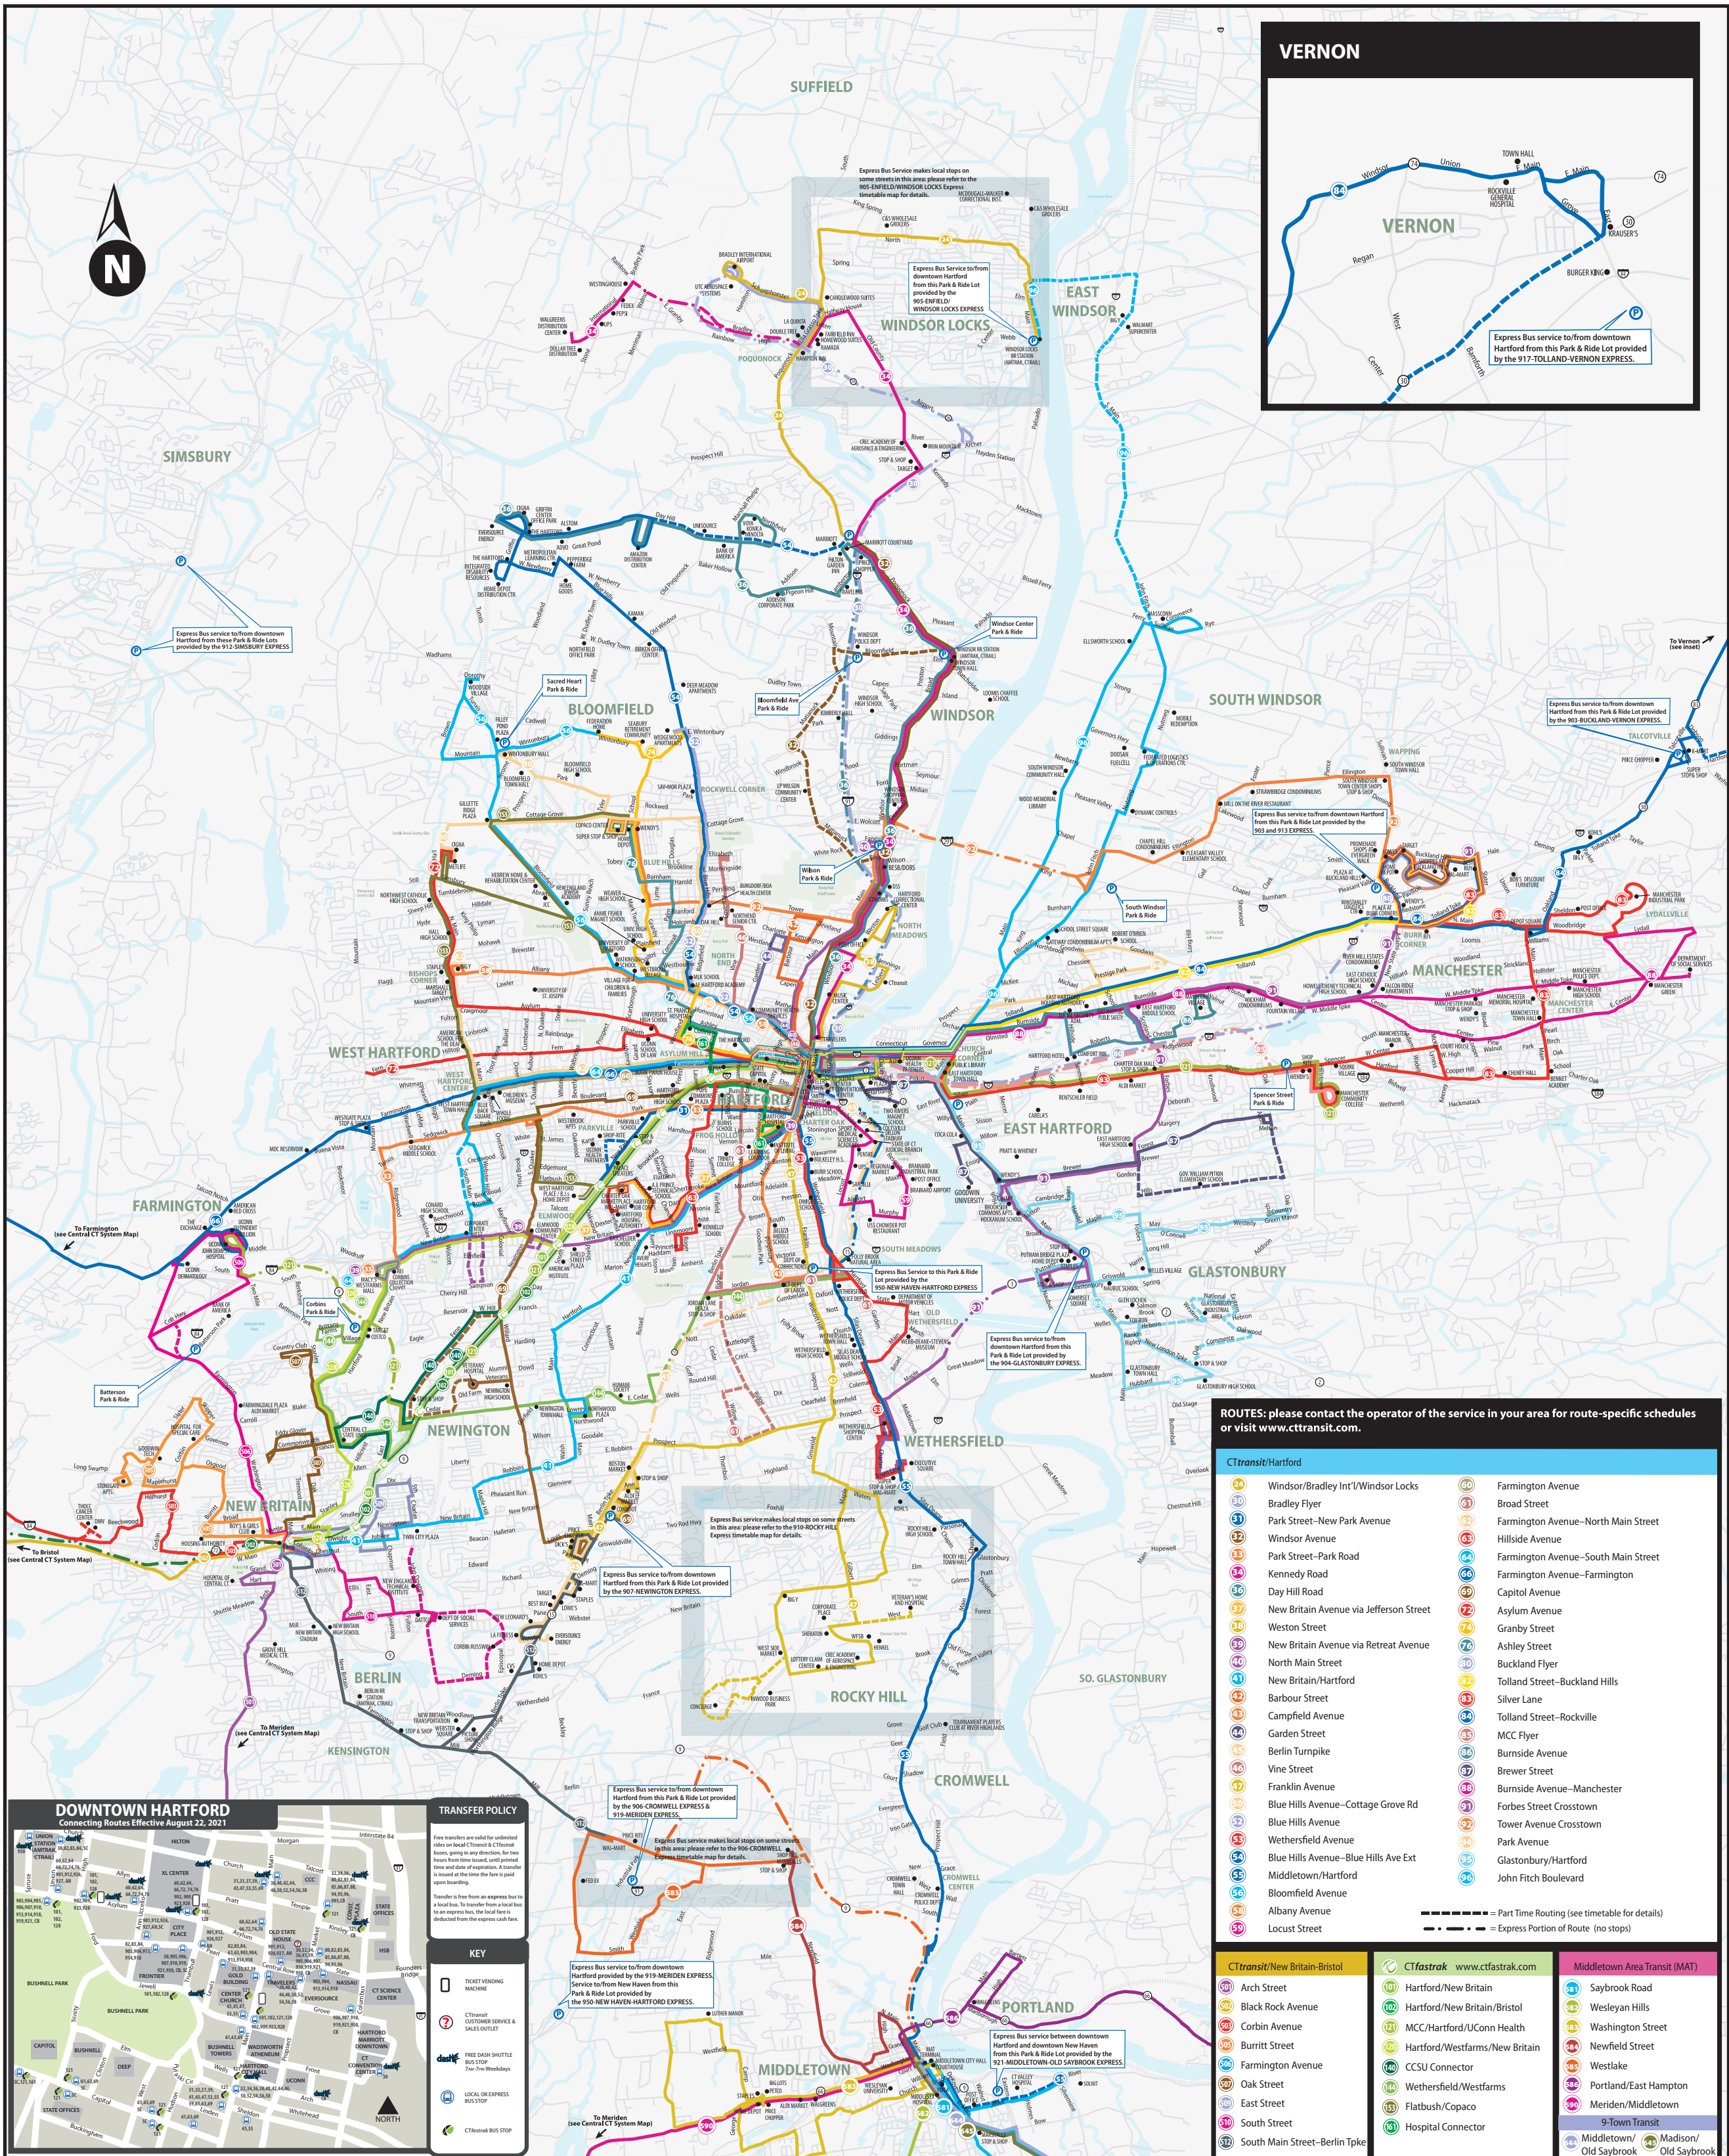

HARTFORD METRO AREA BUS SYSTEM MAP

VERNON

Express Bus service to/from downtown Hartford from this Park & Ride Lot provided by the 917-TOLLAND-VERNON EXPRESS.

ROUTES: please contact the operator of the service in your area for route-specific schedules or visit www.cttransit.com.

CTtransit/Hartford			
24	Windsor/Bradley Int'l/Windsor Locks	60	Farmington Avenue
30	Bradley Flyer	61	Broad Street
31	Park Street-New Park Avenue	62	Farmington Avenue-North Main Street
32	Windsor Avenue	63	Hillside Avenue
33	Park Street-Park Road	64	Farmington Avenue-South Main Street
34	Kennedy Road	65	Farmington Avenue-Farmington
36	Day Hill Road	66	Capitol Avenue
37	New Britain Avenue via Jefferson Street	67	Asylum Avenue
38	Weston Street	68	Granby Street
39	New Britain Avenue via Retreat Avenue	69	Ashley Street
40	North Main Street	70	Buckland Flyer
41	New Britain/Hartford	71	Tolland Street-Buckland Hills
42	Barbour Street	72	Silver Lane
43	Campfield Avenue	73	Tolland Street-Rockville
44	Garden Street	74	MCC Flyer
45	Berlin Turnpike	75	Burnside Avenue
46	Vine Street	76	Brewer Street
47	Franklin Avenue	77	Burnside Avenue-Manchester
48	Blue Hills Avenue-Cottage Grove Rd	78	Forbes Street Crosstown
49	Blue Hills Avenue	79	Tower Avenue Crosstown
50	Wethersfield Avenue	80	Park Avenue
51	Blue Hills Avenue-Blue Hills Ave Ext	81	Glastonbury/Hartford
52	Middletown/Hartford	82	John Fitch Boulevard
53	Bloomfield Avenue		
54	Albany Avenue		
55	Locust Street		

DOWNTOWN HARTFORD

Connecting Routes Effective August 22, 2021

TRANSFER POLICY

Free transfers are valid for unlimited rides on local CTtransit & CTfastrak Buses, going in any direction, for two hours from time of transfer. Limit one transfer per fare. Transfer is issued at the time the fare is paid and is non-transferable.