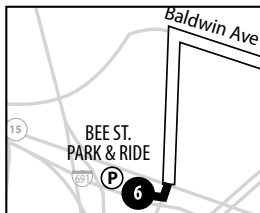

906 CROMWELL EXPRESS

919 MERIDEN EXPRESS

Bus Schedule Effective August 22, 2021

	Fare Zone			Fare Zone							Fare Zone											
MERIDEN	Bee St Park & Ride	MIDDLETOWN	Country Club Rd Park & Ride	CROMWELL	West St & Cromwell Hills Dr	Berlin Rd & Coles Rd	Berlin Rd at Red Lion Hotel	Industrial Park Rd & Berlin Rd	MIDDLETOWN	Cromwell Park & Ride	CROMWELL	Industrial Park Rd & Berlin Rd	Berlin Rd at Quality Inn	Berlin Rd & East St	West St & Berlin Rd	HARTFORD	Columbus Blvd at CT Convention Center Columbus Blvd & Bob Steele	Central Row North Side - Old State House	Pearl St & Trumbull St	Pearl St & Ann Uccello St (inbound only)	Asylum St & Union Place - Union Station	
Timepoints & Bus Stops	6	○	5	3	○	○	○	○	4	○	○	○	○	3	○	○	2	○	○	○	1	Timepoints & Bus Stops

MERIDEN

MIDDLETOWN

CROMWELL

HARTFORD

WHAT THE SYMBOLS ON THE MAP MEAN

- 1** Timepoints are places the bus is scheduled to reach at a specific time (listed on the schedule). The timepoints are not the only places the bus will stop along the route.
- P** Park & Ride Lots offer free parking.
- Bus Stop

ZONES TRAVELED ONE-WAY FARE

2 Zones	\$3.20
3 Zones	\$4.10

Minimum fare for travel within one zone is \$3.20