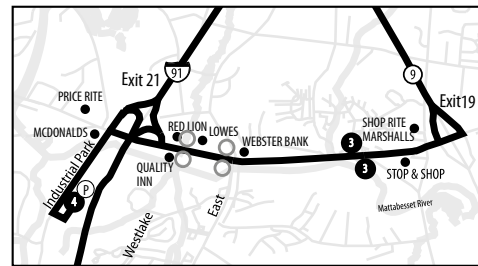

906 CROMWELL EXPRESS

919 MERIDEN EXPRESS

Bus Schedule Effective August 22, 2021

	Fare Zone			Fare Zone							Fare Zone											
MERIDEN	Bee St Park & Ride	MIDDLETOWN	Country Club Rd Park & Ride	CROMWELL	West St & Cromwell Hills Dr	Berlin Rd & Coles Rd	Berlin Rd at Red Lion Hotel	Industrial Park Rd & Berlin Rd	MIDDLETOWN	Cromwell Park & Ride	CROMWELL	Industrial Park Rd & Berlin Rd	Berlin Rd at Quality Inn	Berlin Rd & East St	West St & Berlin Rd	HARTFORD	Columbus Blvd at CT Convention Center Columbus Blvd & Bob Steele	Central Row North Side - Old State House	Pearl St & Trumbull St	Pearl St & Ann Uccello St (inbound only)	Asylum St & Union Place - Union Station	
Timepoints & Bus Stops	6	○	5	3	○	○	○	○	4	○	○	○	○	3	○	○	2	○	○	○	1	Timepoints & Bus Stops

MERIDEN

MIDDLETOWN

CROMWELL

HARTFORD

WHAT THE SYMBOLS ON THE MAP MEAN

- 1** Timepoints are places the bus is scheduled to reach at a specific time (listed on the schedule). The timepoints are not the only places the bus will stop along the route.
- P** Park & Ride Lots offer free parking.
- Bus Stop

ZONES TRAVELED ONE-WAY FARE

2 Zones	\$3.20
3 Zones	\$4.10

Minimum fare for travel within one zone is \$3.20