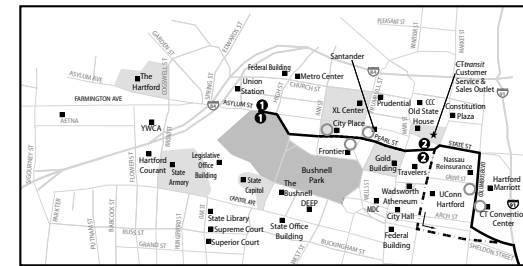

906 CROMWELL EXPRESS

919 MERIDEN EXPRESS

Bus Schedule Effective August 22, 2021

	Fare Zone			Fare Zone							Fare Zone											
MERIDEN	Bee St Park & Ride	MIDDLETOWN	Country Club Rd Park & Ride	CROMWELL	West St & Cromwell Hills Dr	Berlin Rd & Coles Rd	Berlin Rd at Red Lion Hotel	Industrial Park Rd & Berlin Rd	MIDDLETOWN	Cromwell Park & Ride	CROMWELL	Industrial Park Rd & Berlin Rd	Berlin Rd at Quality Inn	Berlin Rd & East St	West St & Berlin Rd	HARTFORD	Columbus Blvd at CT Convention Center Columbus Blvd & Bob Steele	Central Row North Side - Old State House	Pearl St & Trumbull St	Pearl St & Ann Uccello St (inbound only)	Asylum St & Union Place - Union Station	
Timepoints & Bus Stops	6	○	5	3	○	○	○	○	4	○	○	○	○	3	○	○	2	○	○	○	1	Timepoints & Bus Stops

MERIDEN

MIDDLETOWN

CROMWELL

HARTFORD

WHAT THE SYMBOLS ON THE MAP MEAN

- 1** Timepoints are places the bus is scheduled to reach at a specific time (listed on the schedule). The timepoints are not the only places the bus will stop along the route.
- P** Park & Ride Lots offer free parking.
- Bus Stop

ZONES TRAVELED ONE-WAY FARE

2 Zones	\$3.20
3 Zones	\$4.10

Minimum fare for travel within one zone is \$3.20